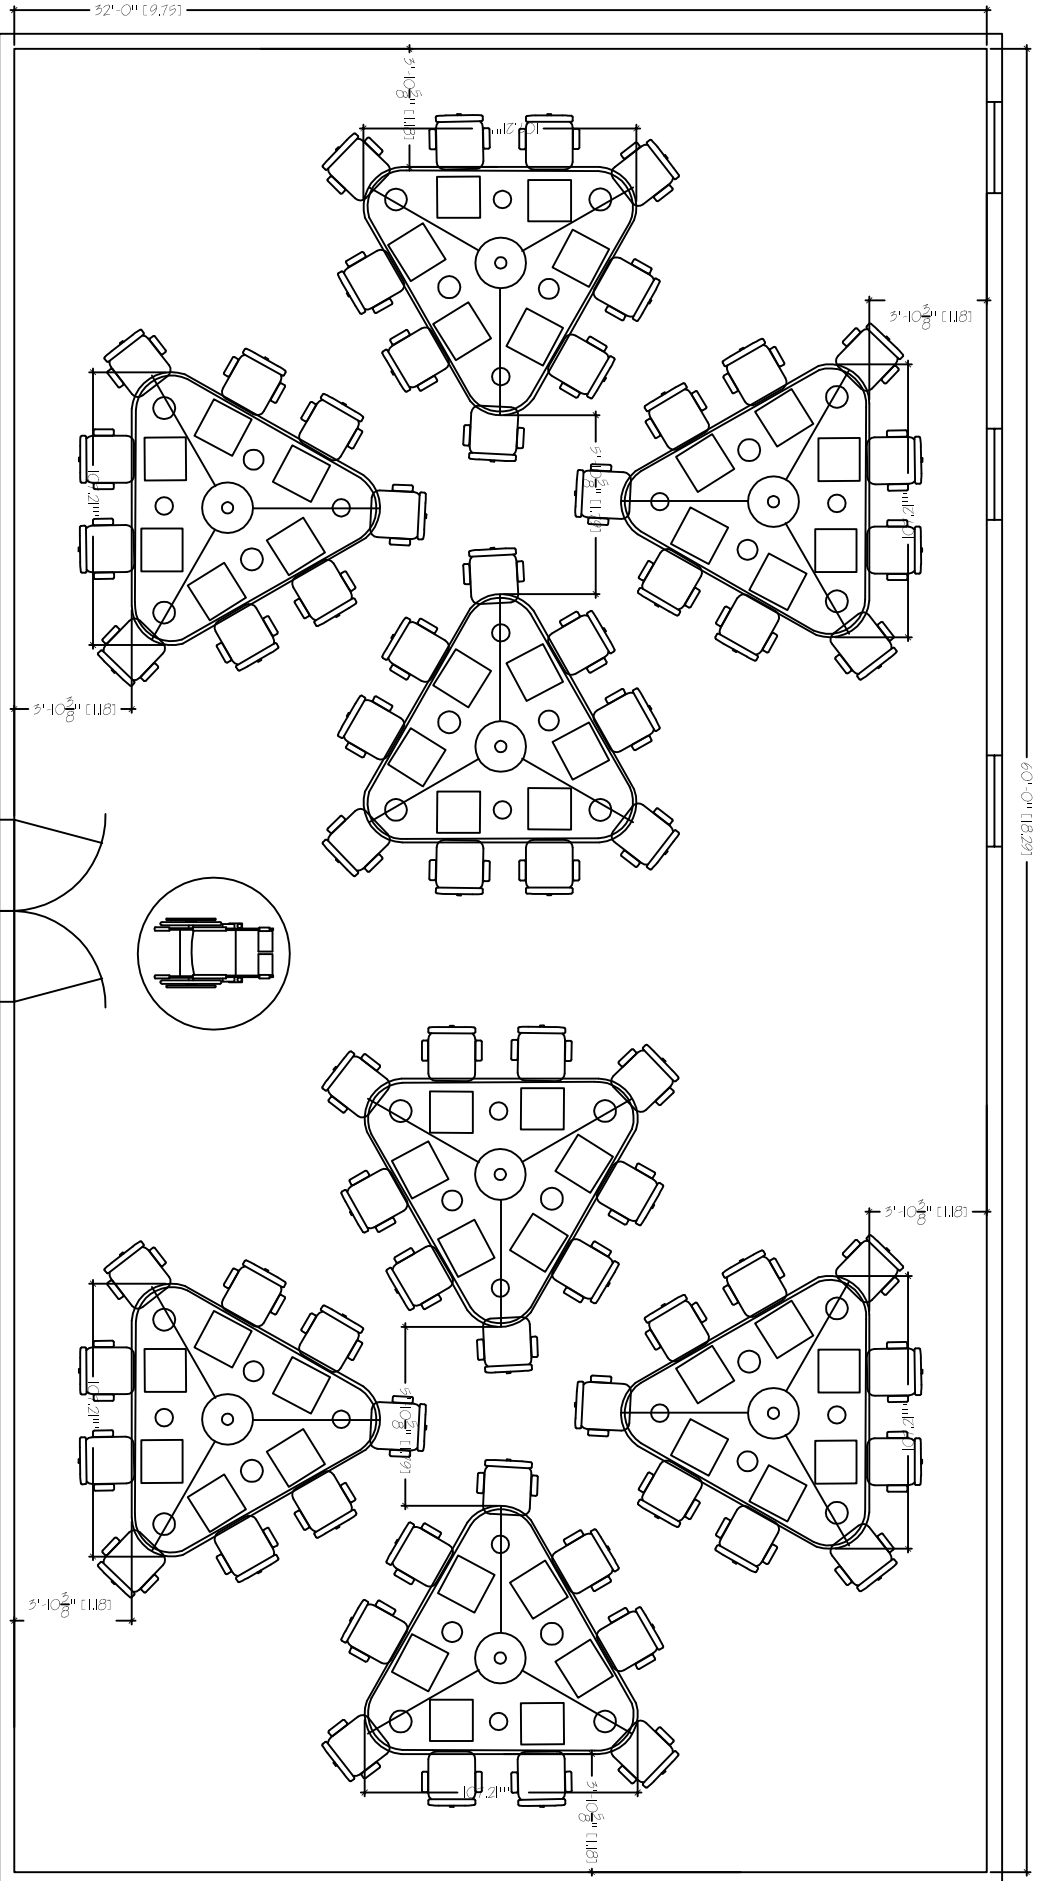

COLLAB TABLE  
 32'X60'  
 TABLE COUNT: 8

SMARTdesks  
 514F Progress Drive  
 Linthicum, MD 21090  
 800.770.7042  
 www.smartdesks.com

Property of CBT Supply, Inc. Not to be duplicated.  
 All ideas, plans or arrangements indicated in this drawing  
 are copyrighted and owned by CBT Supply, Inc. and shall not  
 be reproduced, used or disclosed to any person or firm or  
 corporation without written permission of CBT Supply, Inc.

**SMARTdesks**

DESIGN CENTER