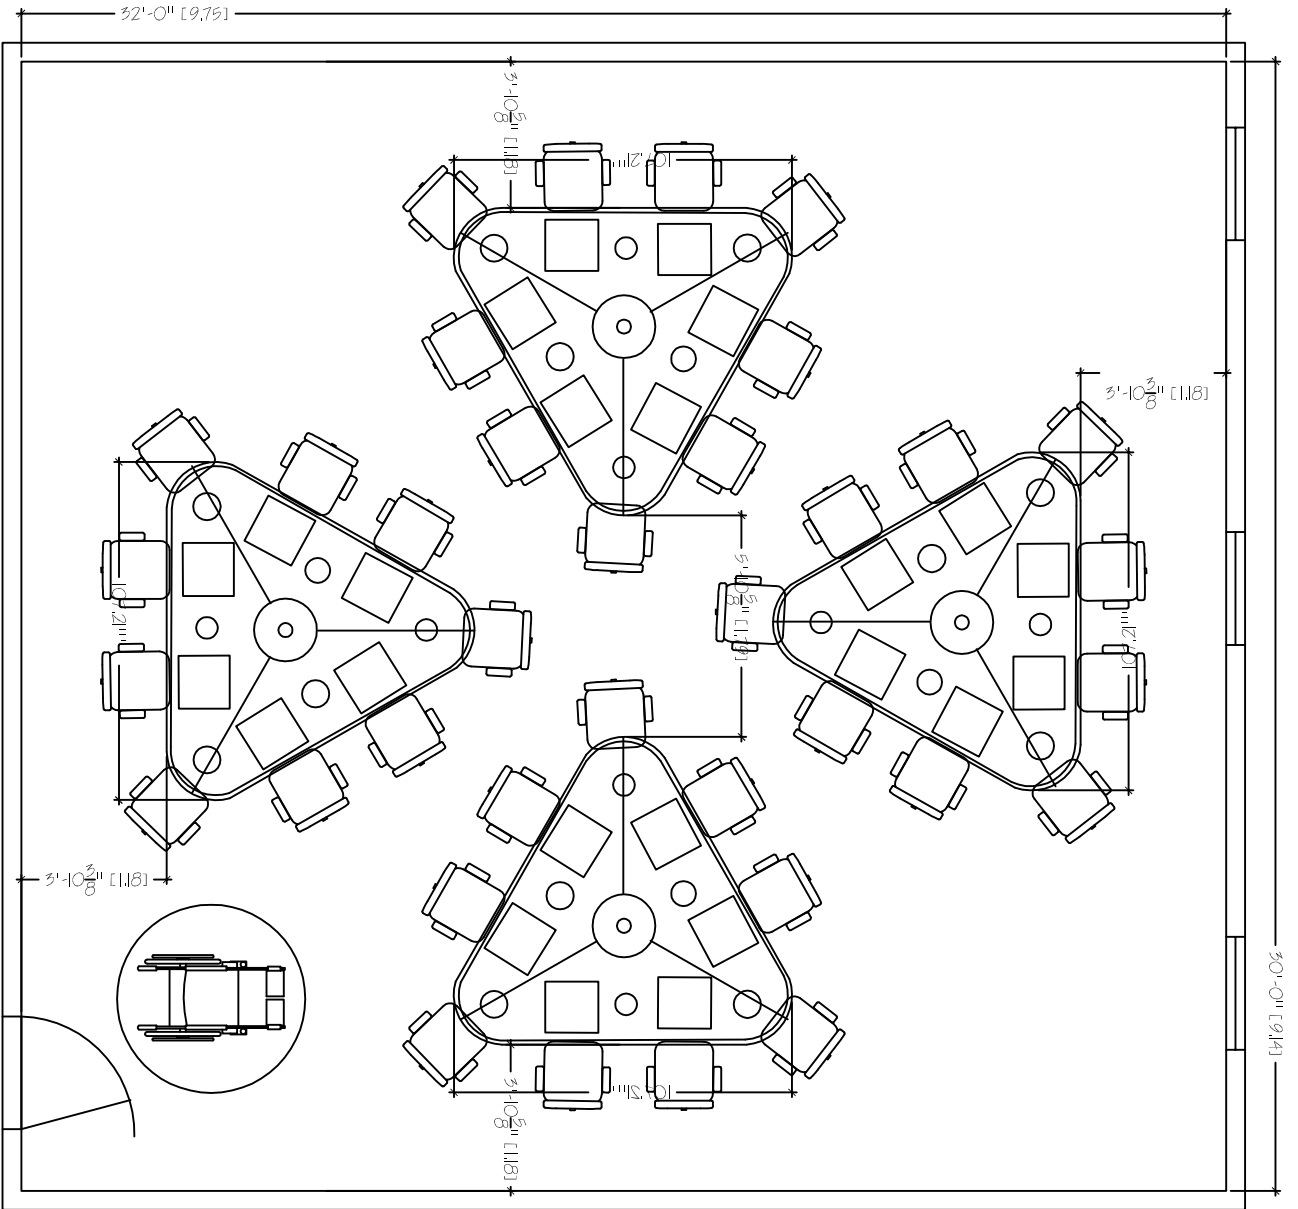

COLLAB TABLE  
 32'X30'  
 TABLE COUNT: 4

SMARTdesks  
 514F Progress Drive  
 Luthium, MD 21090  
 800.770.7042  
 www.smartdesks.com

Property of CRT Supply, Inc. Not to be duplicated.  
 All ideas, plans or arrangements indicated in this drawing  
 are copyrighted and owned by CRT Supply, Inc. and shall not  
 be reproduced, used or disclosed to any person or firm or  
 corporation without written permission of CRT Supply, Inc.

**SMARTdesks**  
 DESIGN CENTER