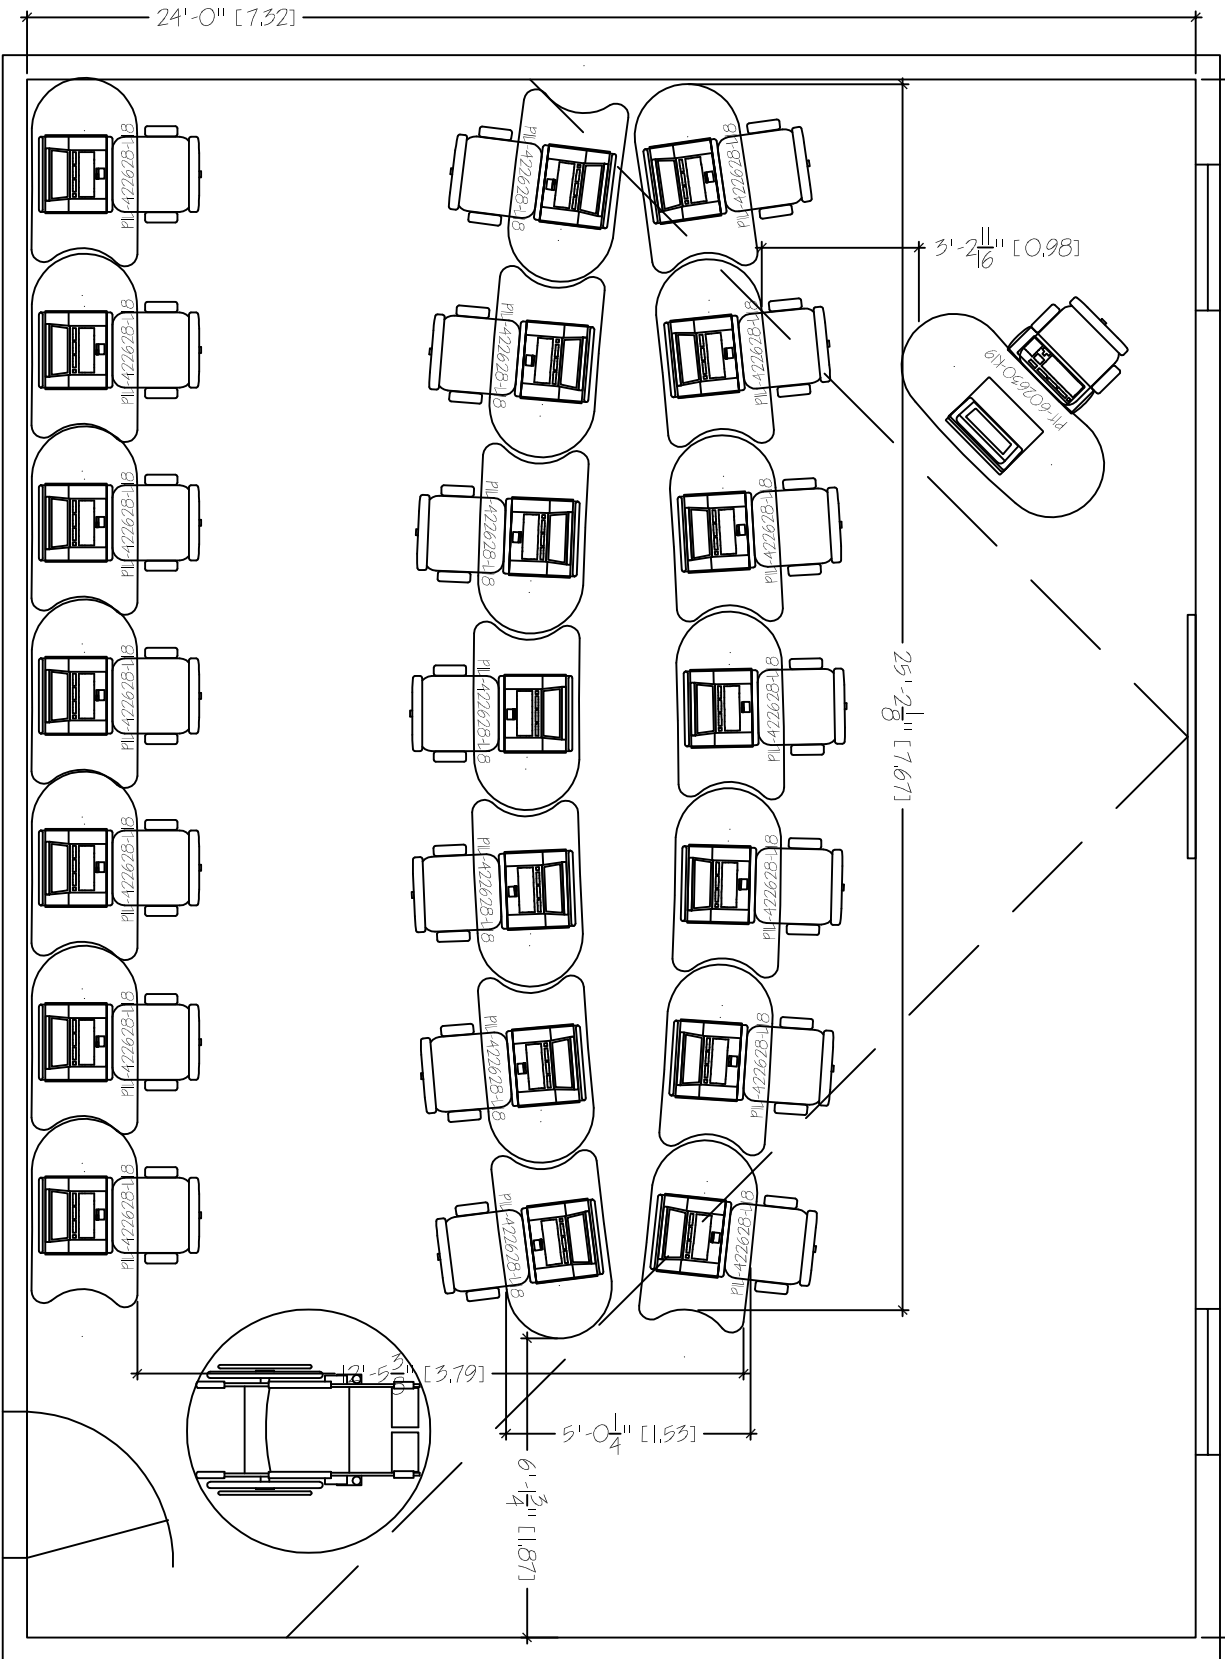

32'-0" [9.75]

P: TABLES
 24'X32'
 TABLE COUNT: 22

SMARTdesks
 514F Progress Drive
 Linthicum, MD 21090
 800.770.7042
 www.smartdesks.com

Property of CBT Supply, Inc. Not to be duplicated.
 All ideas, plans or arrangements indicated in this drawing
 are copyrighted and owned by CBT Supply, Inc. and shall not
 be reproduced, used or disclosed to any person or firm or
 corporation without written permission of CBT Supply, Inc.

SMARTdesks®

DESIGN CENTER