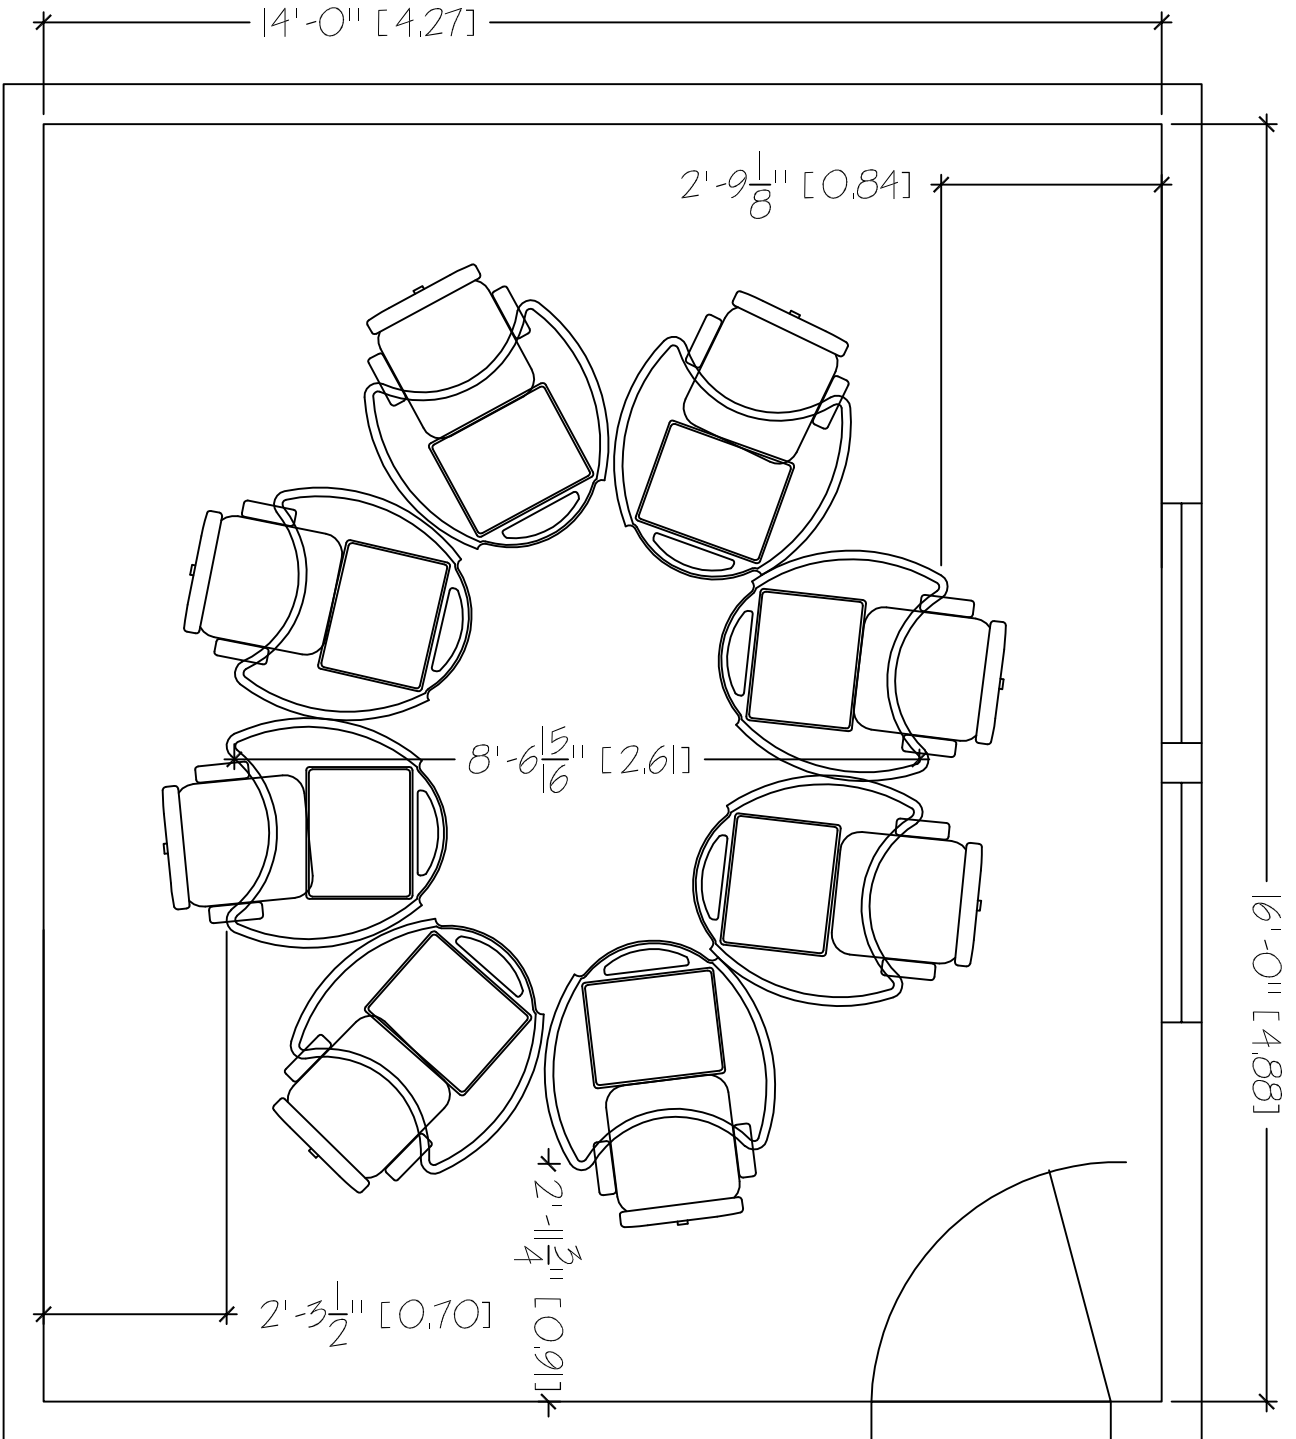

QUARK TABLES  
 14'X16'  
 TABLE COUNT: 8

SMARTdesks  
 514F Progress Drive  
 Linthicum, MD 21090  
 800.770.7042  
 www.smartdesks.com

Property of CBT Supply, Inc. Not to be duplicated.  
 All ideas, plans or arrangements indicated in this drawing  
 are copyrighted and owned by CBT Supply, Inc. and shall not  
 be reproduced, used or disclosed to any person or firm or  
 corporation without written permission of CBT Supply, Inc.

**SMARTdesks®**  
 DESIGN CENTER