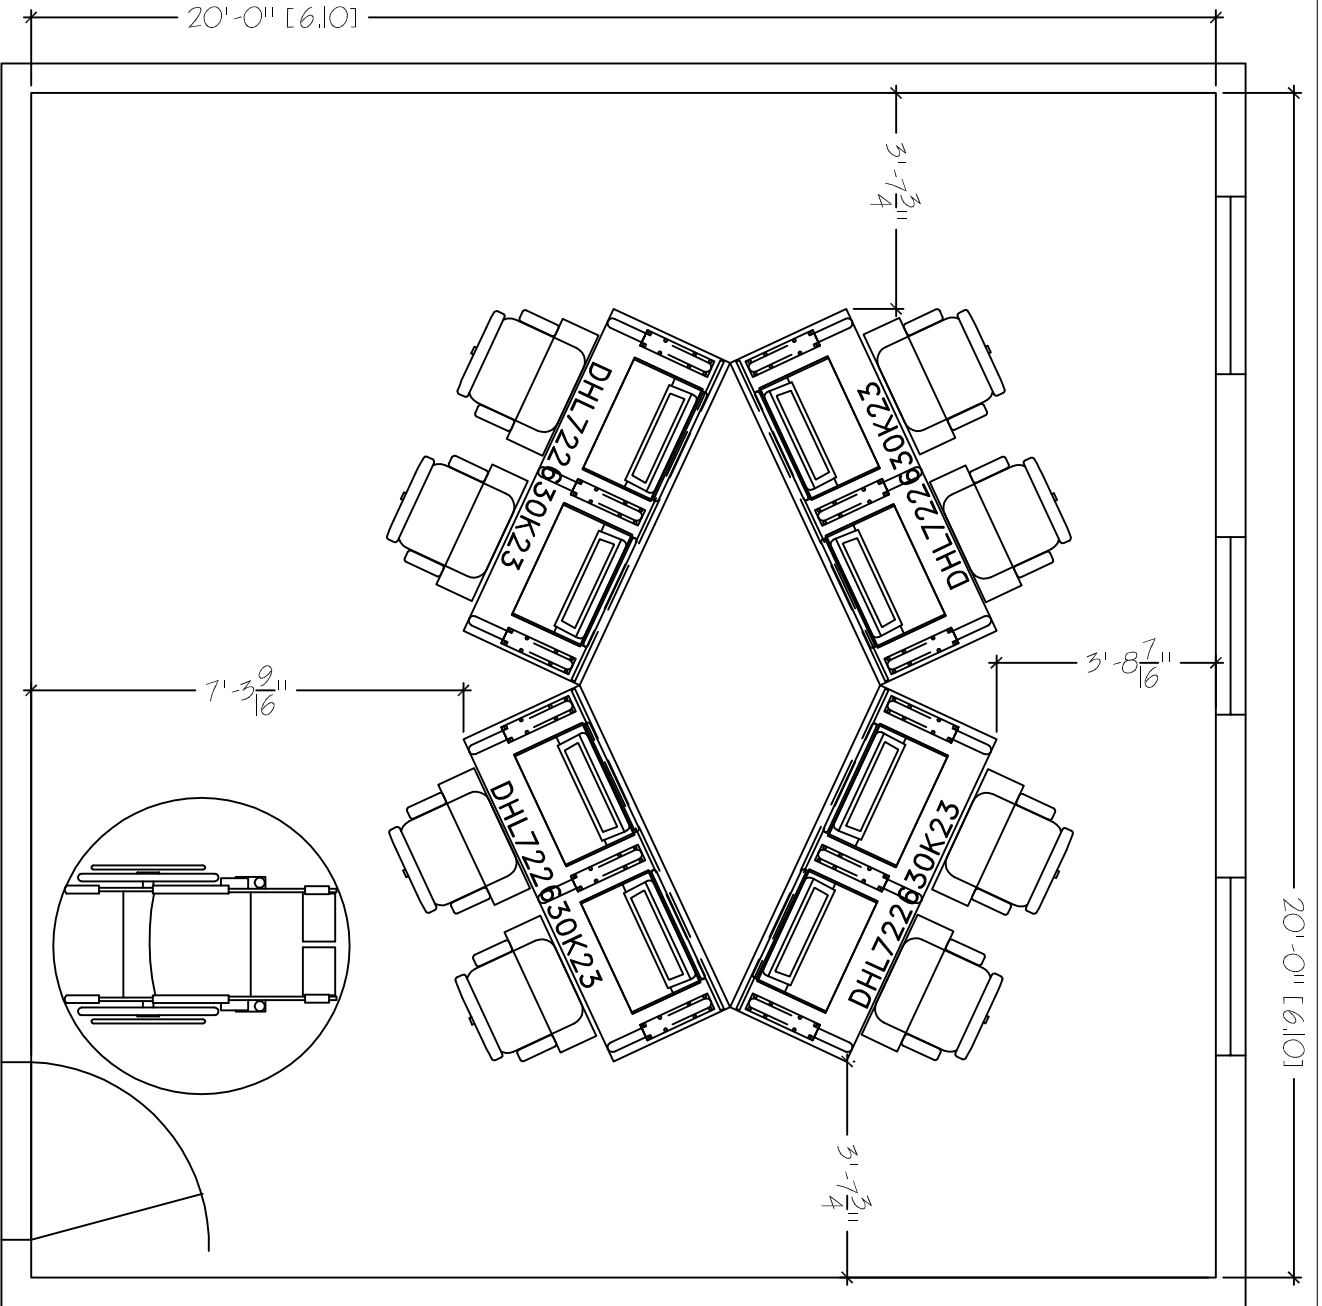

HORIZON LINE FK23
 20'X20'
 SEAT COUNT: 8

SMARTdesks
 514F Progress Drive
 Luthlum, MD 21090
 800.770.7042
 www.smartdesks.com

Property of CBT Supply, Inc. Not to be duplicated.
 All ideas, plans or arrangements indicated in this drawing
 are copyrighted and owned by CBT Supply, Inc. and shall not
 be reproduced, used or disclosed to any person or firm or
 corporation without written permission of CBT Supply, Inc.

SMARTdesks®
 DESIGN CENTER