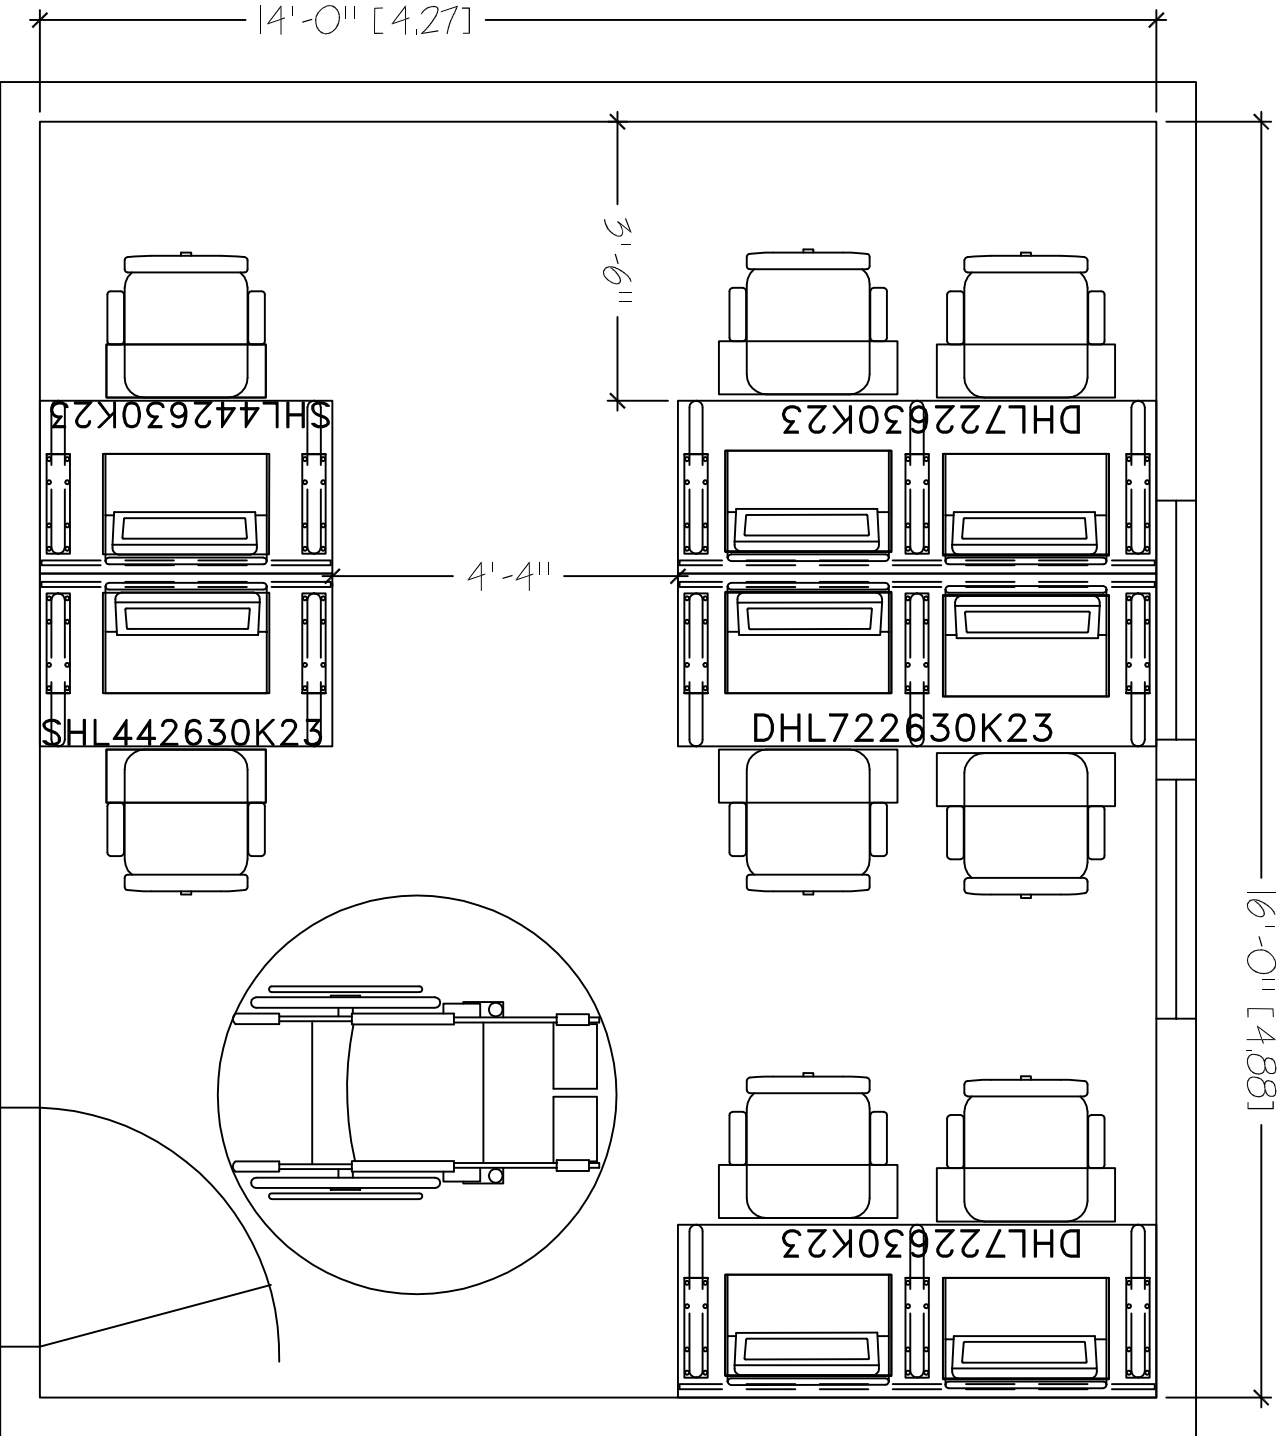

16'-0" [488]

14'-0" [4.27]

3'-6"

4'-4"

SHL442630K23

DHL722630K23

SHL442630K23

DHL722630K23

DHL722630K23

HORIZON LINE FK23
 14'X16'
 SEAT COUNT: 8

SMARTdesks
 514F Progress Drive
 Linthicum, MD 21090
 800.770.7042
 www.smartdesks.com

Property of CBT Supply, Inc. Not to be duplicated.
 All ideas, plans or arrangements indicated in this drawing
 are copyrighted and owned by CBT Supply, Inc. and shall not
 be reproduced, used or disclosed to any person or firm or
 corporation without written permission of CBT Supply, Inc.