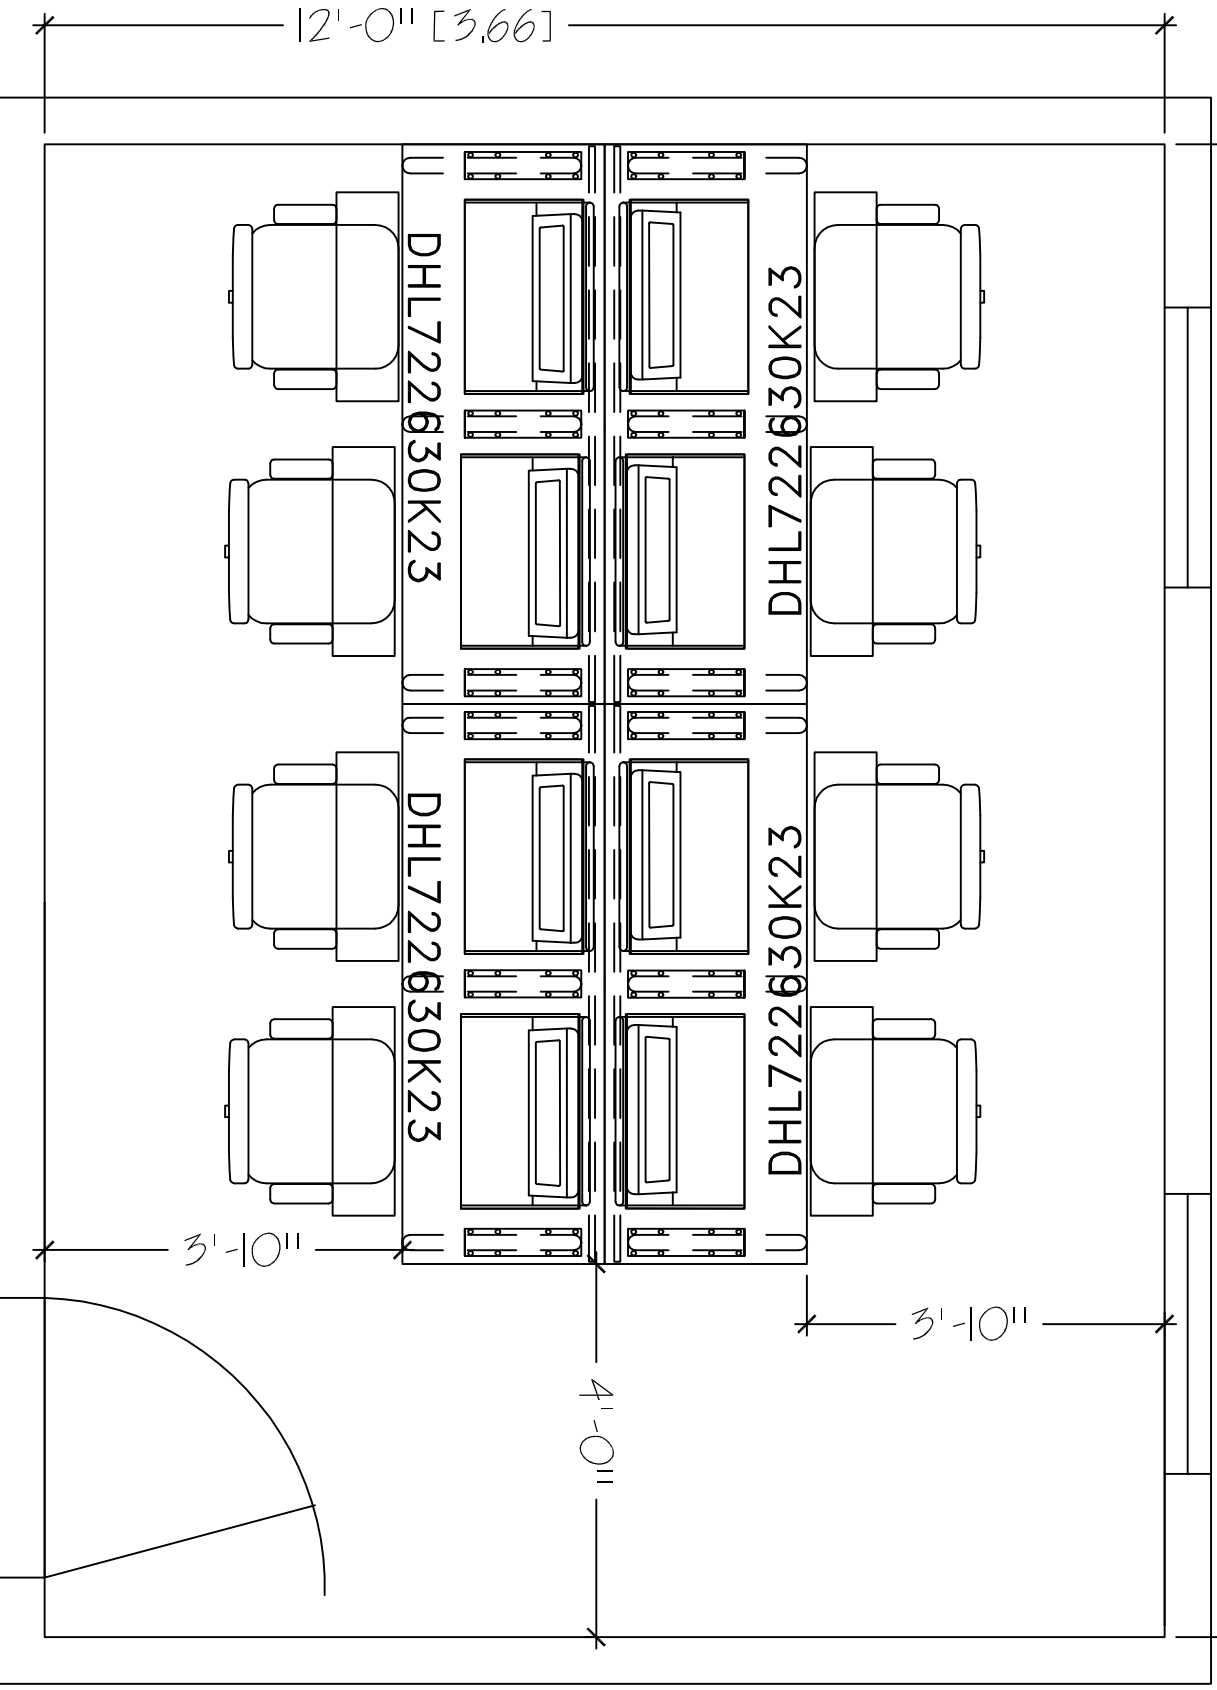

16'-0" [4.88]

12'-0" [3.66]

3'-10"

3'-10"

4'-0"

DHL722630K23

DHL722630K23

DHL722630K23

DHL722630K23

HORIZON LINE FK23  
 12'X16'  
 SEAT COUNT: 8

SMARTdesks  
 514F Progress Drive  
 Luthlum, MD 21090  
 800.770.7042  
 www.smartdesks.com

Property of CBT Supply, Inc. Not to be duplicated.  
 All ideas, plans or arrangements indicated in this drawing  
 are copyrighted and owned by CBT Supply, Inc. and shall not  
 be reproduced, used or disclosed to any person or firm or  
 corporation without written permission of CBT Supply, Inc.