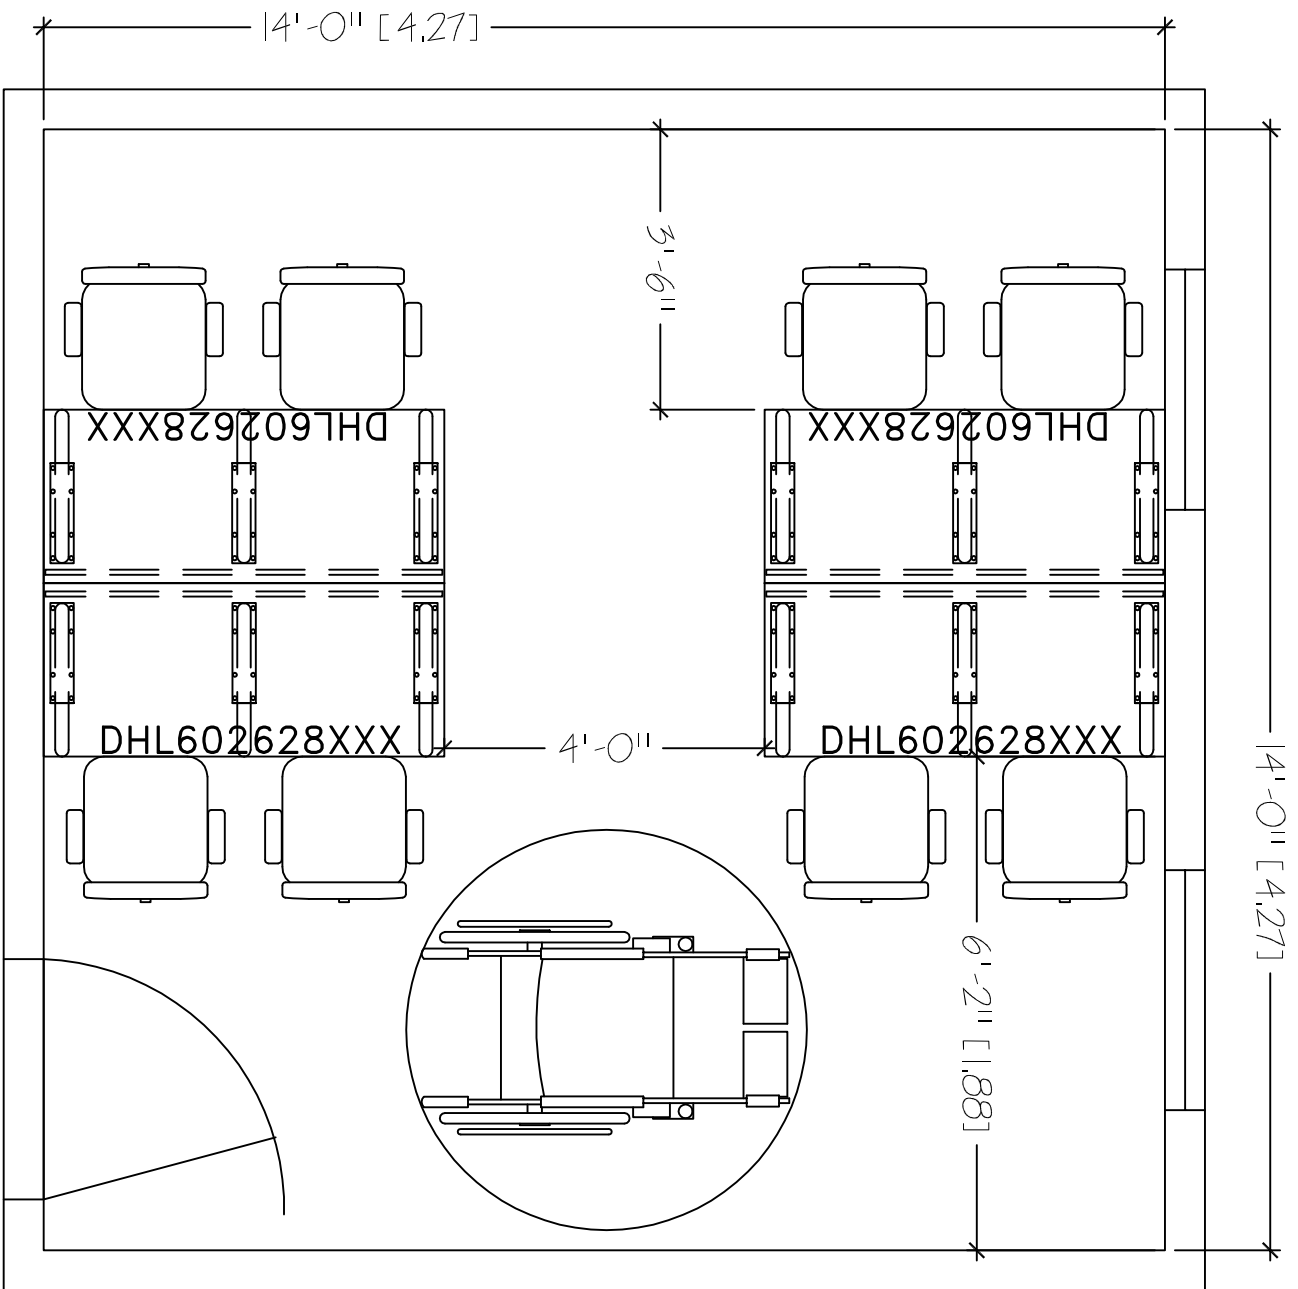

HORIZON LINE
 14'X14'
 SEAT COUNT: 8

SMARTdesks
 514F Progress Drive
 Linthicum, MD 21090
 800.770.7042
 www.smartdesks.com

Property of CBT Supply, Inc. Not to be duplicated.
 All ideas, plans or arrangements indicated in this drawing
 are copyrighted and owned by CBT Supply, Inc. and shall not
 be reproduced, used or disclosed to any person or firm or
 corporation without written permission of CBT Supply, Inc.

SMARTdesks
 DESIGN CENTER