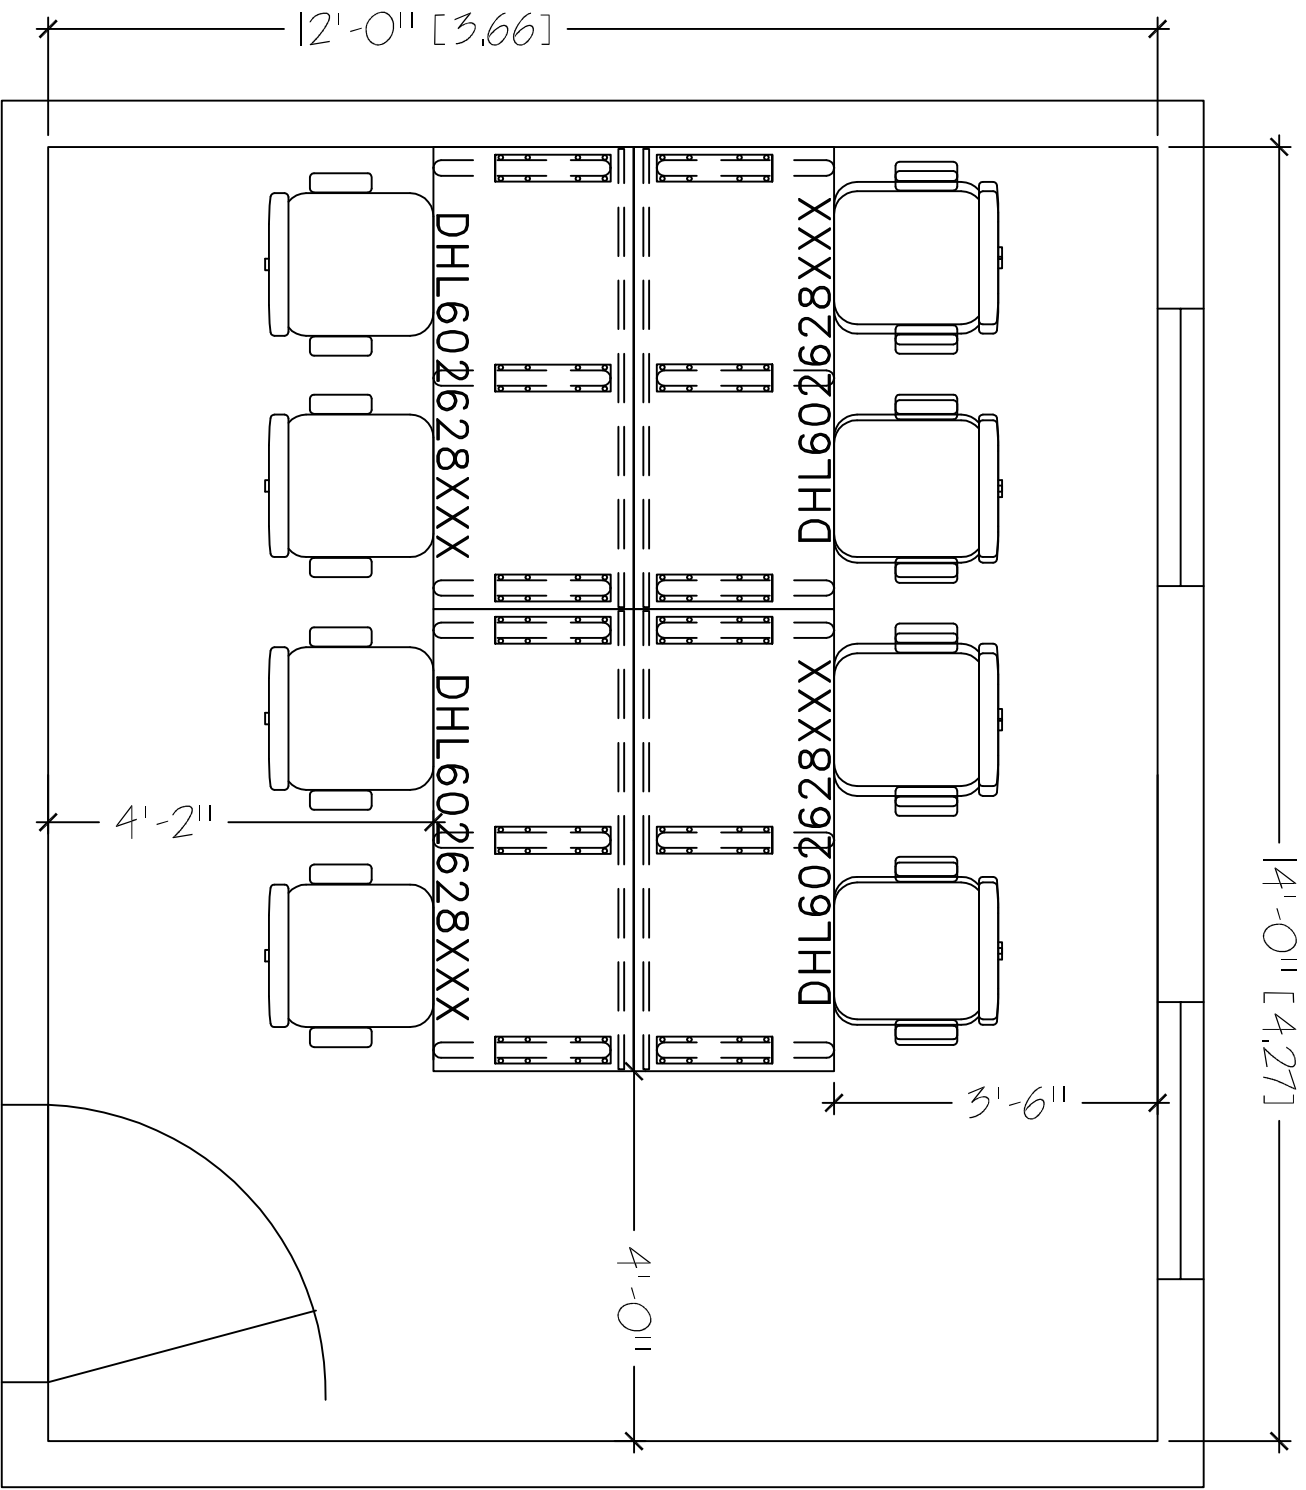

14'-0" [4,27]

HORIZON LINE  
 12'X14'  
 SEAT COUNT: 8

SMARTdesks  
 514F Progress Drive  
 Linthicum, MD 21090  
 800.770.7042  
 www.smartdesks.com

Property of CBT Supply, Inc. Not to be duplicated.  
 All ideas, plans or arrangements indicated in this drawing  
 are copyrighted and owned by CBT Supply, Inc. and shall not  
 be reproduced, used or disclosed to any person or firm or  
 corporation without written permission of CBT Supply, Inc.