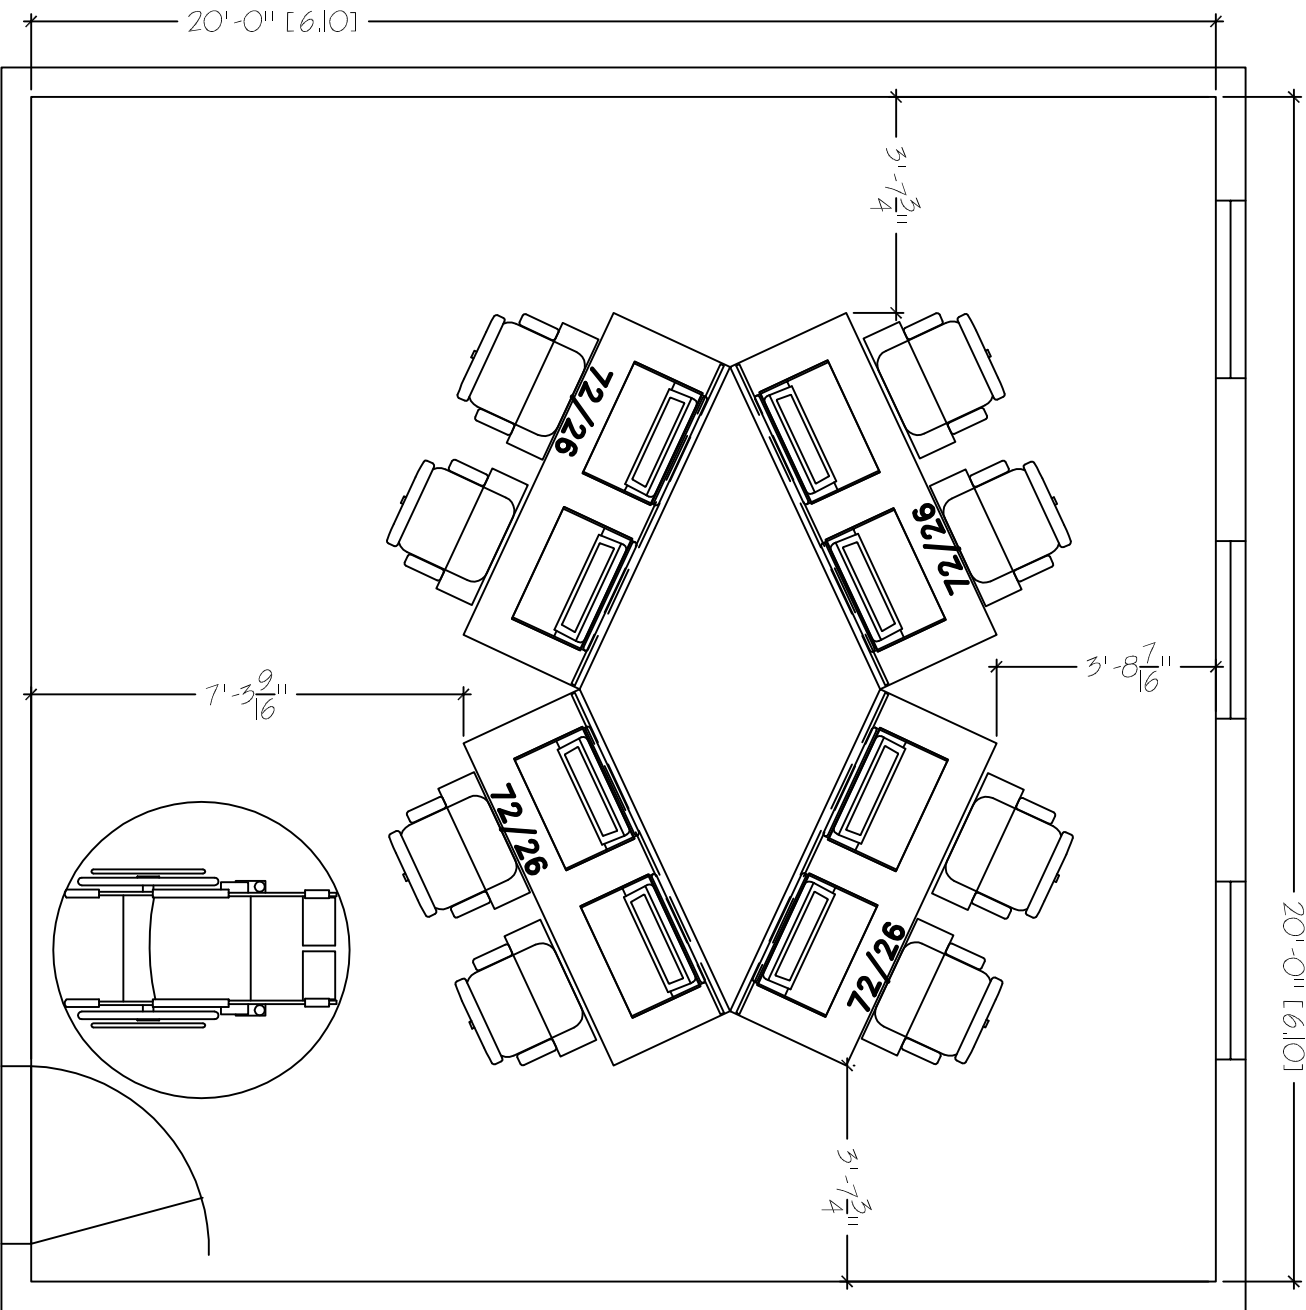

20'-0" [6.10]

DESKS OR TABLES
 20'X20'
 SEAT COUNT: 8

SMARTdesks
 514F Progress Drive
 Linthicum, MD 21090
 800.770.7042
 www.smartdesks.com

Property of CBT Supply, Inc. Not to be duplicated.
 All ideas, plans or arrangements indicated in this drawing
 are copyrighted and owned by CBT Supply, Inc. and shall not
 be reproduced, used or disclosed to any person or firm or
 corporation without written permission of CBT Supply, Inc.

SMARTdesks®

DESIGN CENTER