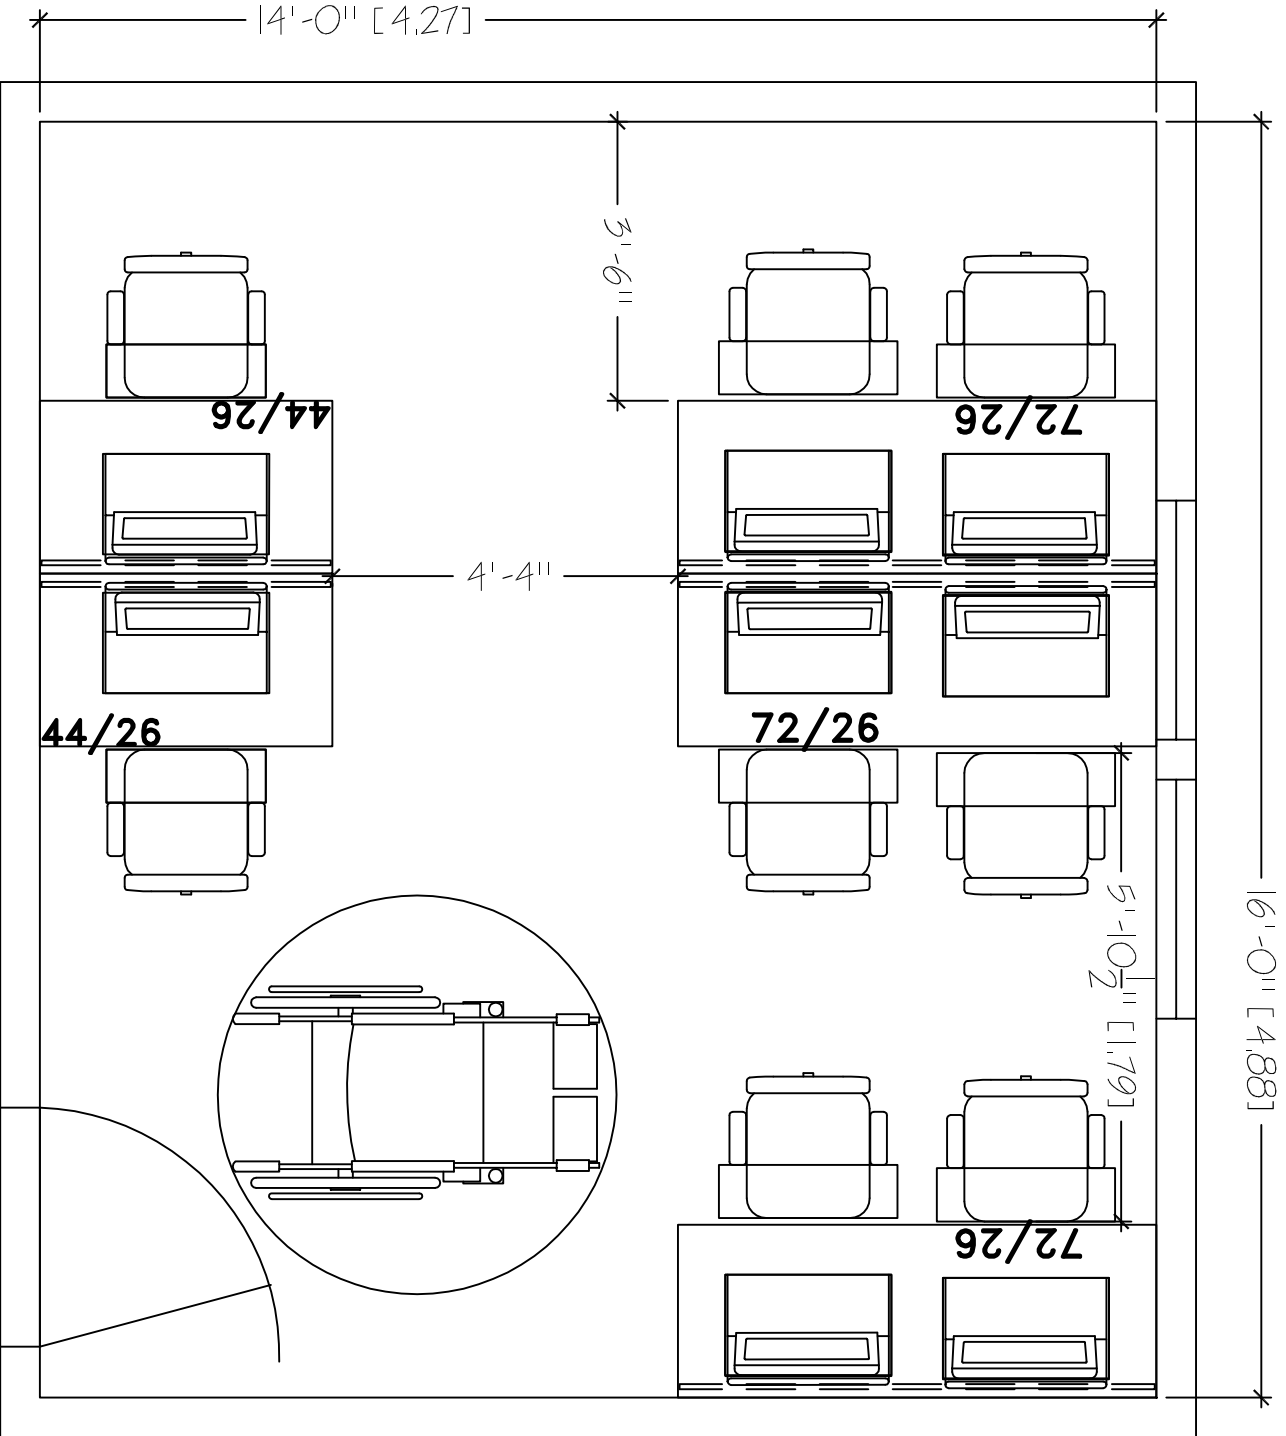

16'-0" [4.88]

DESKS OR TABLES
 14'X16'
 SEAT COUNT: 8

SMARTdesks
 514F Progress Drive
 Linthicum, MD 21090
 800.770.7042
 www.smartdesks.com

Property of CBT Supply, Inc. Not to be duplicated.
 All ideas, plans or arrangements indicated in this drawing
 are copyrighted and owned by CBT Supply, Inc. and shall not
 be reproduced, used or disclosed to any person or firm or
 corporation without written permission of CBT Supply, Inc.