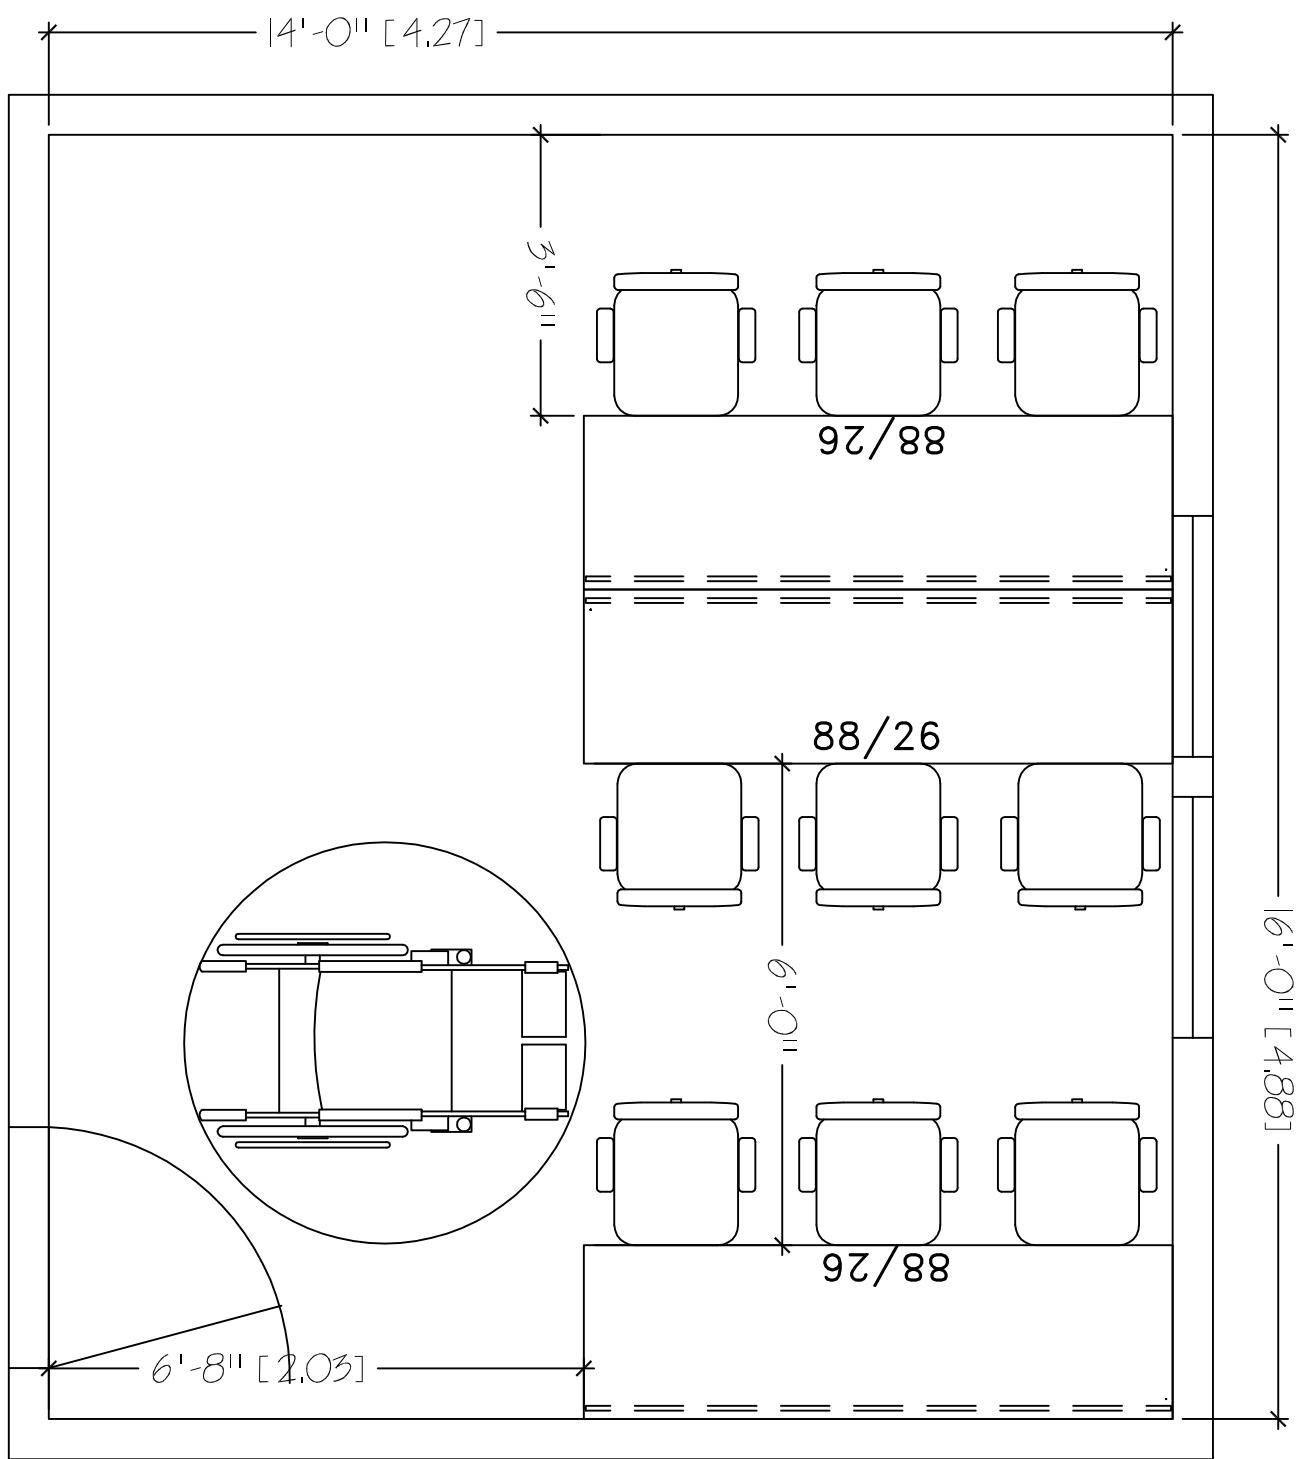

DESK OR TABLE
 14'X16'
 SEAT COUNT: 11

SMARTdesks
 514F Progress Drive
 Luthlum, MD 21090
 800.770.7042
 www.smartdesks.com

Property of CBT Supply, Inc. Not to be duplicated.
 All ideas, plans or arrangements indicated in this drawing
 are copyrighted and owned by CBT Supply, Inc. and shall not
 be reproduced, used or disclosed to any person or firm or
 corporation without written permission of CBT Supply, Inc.

SMARTdesks®
 DESIGN CENTER