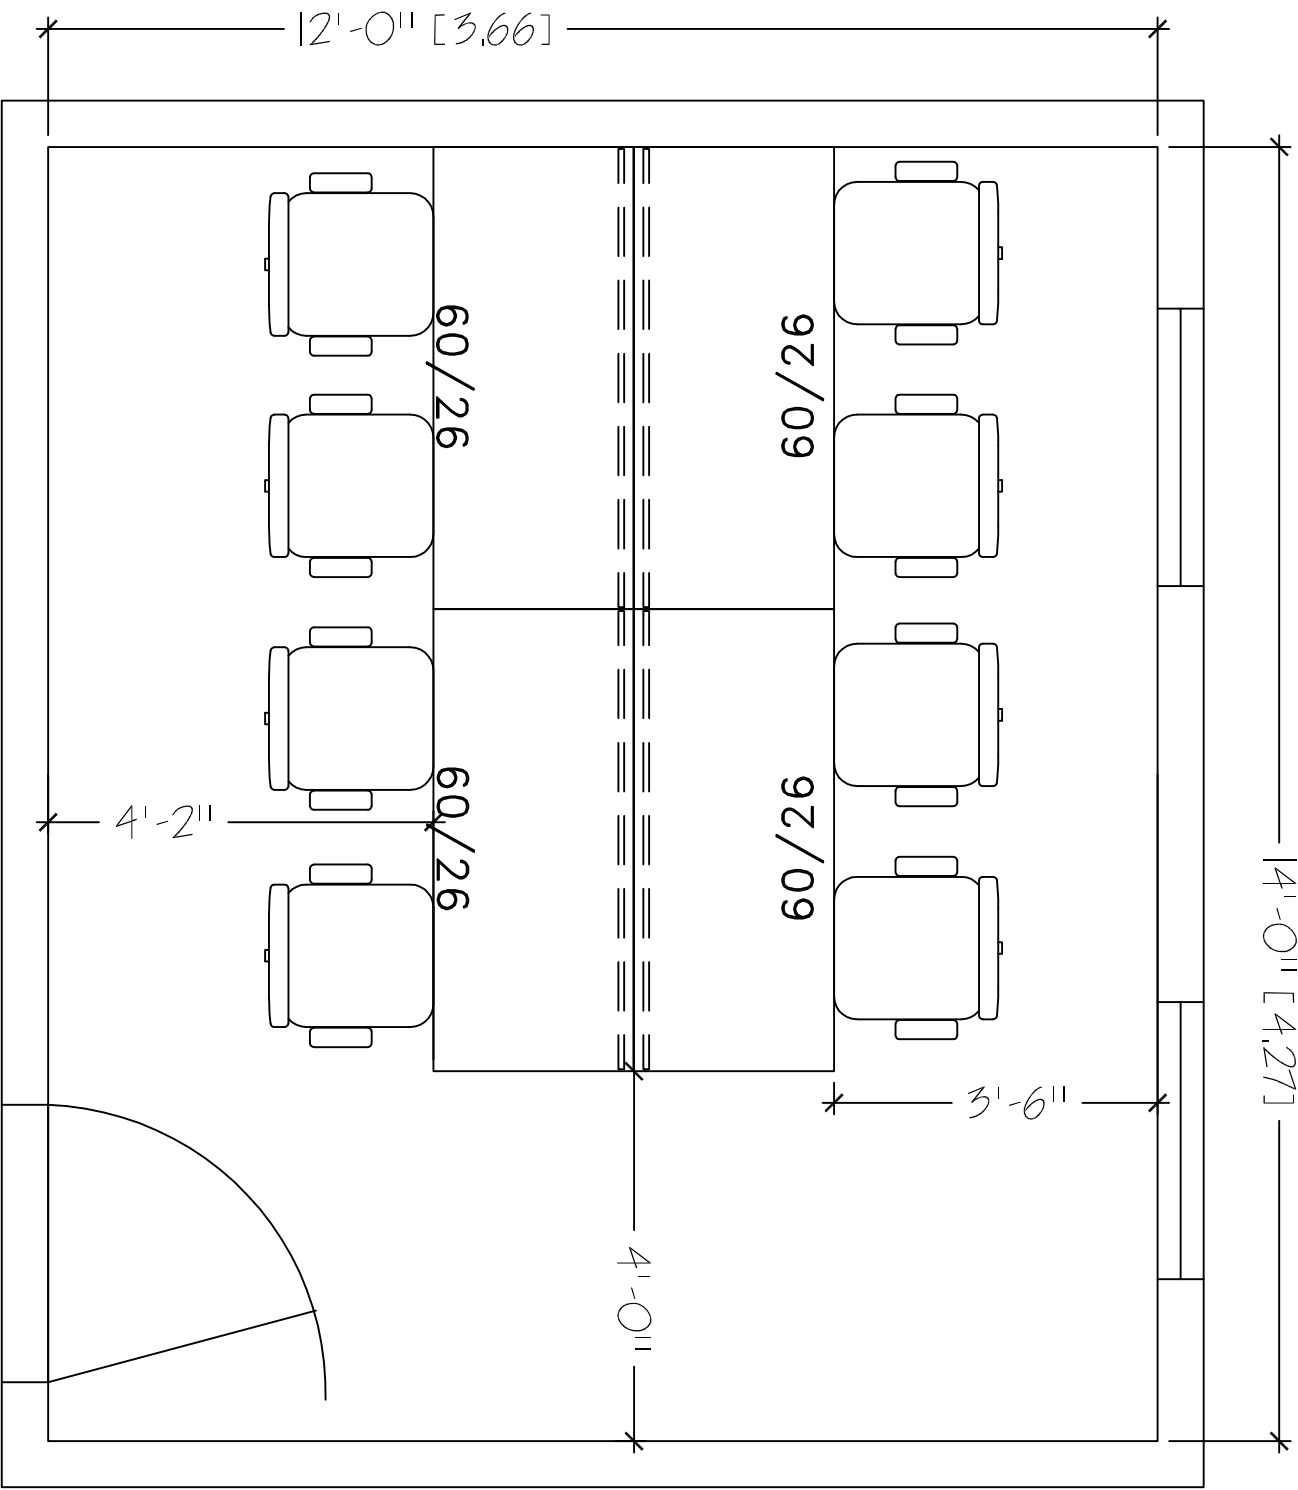

14'-0" [4,27]

3'-6"

4'-0"

12'-0" [3,66]

92/09

92/09

60/26

60/26

4'-2"

DESK OR TABLE
 12'X14'
 SEAT COUNT: 8

SMARTdesks
 514F Progress Drive
 Linthicum, MD 21090
 800.770.7042
 www.smartdesks.com

Property of CBT Supply, Inc. Not to be duplicated.
 All ideas, plans or arrangements indicated in this drawing
 are copyrighted and owned by CBT Supply, Inc. and shall not
 be reproduced, used or disclosed to any person or firm or
 corporation without written permission of CBT Supply, Inc.