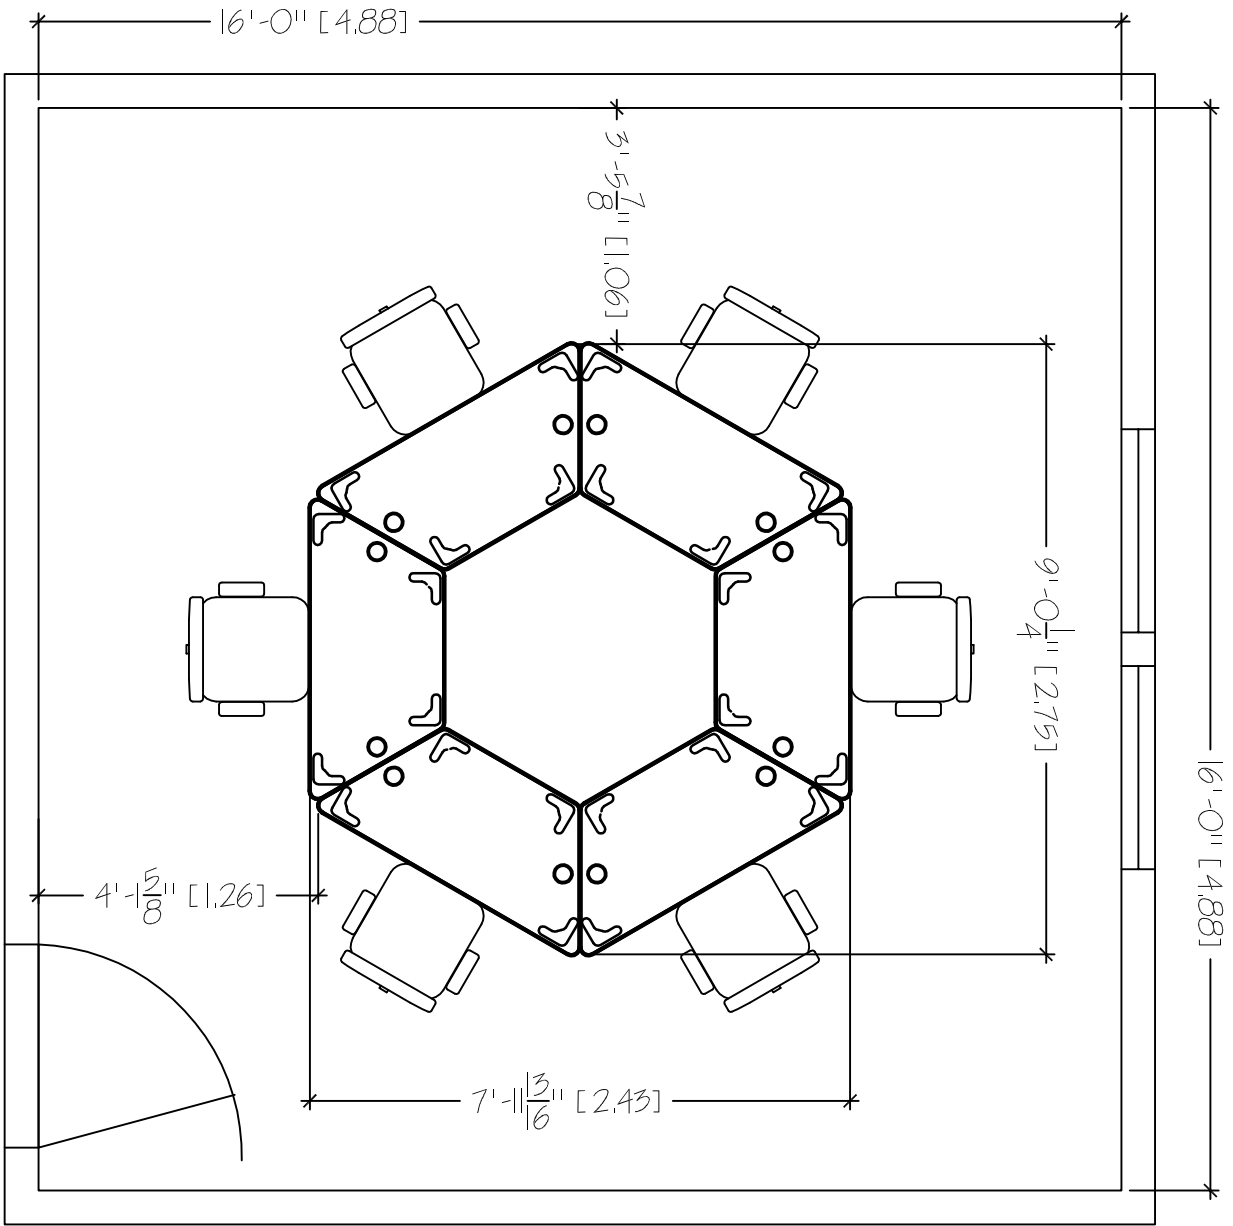

TRAPEZA
 16'X16'
 TABLE COUNT: 6

SMARTdesks
 514F Progress Drive
 Linthicum, MD 21090
 800.770.7042
 www.smartdesks.com

Property of CBT Supply, Inc. Not to be duplicated.
 All ideas, plans or arrangements indicated in this drawing
 are copyrighted and owned by CBT Supply, Inc. and shall not
 be reproduced, used or disclosed to any person or firm or
 corporation without written permission of CBT Supply, Inc.