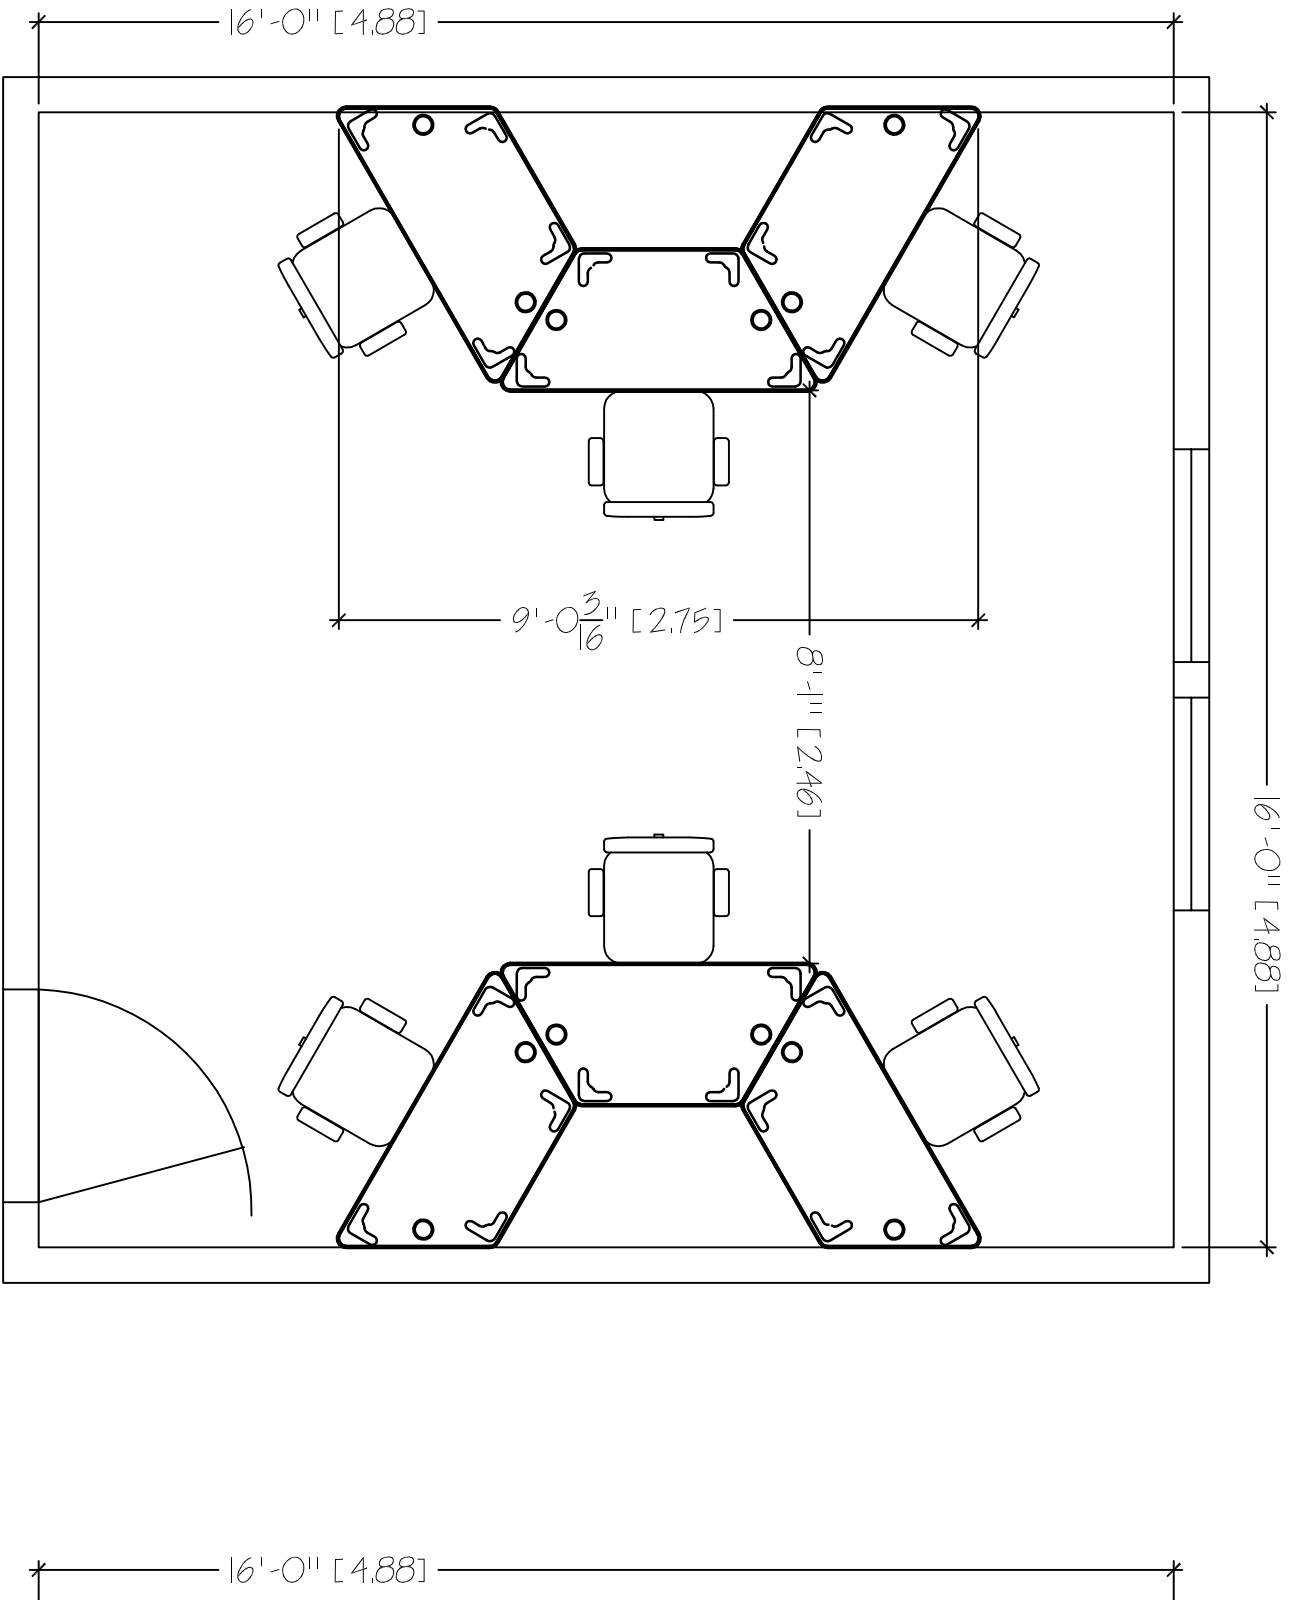

TRAPEZA  
 16'X16'  
 TABLE COUNT: 6

SMARTdesks  
 514F Progress Drive  
 Luthlum, MD 21090  
 800.770.7042  
 www.smartdesks.com

Property of CBT Supply, Inc. Not to be duplicated.  
 All ideas, plans or arrangements indicated in this drawing  
 are copyrighted and owned by CBT Supply, Inc. and shall not  
 be reproduced, used or disclosed to any person or firm or  
 corporation without written permission of CBT Supply, Inc.