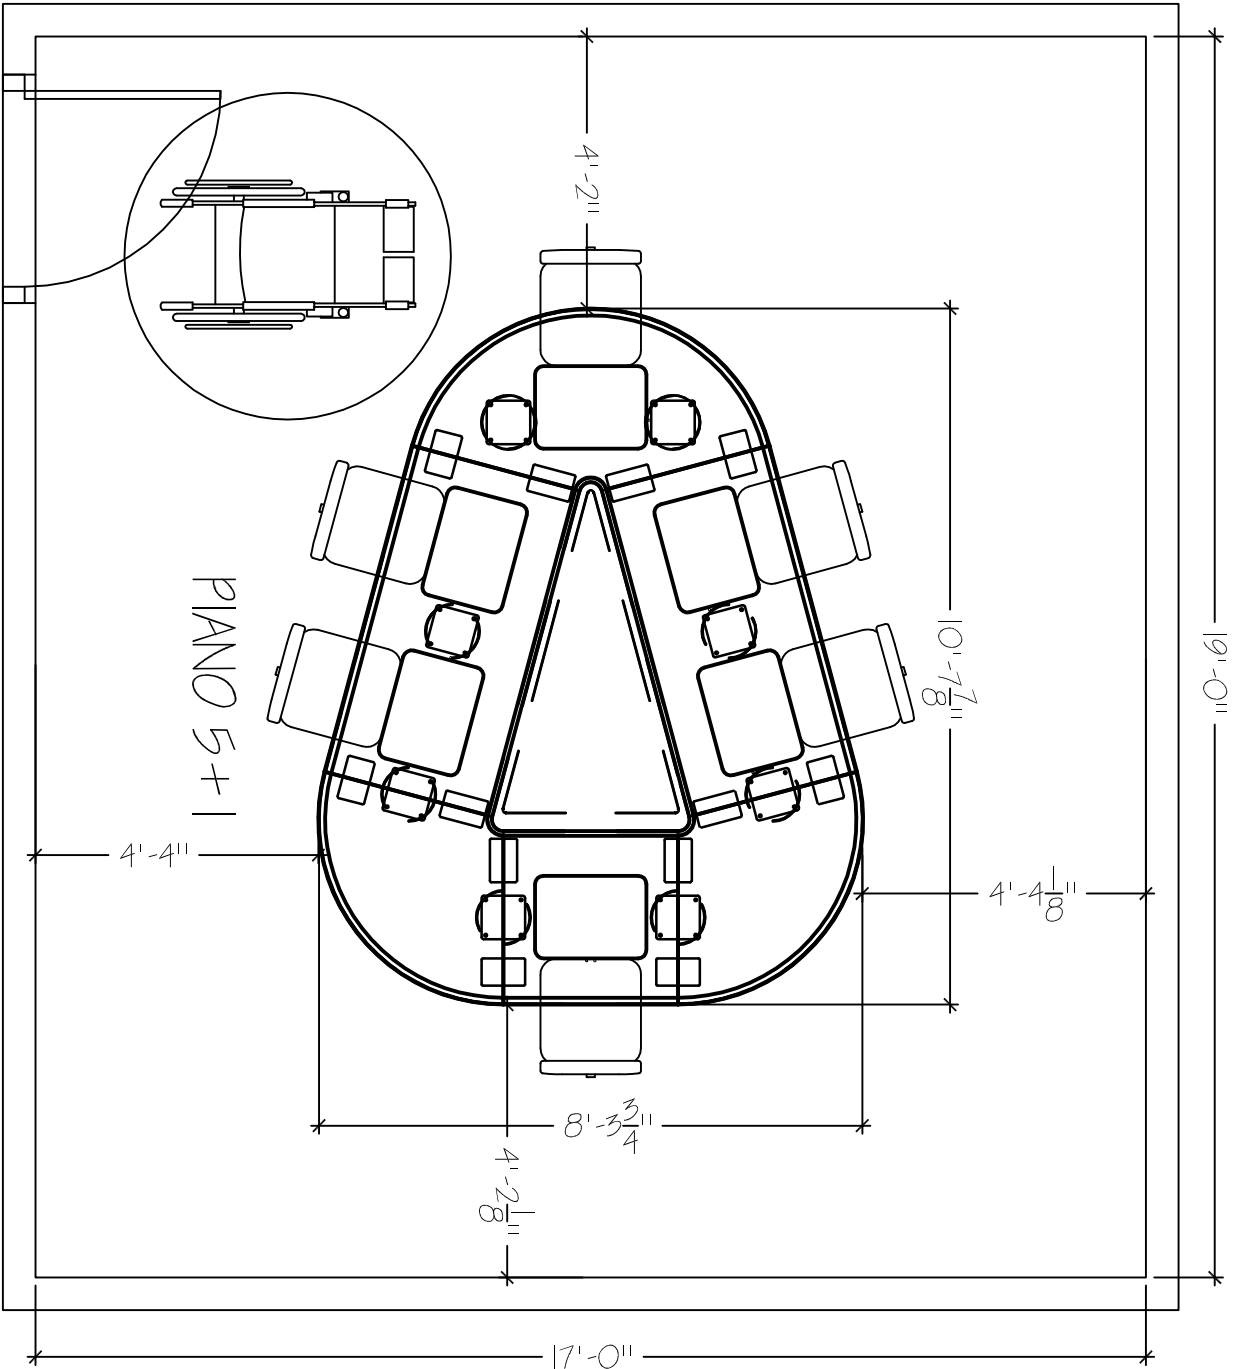

PANO TABLE 5+1-K19
 17'X19'
 TABLE COUNT: 1

SMARTdesks
 514F Progress Drive
 Linthicum, MD 21090
 800.770.7042
 www.smartdesks.com

Property of CBT Supply, Inc. Not to be duplicated.
 All ideas, plans or arrangements indicated in this drawing
 are copyrighted and owned by CBT Supply, Inc. and shall not
 be reproduced, used or disclosed to any person or firm or
 corporation without written permission of CBT Supply, Inc.