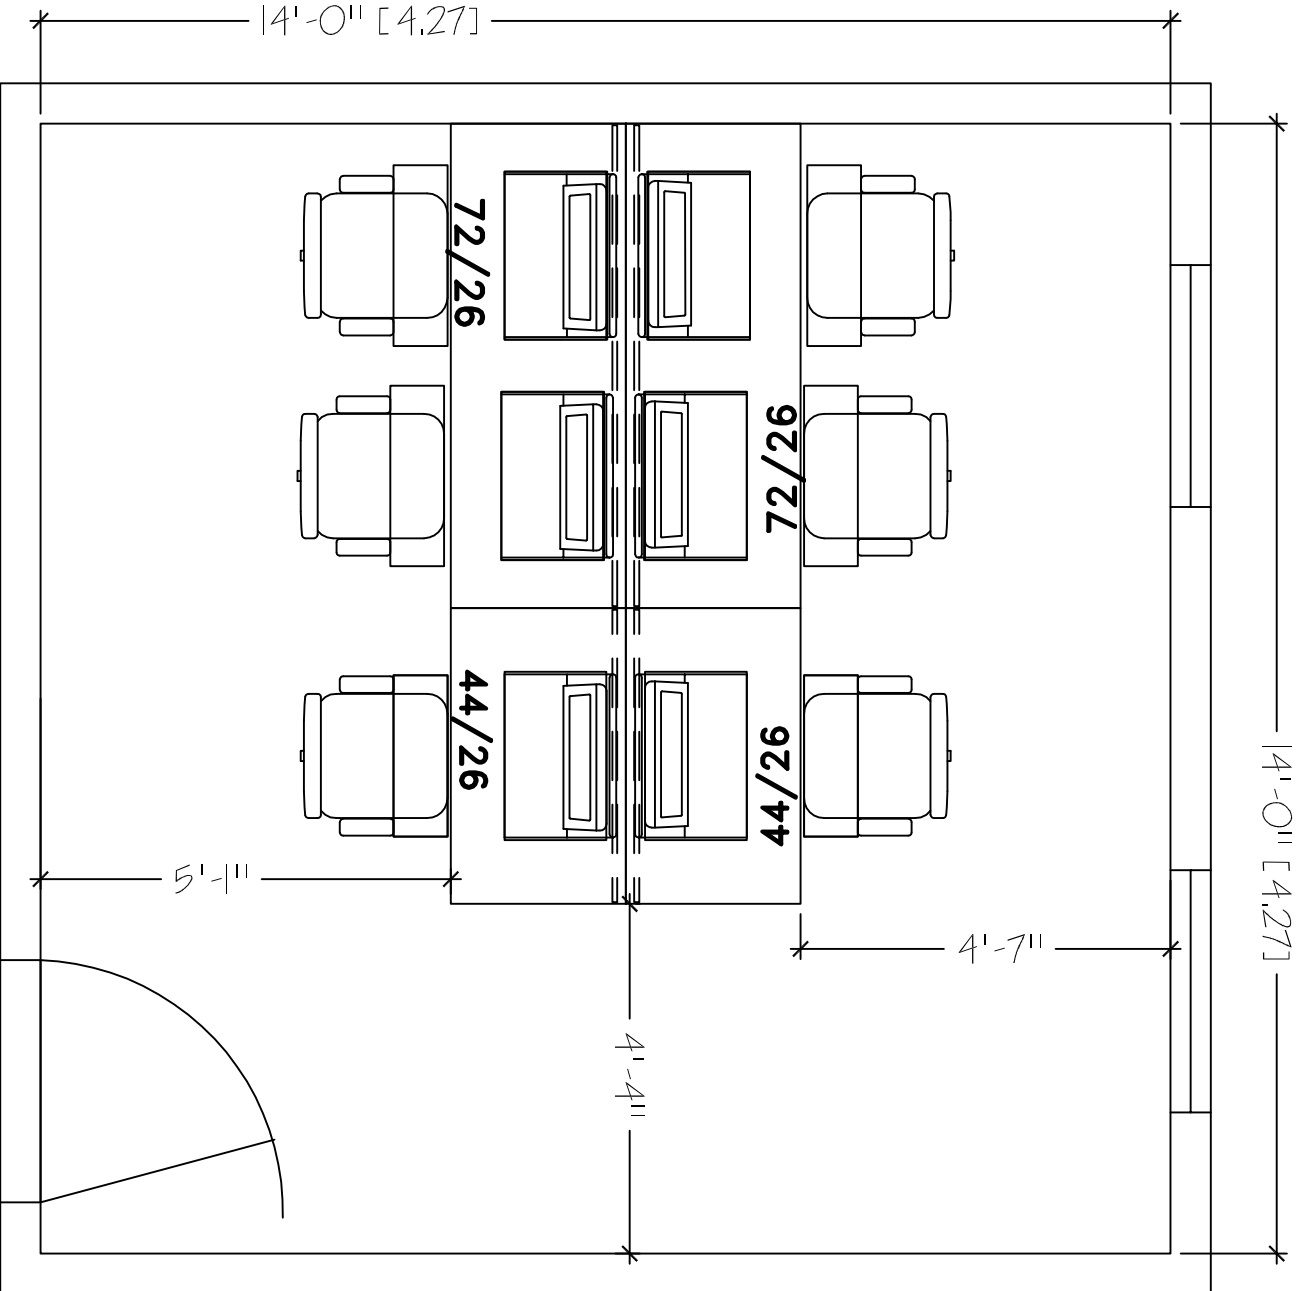

14'-0" [4.27]

DESKS OR TABLES
 14'X4'
 SEAT COUNT: 6

SMARTdesks
 514F Progress Drive
 Linthicum, MD 21090
 800.770.7042
 www.smartdesks.com

Property of CBT Supply, Inc. Not to be duplicated.
 All ideas, plans or arrangements indicated in this drawing
 are copyrighted and owned by CBT Supply, Inc. and shall not
 be reproduced, used or disclosed to any person or firm or
 corporation without written permission of CBT Supply, Inc.