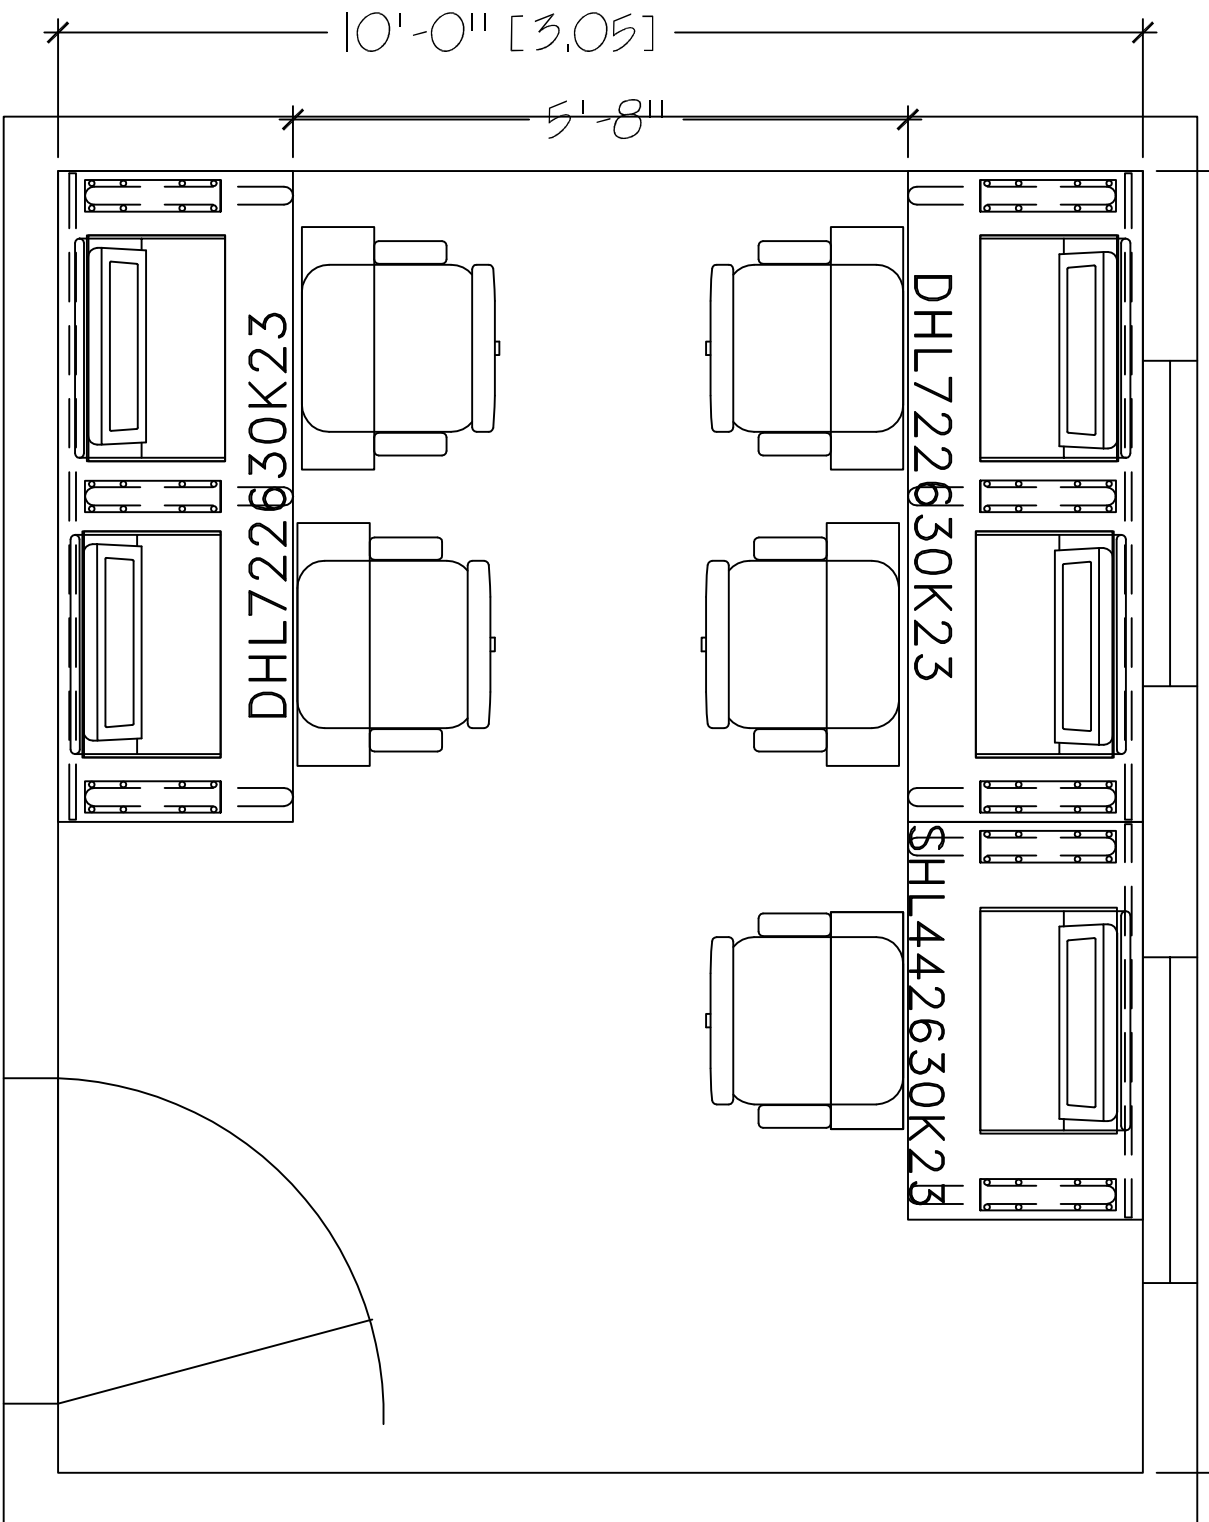

21'-0" [3,66]

HORIZON LINE FK23
 10'X12'
 SEAT COUNT: 5

SMARTdesks
 514F Progress Drive
 Linthicum, MD 21090
 800.770.7042
 www.smartdesks.com

Property of CBT Supply, Inc. Not to be duplicated.
 All ideas, plans or arrangements indicated in this drawing
 are copyrighted and owned by CBT Supply, Inc. and shall not
 be reproduced, used or disclosed to any person or firm or
 corporation without written permission of CBT Supply, Inc.

SMARTdesks

DESIGN CENTER