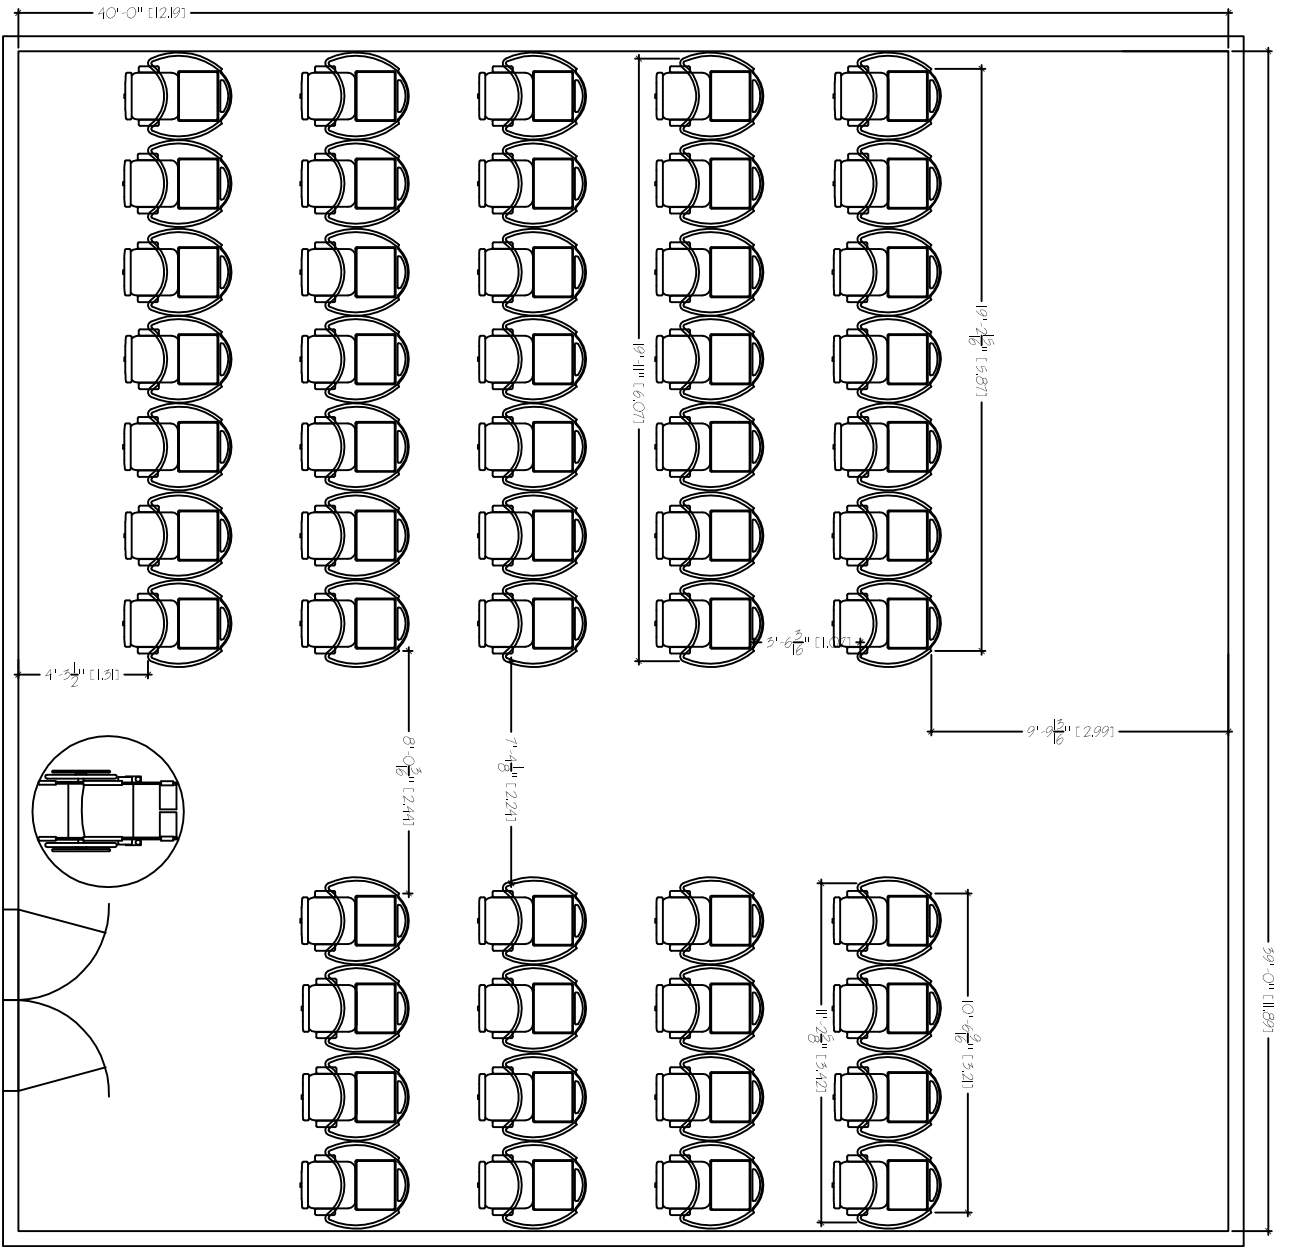

QUARK TABLES  
 40" X 39"  
 TABLE COUNT: 51

SMARTdesks  
 514F Progress Drive  
 Luthlum, MD 21090  
 800.770.7042  
 www.smartdesks.com

Property of CBT Supply, Inc. Not to be duplicated.  
 All ideas, plans or arrangements indicated in this drawing  
 are copyrighted and owned by CBT Supply, Inc. and shall not  
 be reproduced, used or disclosed to any person or firm or  
 corporation without written permission of CBT Supply, Inc.

DESIGN CENTER