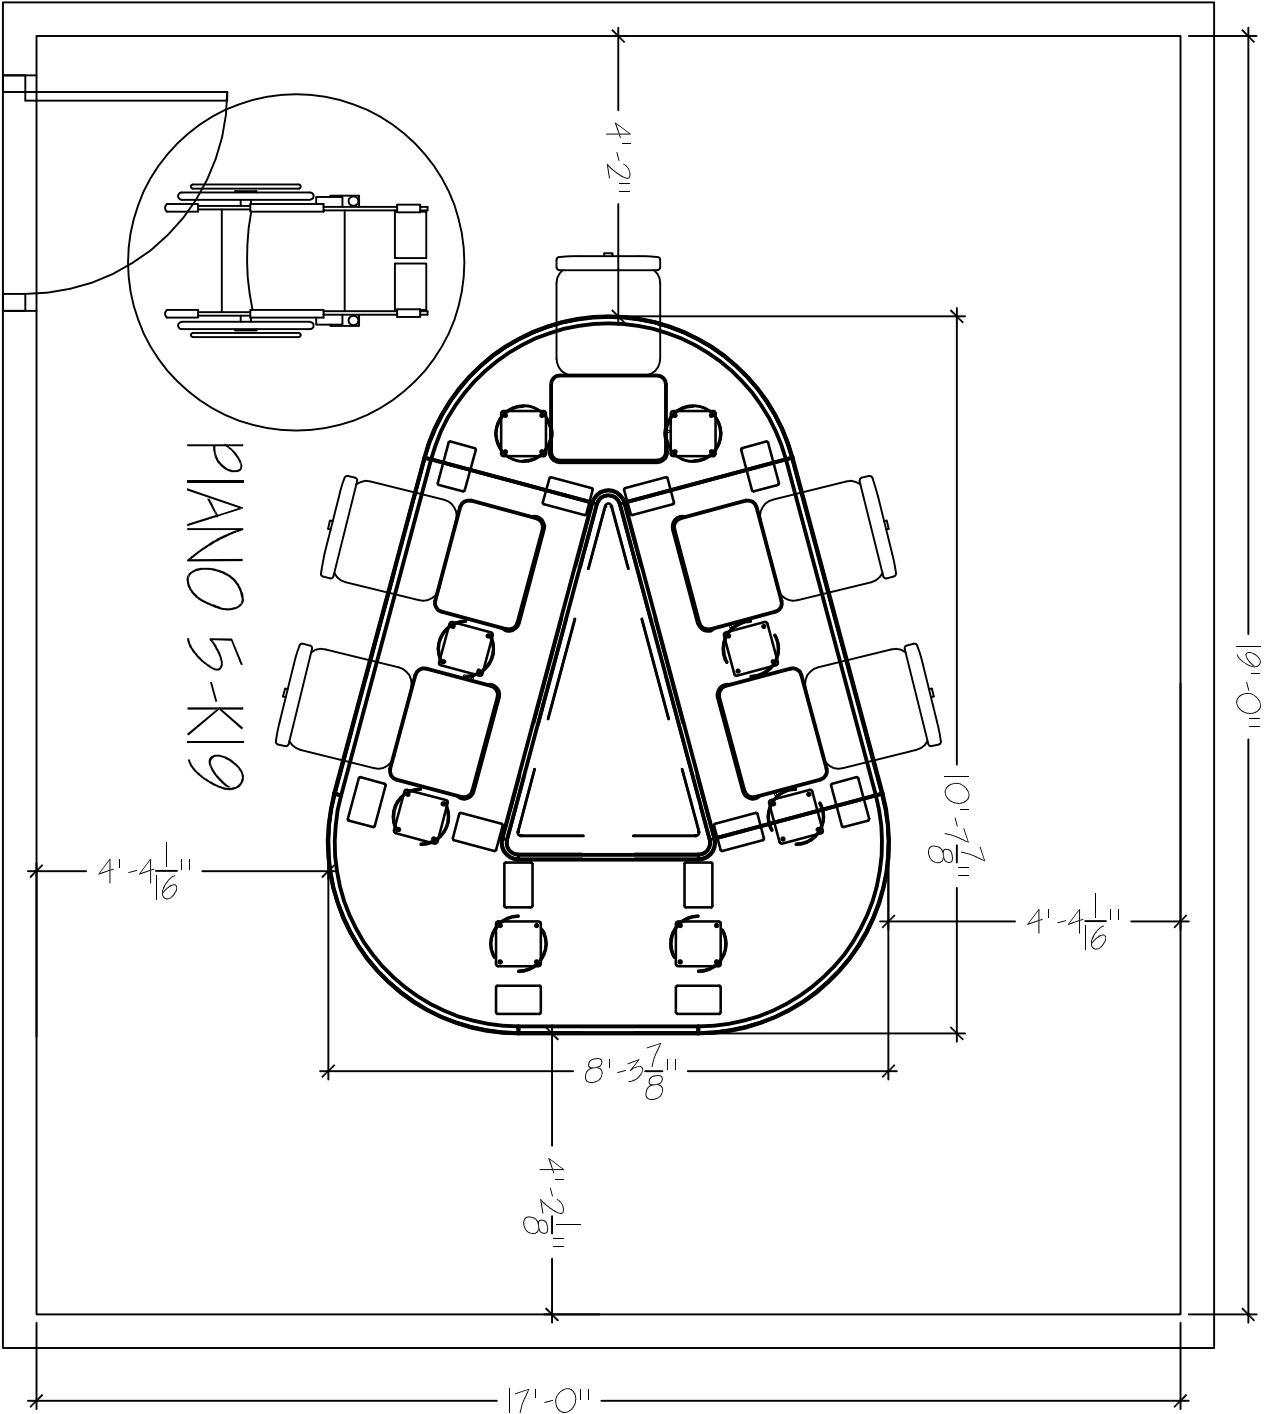

PLANO TABLE 5-K19  
 17'X19'  
 TABLE COUNT: 1

SMARTdesks  
 514F Progress Drive  
 Linthicum, MD 21090  
 800.770.7042  
 www.smartdesks.com

Property of CBT Supply, Inc. Not to be duplicated.  
 All ideas, plans or arrangements indicated in this drawing  
 are copyrighted and owned by CBT Supply, Inc. and shall not  
 be reproduced, used or disclosed to any person or firm or  
 corporation without written permission of CBT Supply, Inc.