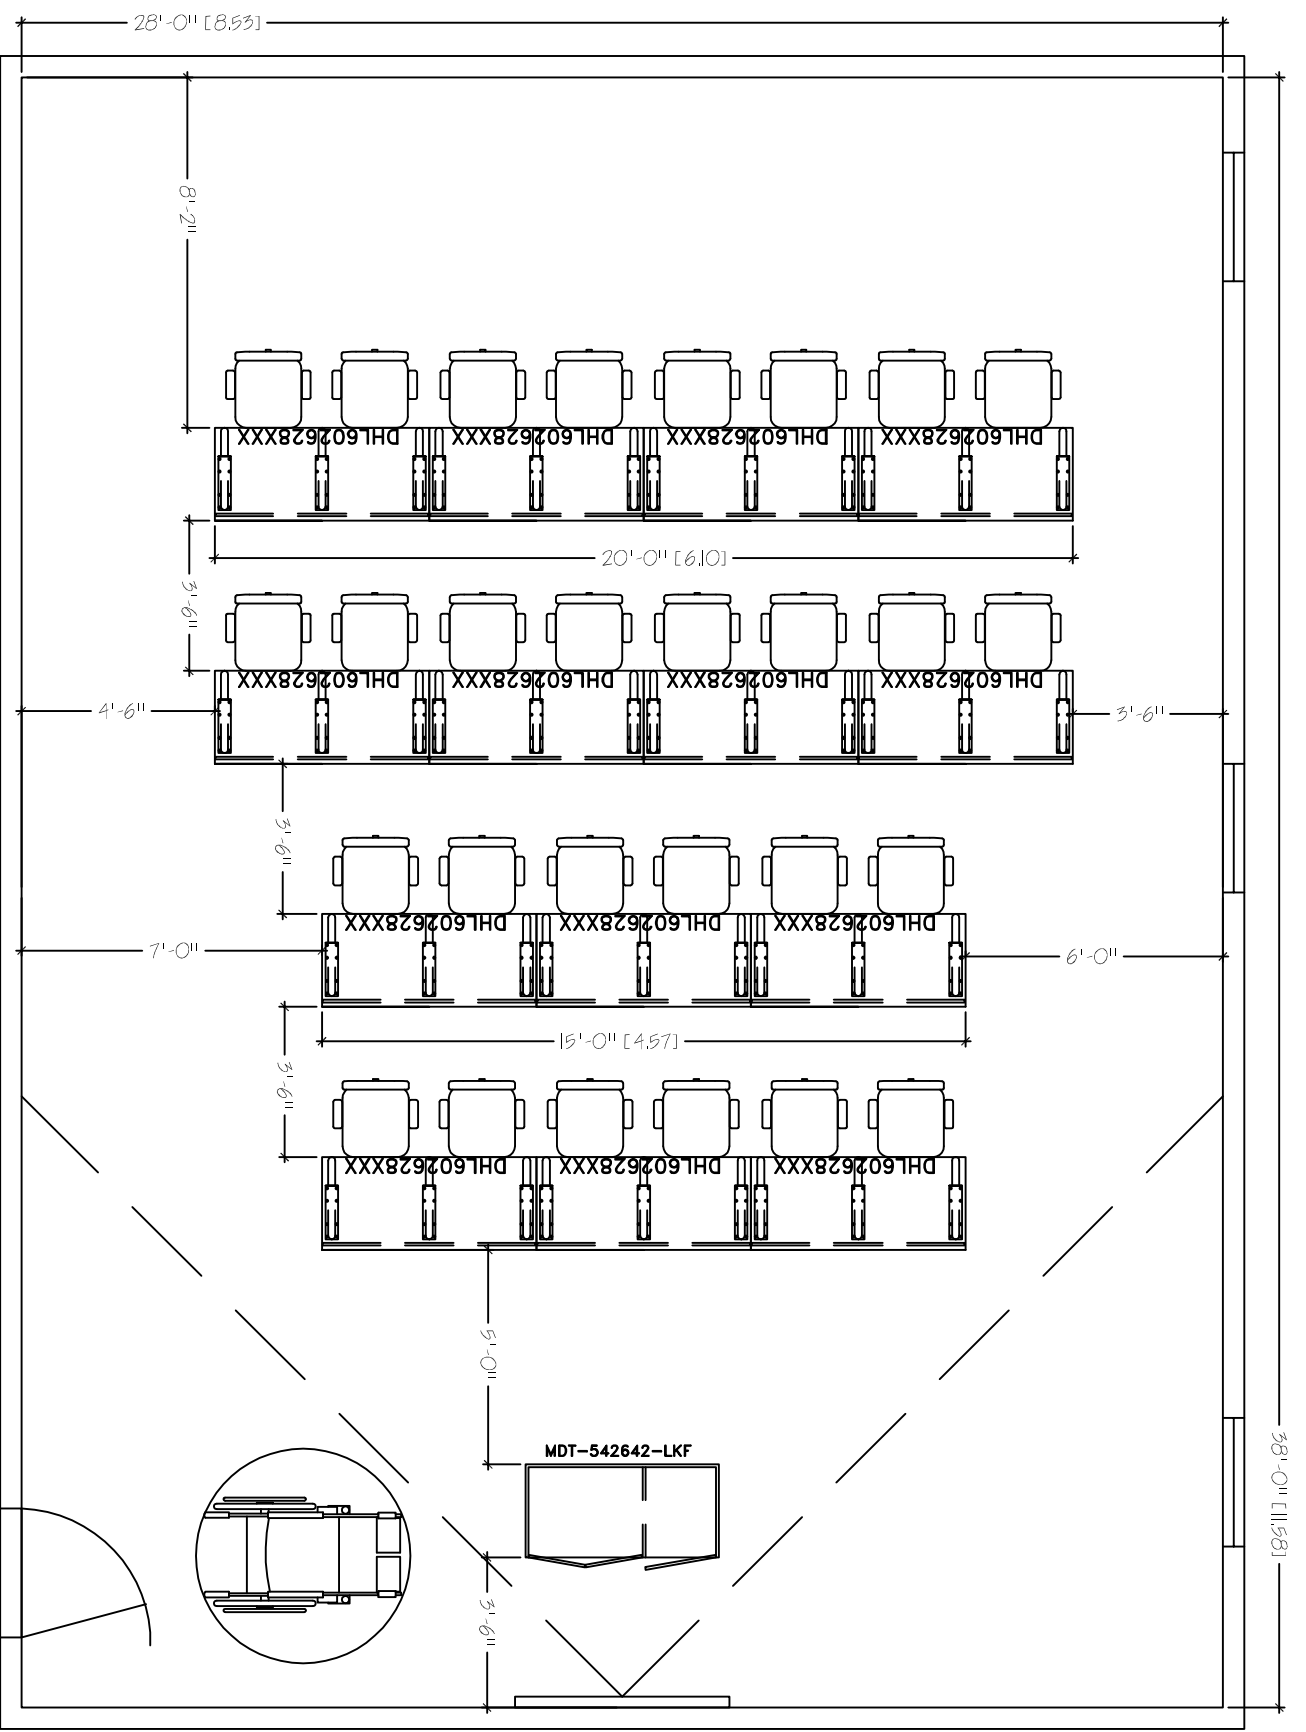

HORIZON LINE
 28'X38'
 SEAT COUNT: 48

SMARTdesks
 514F Progress Drive
 Linthicum, MD 21090
 800.770.7042
 www.smartdesks.com

Property of CBT Supply, Inc. Not to be duplicated.
 All ideas, plans or arrangements indicated in this drawing
 are copyrighted and owned by CBT Supply, Inc. and shall not
 be reproduced, used or disclosed to any person or firm or
 corporation without written permission of CBT Supply, Inc.

SMARTdesks®

DESIGN CENTER

38'-0" [11.58]