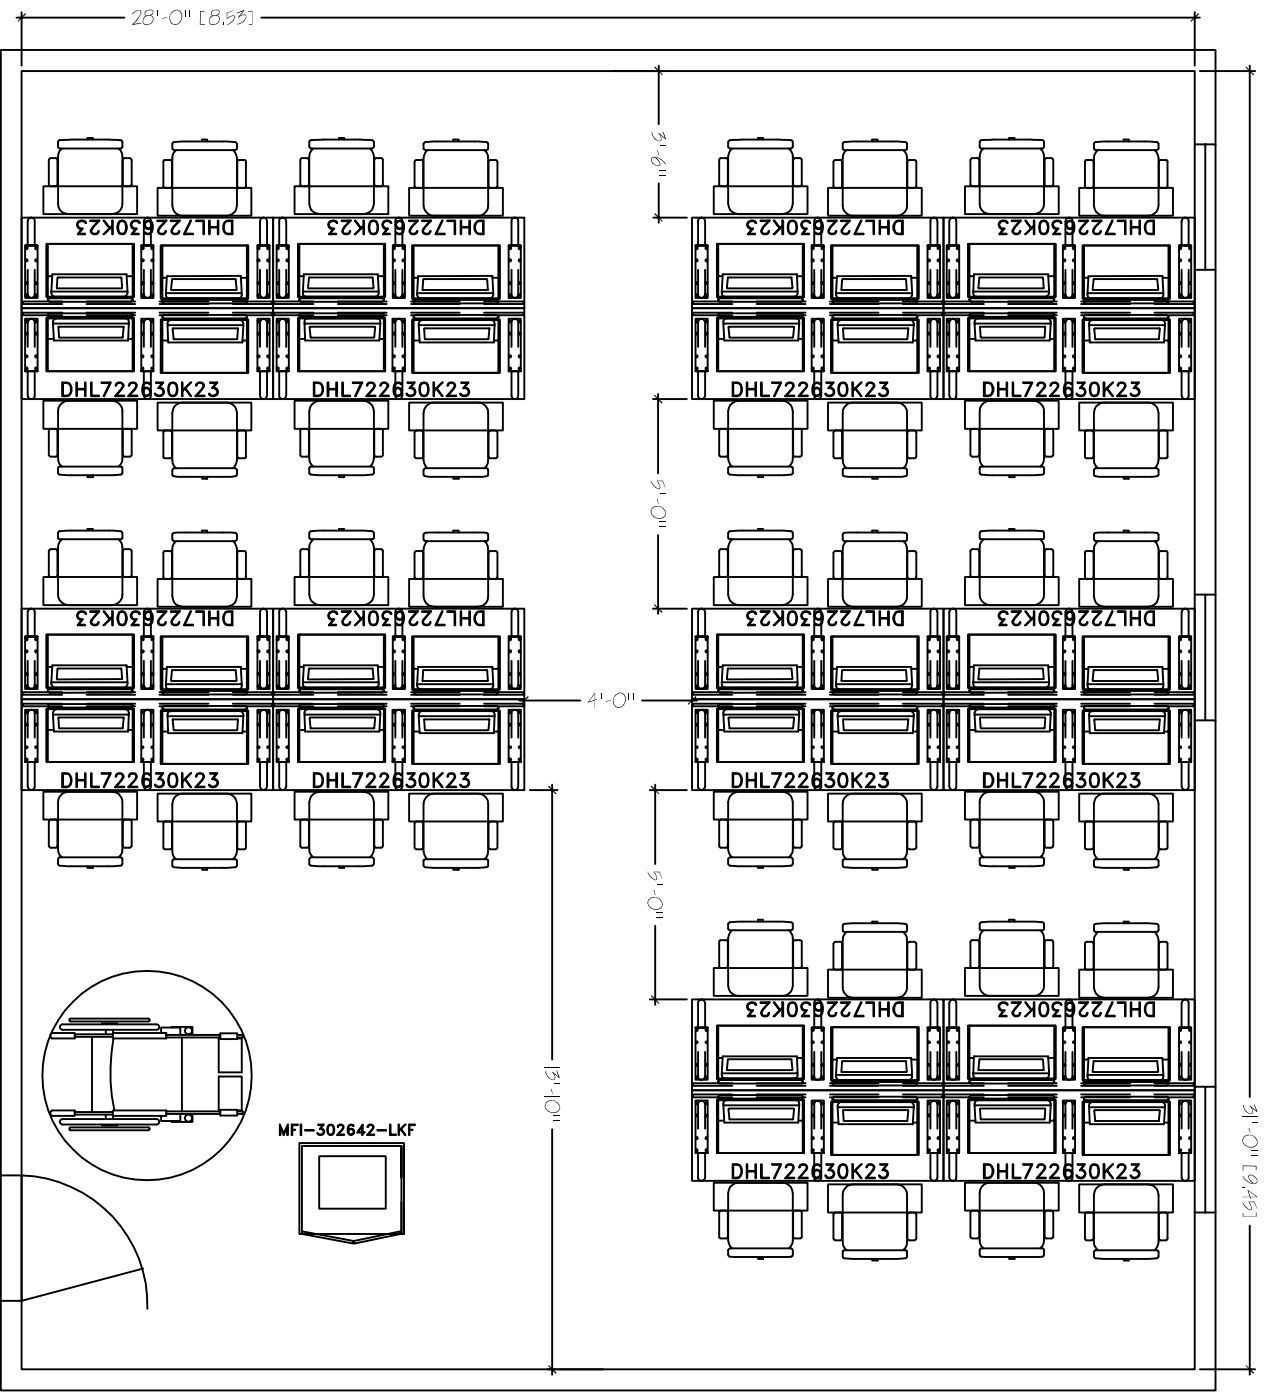

HORIZON LINE FK23
 28'x31'
 SEAT COUNT: 40

SMARTdesks
 514F Progress Drive
 Linthicum, MD 21090
 800.770.7042
 www.smartdesks.com

Property of CRT Supply, Inc. Not to be duplicated.
 All ideas, plans or arrangements indicated in this drawing
 are copyrighted and owned by CRT Supply, Inc. and shall not
 be reproduced, used or disclosed to any person or firm or
 corporation without written permission of CRT Supply, Inc.

SMARTdesks
 DESIGN CENTER