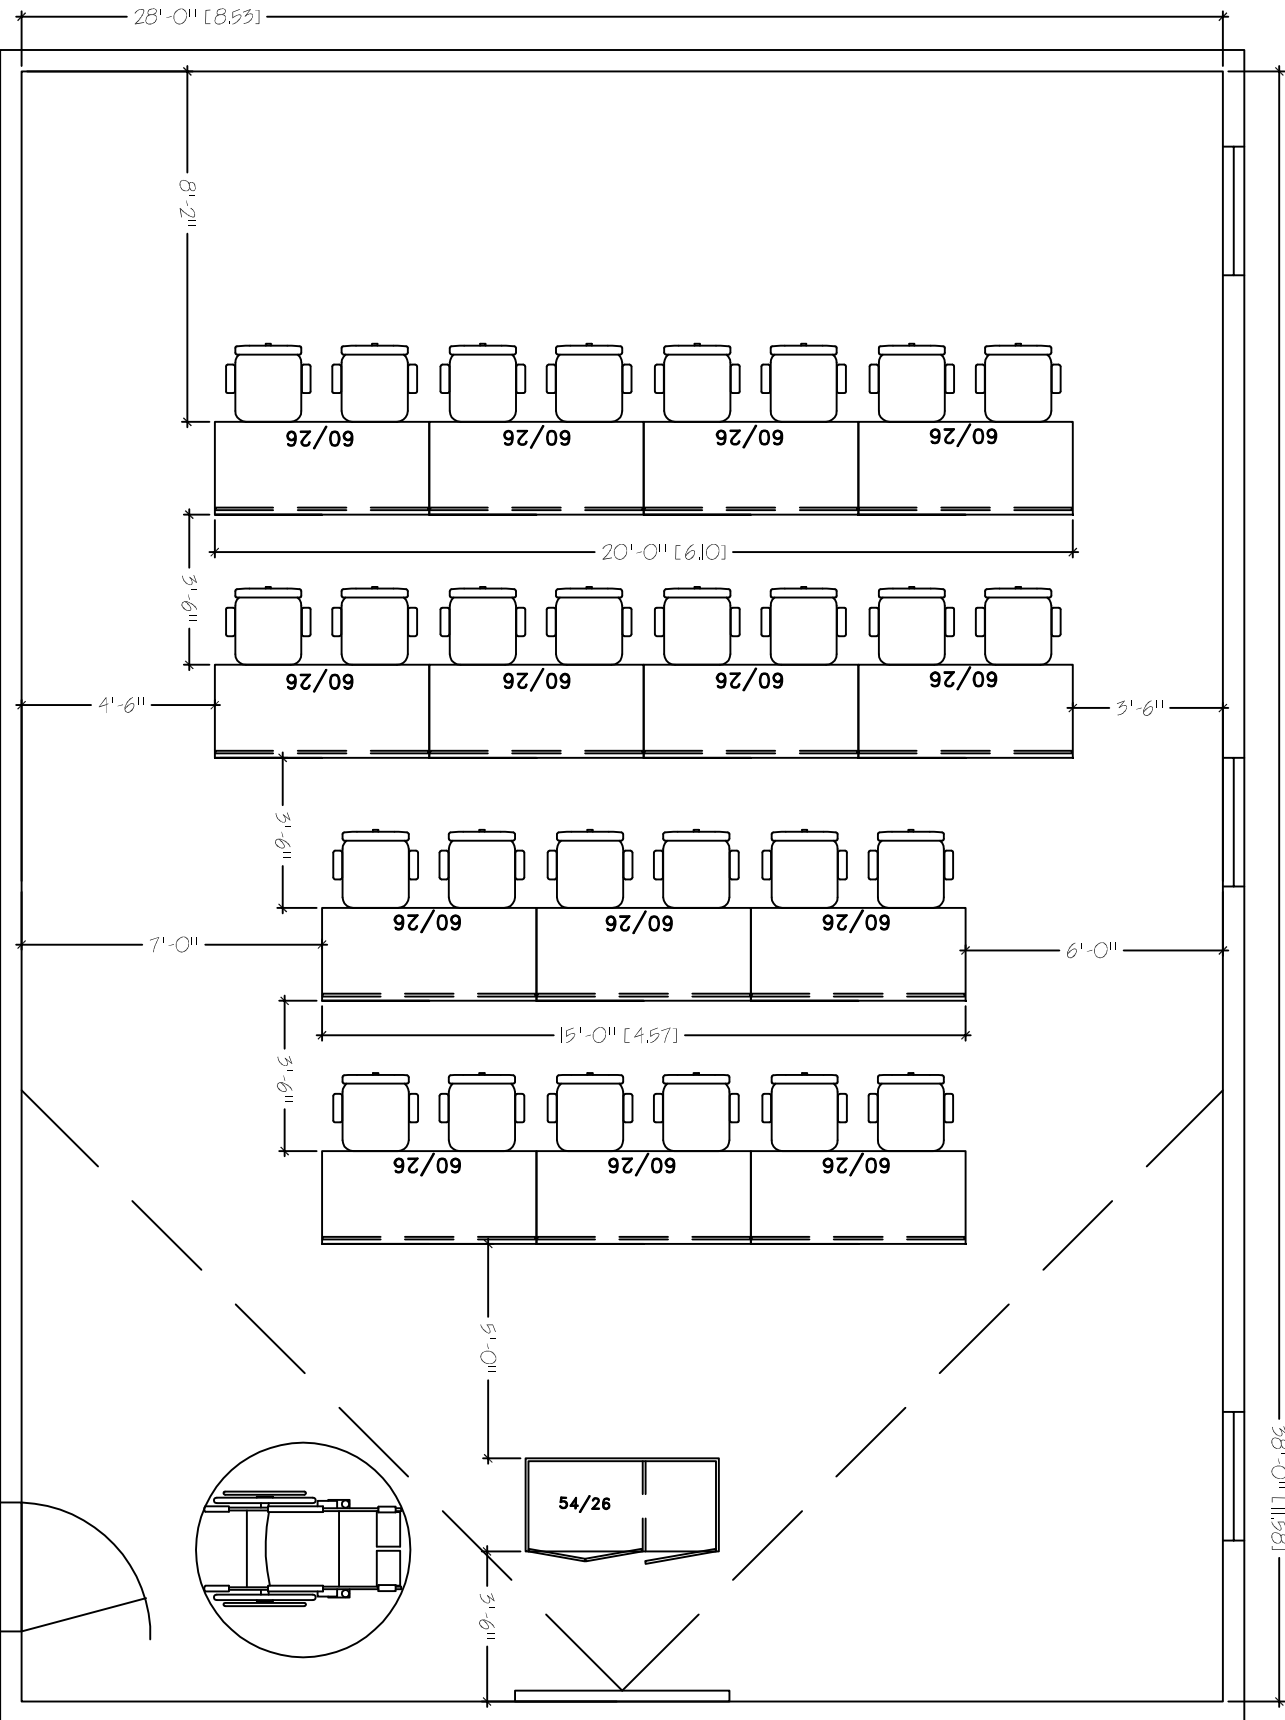

38'-0" [11.583]

DESK OR TABLE
28'X38'
SEAT COUNT: 28

SMARTdesks
514F Progress Drive
Linthicum, MD 21090
800.770.7042
www.smartdesks.com

Property of CRT Supply, Inc. Not to be duplicated.
All ideas, plans or arrangements indicated in this drawing
are copyrighted and owned by CRT Supply, Inc. and shall not
be reproduced, used or disclosed to any person or firm or
corporation without written permission of CRT Supply, Inc.

SMARTdesks

DESIGN CENTER