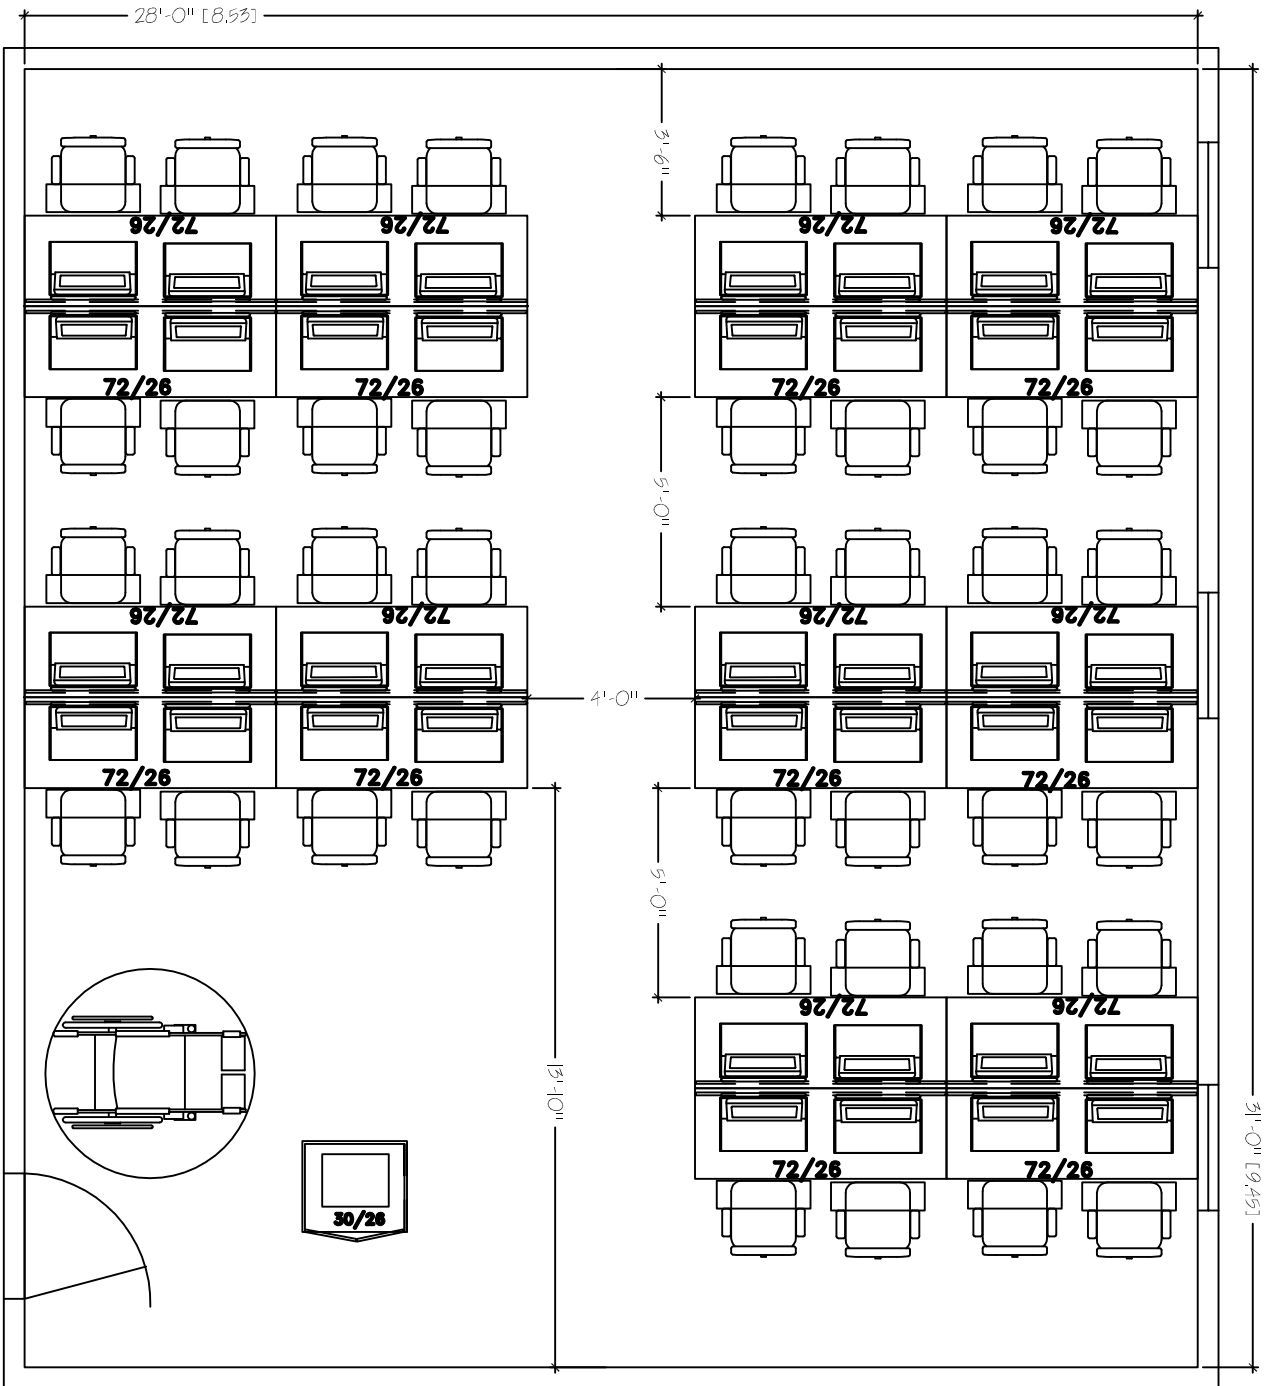

DESKS OR TABLES
 28'X31'
 SEAT COUNT: 40

SMARTdesks
 514F Progress Drive
 Linthicum, MD 21090
 800.770.7042
 www.smartdesks.com

Property of CRT Supply, Inc. Not to be duplicated.
 All ideas, plans or arrangements indicated in this drawing
 are copyrighted and owned by CRT Supply, Inc. and shall not
 be reproduced, used or disclosed to any person or firm or
 corporation without written permission of CRT Supply, Inc.

SMARTdesks
 DESIGN CENTER