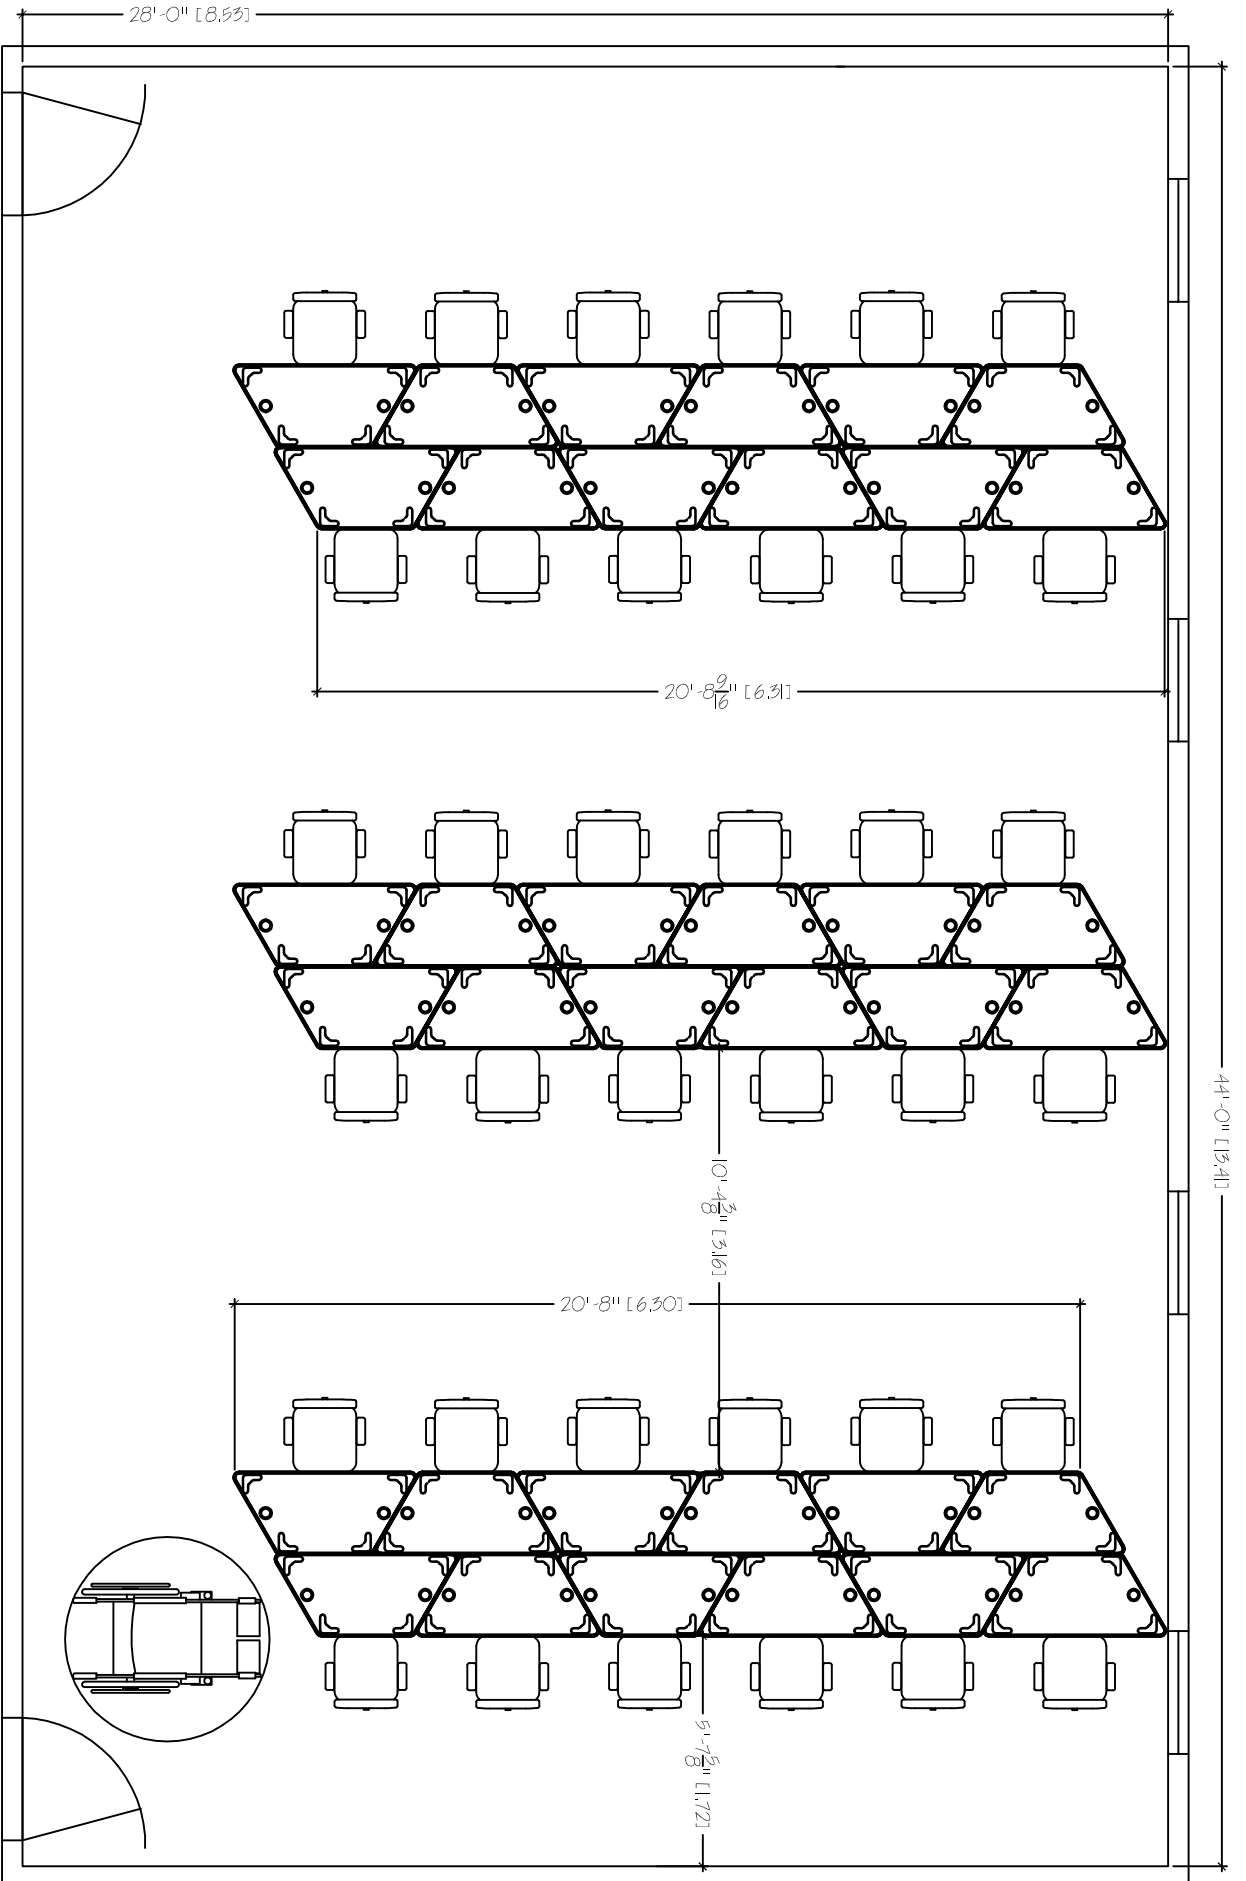

TRAPEZA  
 28'X44'  
 TABLE COUNT: 36

SMARTdesks  
 514F Progress Drive  
 Luthlum, MD 21090  
 800.770.7042  
 www.smartdesks.com

Property of CRT Supply, Inc. Not to be duplicated.  
 All ideas, plans or arrangements indicated in this drawing  
 are copyrighted and owned by CRT Supply, Inc. and shall not  
 be reproduced, used or disclosed to any person or firm or  
 corporation without written permission of CRT Supply, Inc.