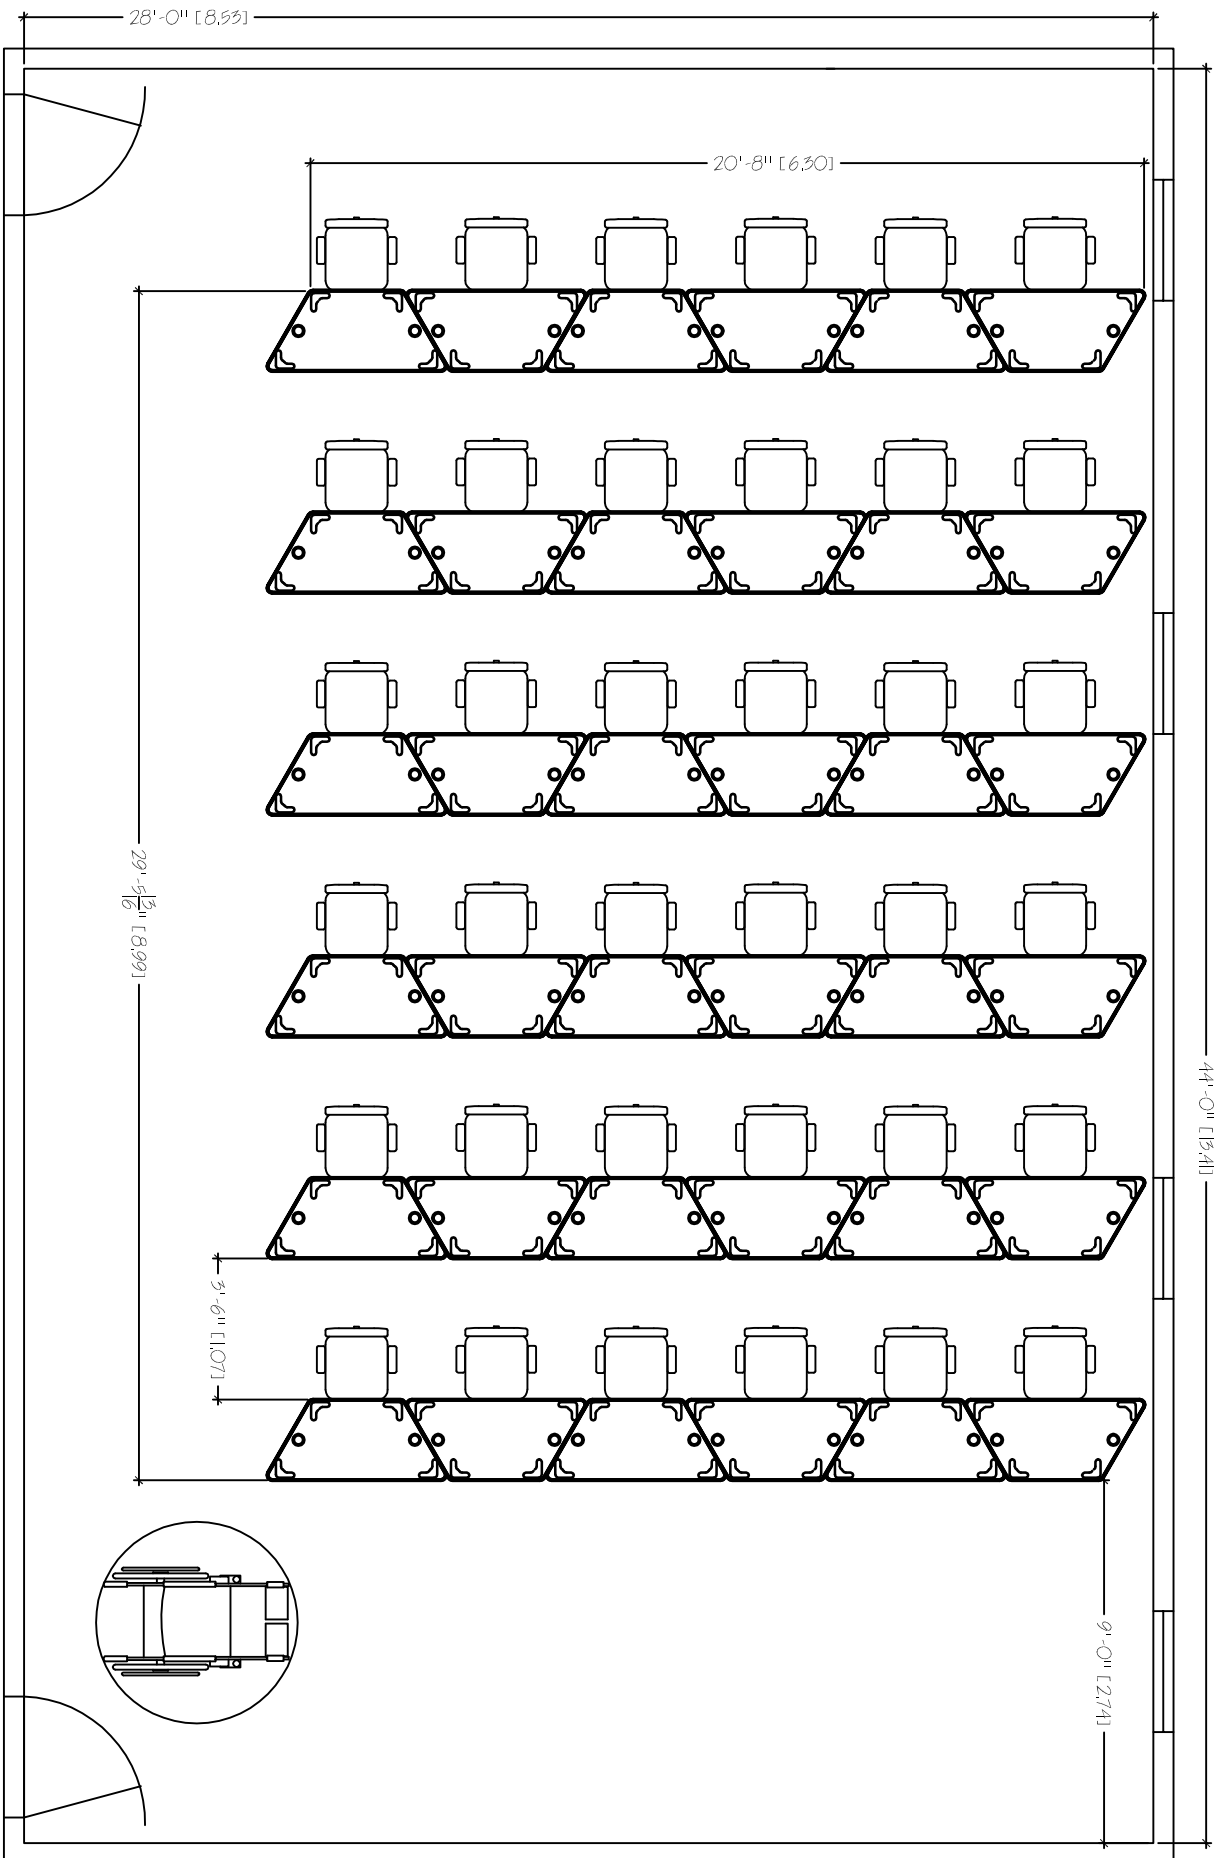

TRAPEZA  
 28'X44'  
 TABLE COUNT: 36

SMARTdesks  
 514F Progress Drive  
 Linthicum, MD 21090  
 800.770.7042  
 www.smartdesks.com

Property of CRT Supply, Inc. Not to be duplicated.  
 All ideas, plans or arrangements indicated in this drawing  
 are copyrighted and owned by CRT Supply, Inc. and shall not  
 be reproduced, used or disclosed to any person or firm or  
 corporation without written permission of CRT Supply, Inc.