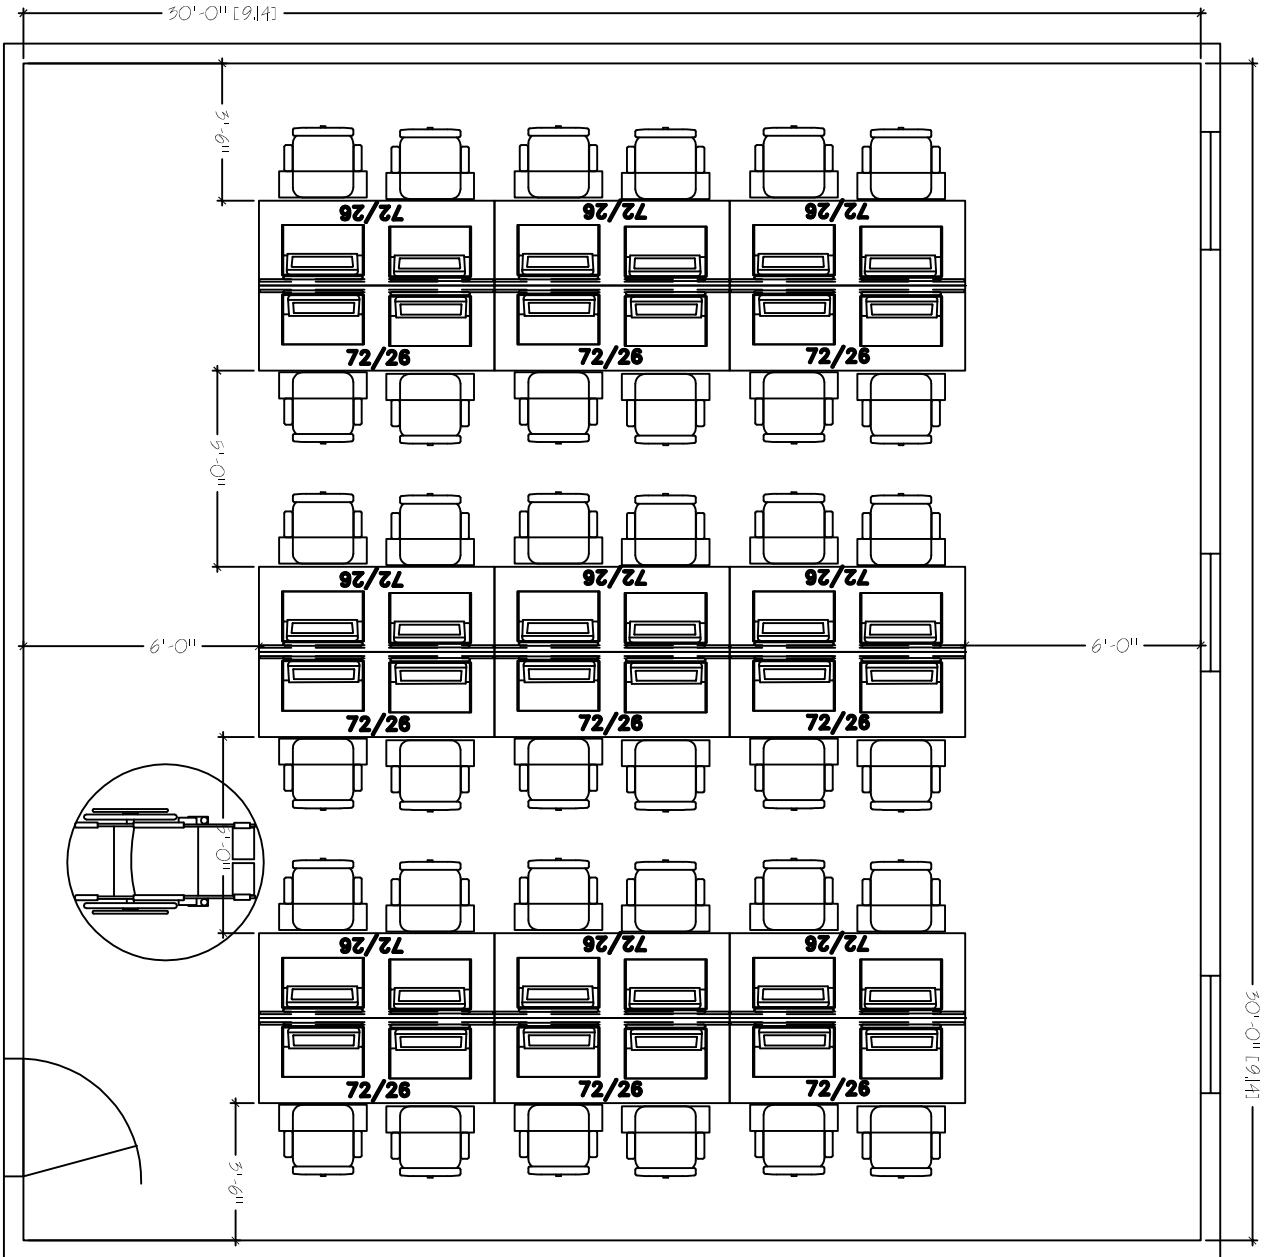

DESKS OR TABLES
 30'X30'
 SEAT COUNT: 36

SMARTdesks
 514F Progress Drive
 Linthicum, MD 21090
 800.770.7042
 www.smartdesks.com

Property of CBT Supply, Inc. Not to be duplicated.
 All ideas, plans or arrangements indicated in this drawing
 are copyrighted and owned by CBT Supply, Inc. and shall not
 be reproduced, used or disclosed to any person or firm or
 corporation without written permission of CBT Supply, Inc.

SMARTdesks®
 DESIGN CENTER