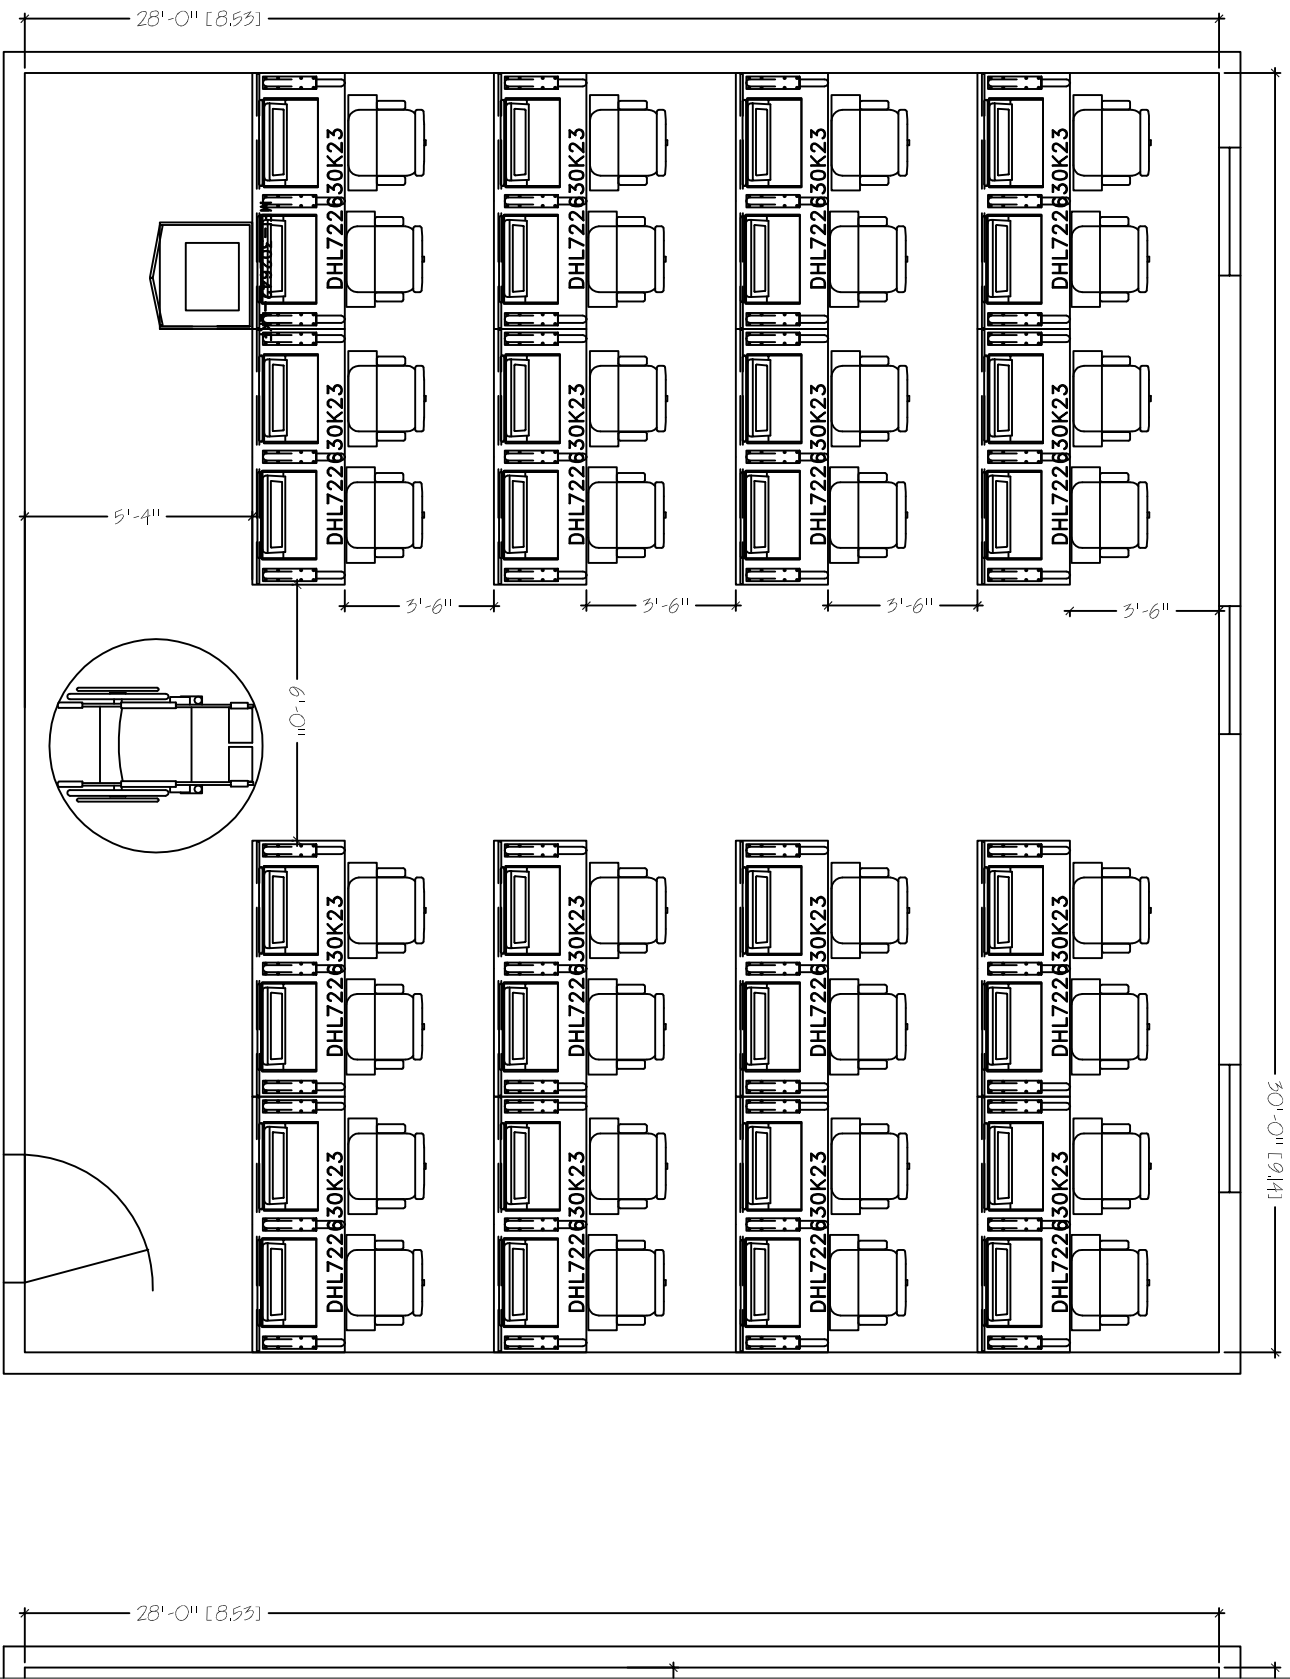

HORIZON LINE FK23
 28'X30'
 SEAT COUNT: 32

SMARTdesks
 514F Progress Drive
 Linthicum, MD 21090
 800.770.7042
 www.smartdesks.com

Property of CRT Supply, Inc. Not to be duplicated.
 All ideas, plans or arrangements indicated in this drawing
 are copyrighted and owned by CRT Supply, Inc. and shall not
 be reproduced, used or disclosed to any person or firm or
 corporation without written permission of CRT Supply, Inc.

SMARTdesks®

DESIGN CENTER