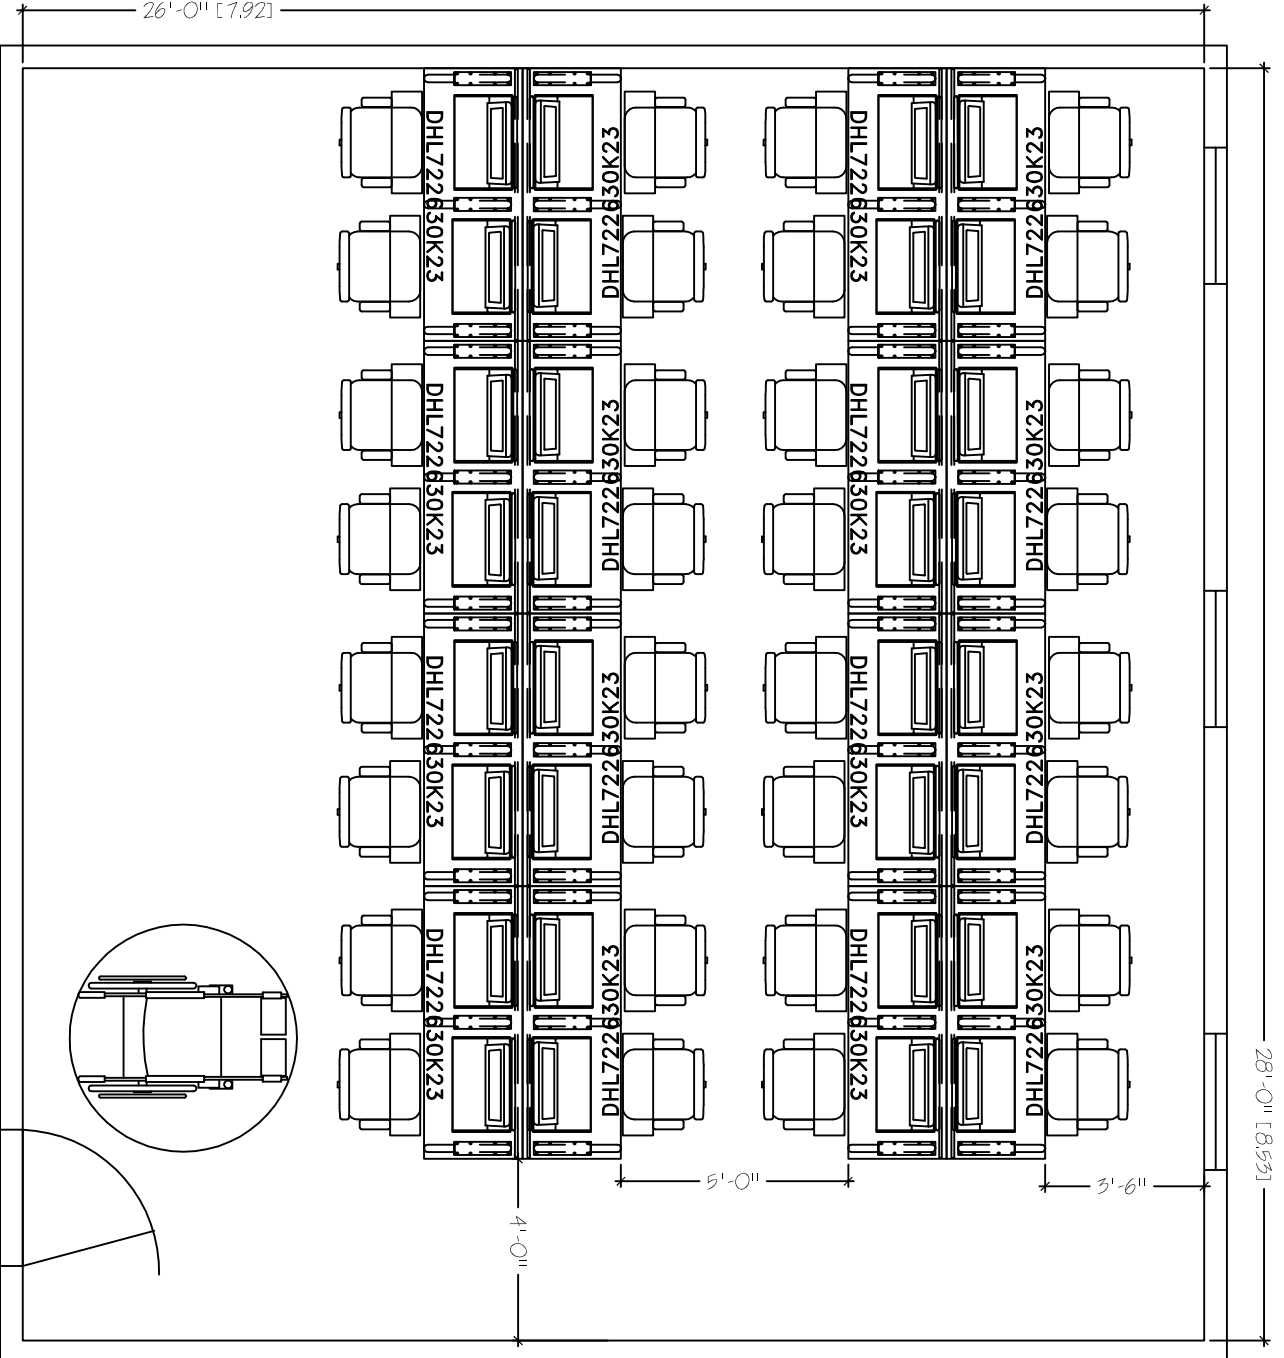

28'-0" [8.53]

26'-0" [7.92]

HORIZON LINE FK23

26' X 28'

SEAT COUNT: 32

SMARTdesks  
 514F Progress Drive  
 Lutham, MD 21090  
 800.770.7042  
 www.smartdesks.com

Property of CRT Supply, Inc. Not to be duplicated.  
 All ideas, plans or arrangements indicated in this drawing  
 are copyrighted and owned by CRT Supply, Inc. and shall not  
 be reproduced, used or disclosed to any person or firm or  
 corporation without written permission of CRT Supply, Inc.

**SMARTdesks®**

DESIGN CENTER