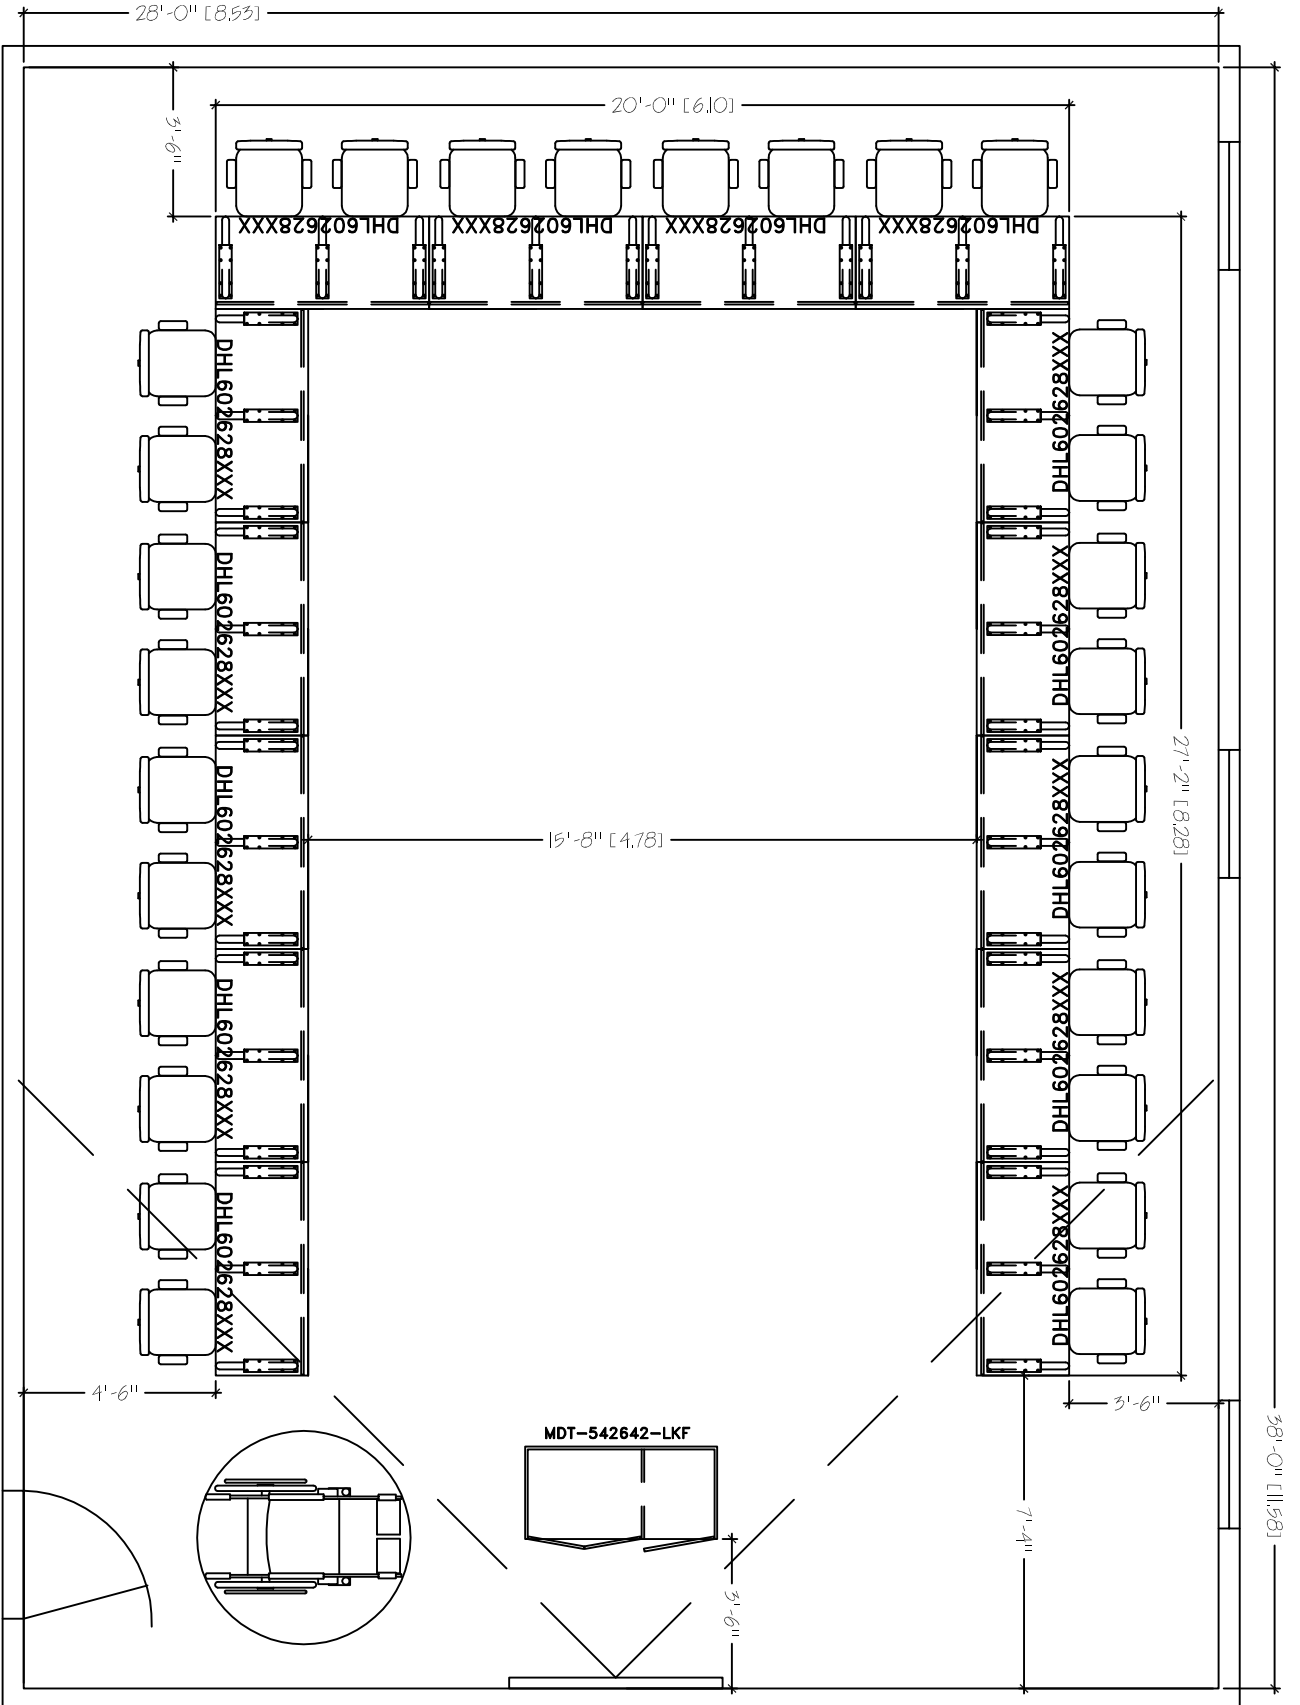

HORIZON LINE
 28'X38'
 SEAT COUNT: 28

SMARTdesks
 514F Progress Drive
 Linthicum, MD 21090
 800.770.7042
 www.smartdesks.com

Property of CBT Supply, Inc. Not to be duplicated.
 All ideas, plans or arrangements indicated in this drawing
 are copyrighted and owned by CBT Supply, Inc. and shall not
 be reproduced, used or disclosed to any person or firm or
 corporation without written permission of CBT Supply, Inc.

SMARTdesks
 DESIGN CENTER