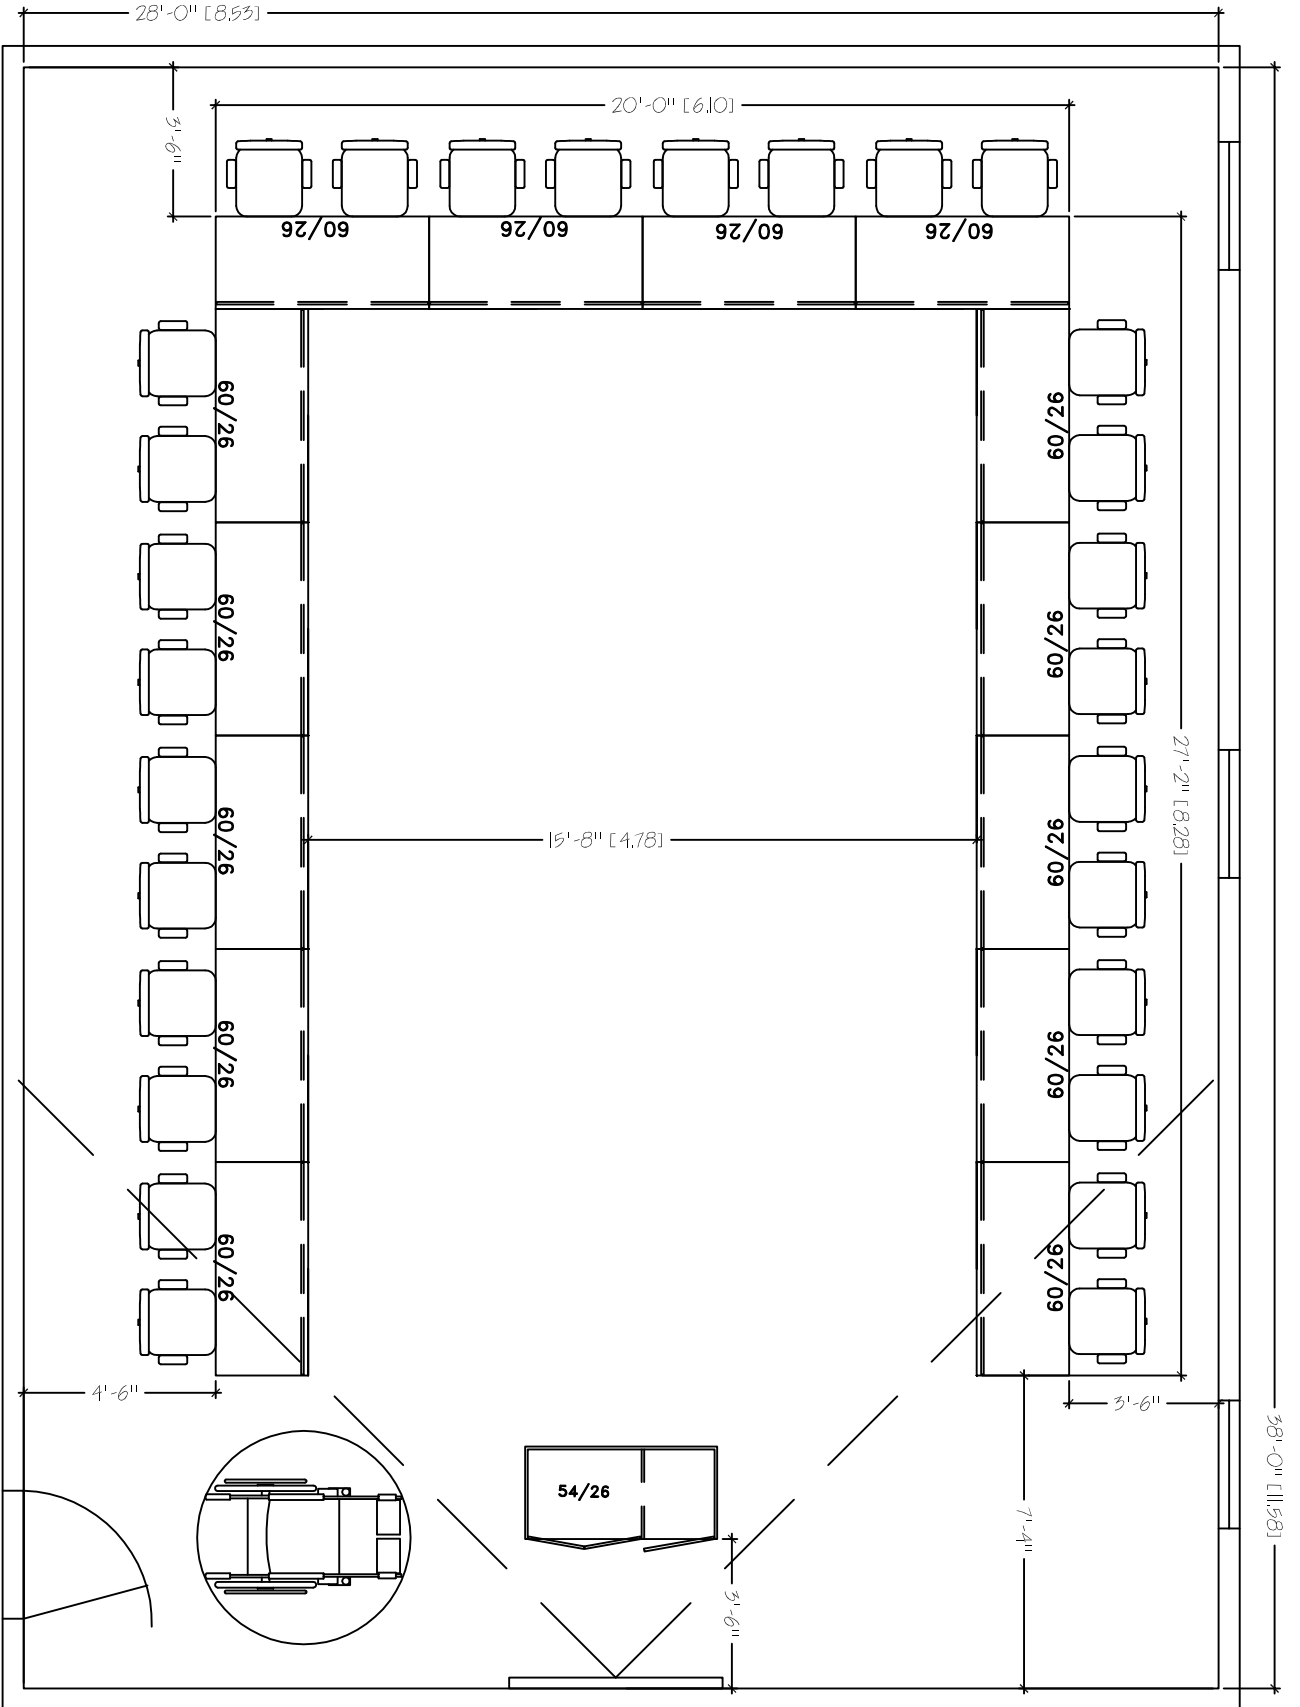

DESK OR TABLE
 28'X38'
 SEAT COUNT: 28

SMARTdesks
 514F Progress Drive
 Luthlum, MD 21090
 800.770.7042
 www.smartdesks.com

Property of CBT Supply, Inc. Not to be duplicated.
 All ideas, plans or arrangements indicated in this drawing
 are copyrighted and owned by CBT Supply, Inc. and shall not
 be reproduced, used or disclosed to any person or firm or
 corporation without written permission of CBT Supply, Inc.

DESIGN CENTER