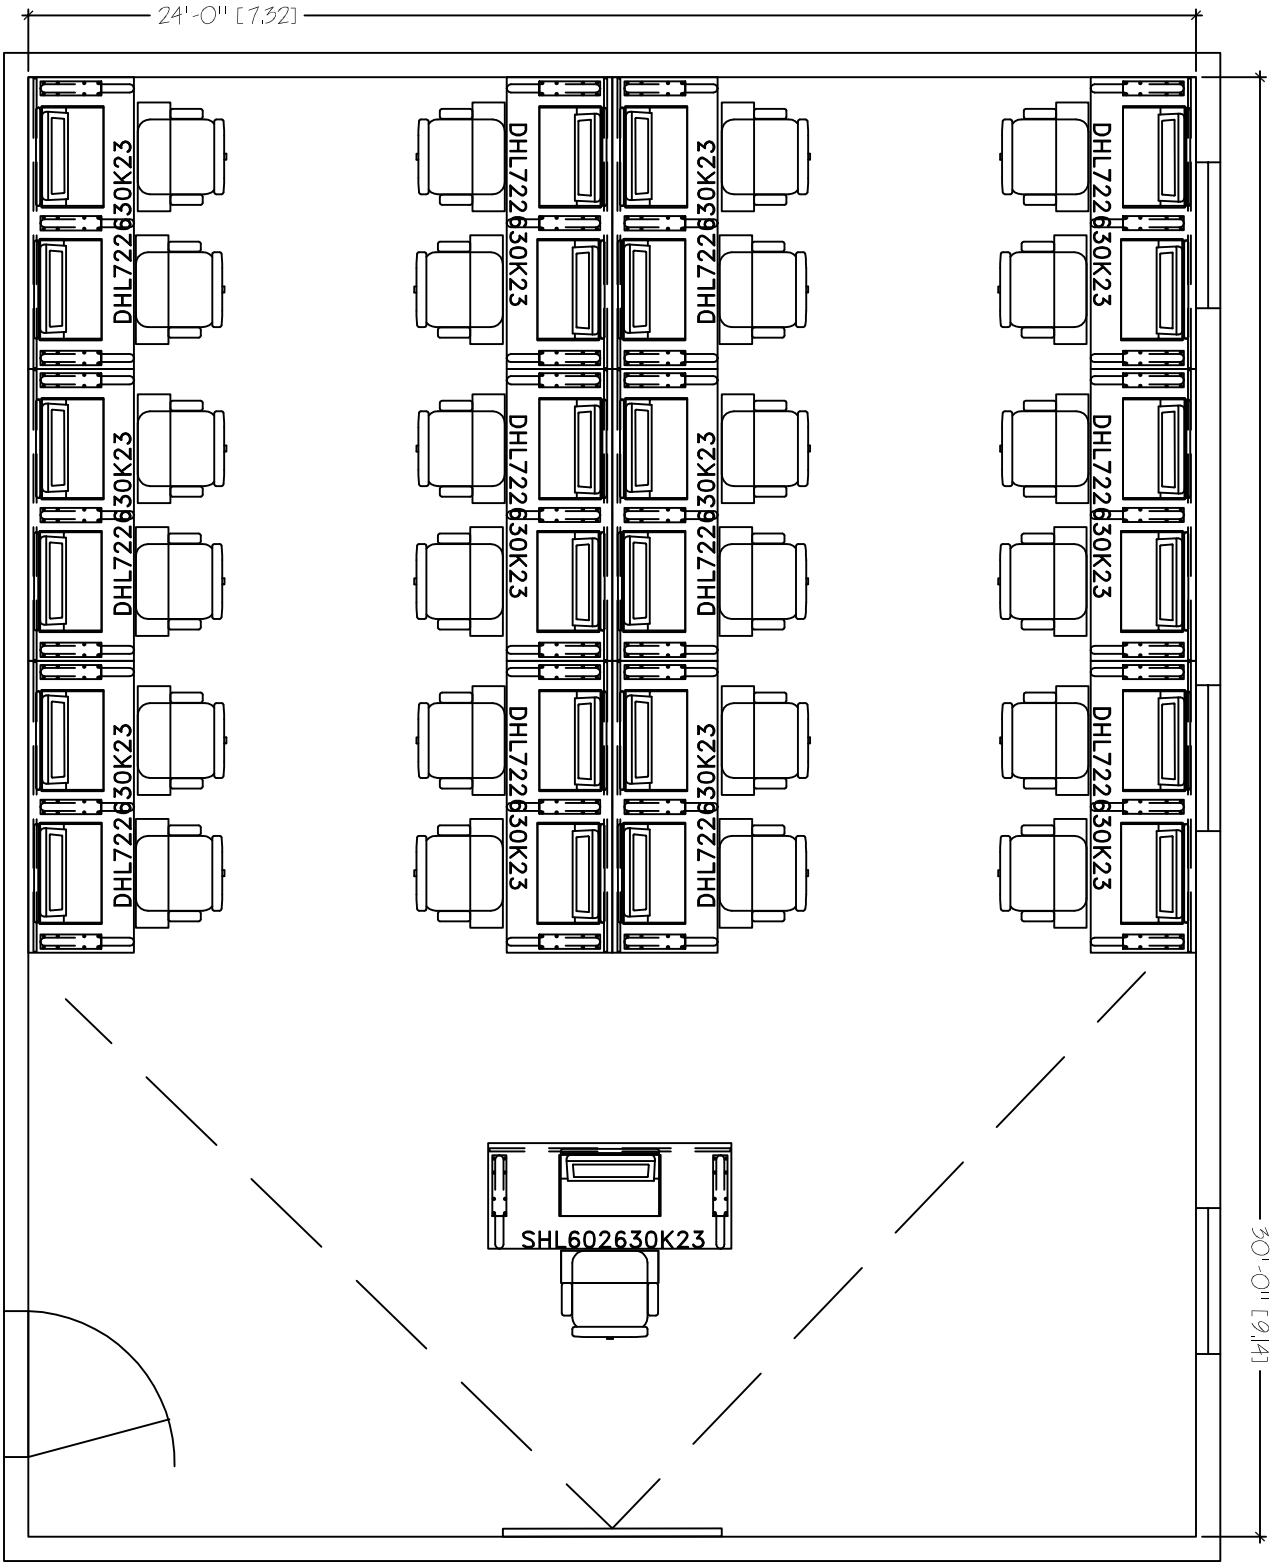

30'-0" [9.14]

24'-0" [7.32]

HORIZON LINE FK23
24'X30'
SEAT COUNT: 25

SMARTdesks
514F Progress Drive
Linthicum, MD 21090
800.770.7042
www.smartdesks.com

Property of CRT Supply, Inc. Not to be duplicated.
All ideas, plans or arrangements indicated in this drawing
are copyrighted and owned by CRT Supply, Inc. and shall not
be reproduced, used or disclosed to any person or firm or
corporation without written permission of CRT Supply, Inc.

SMARTdesks®
DESIGN CENTER