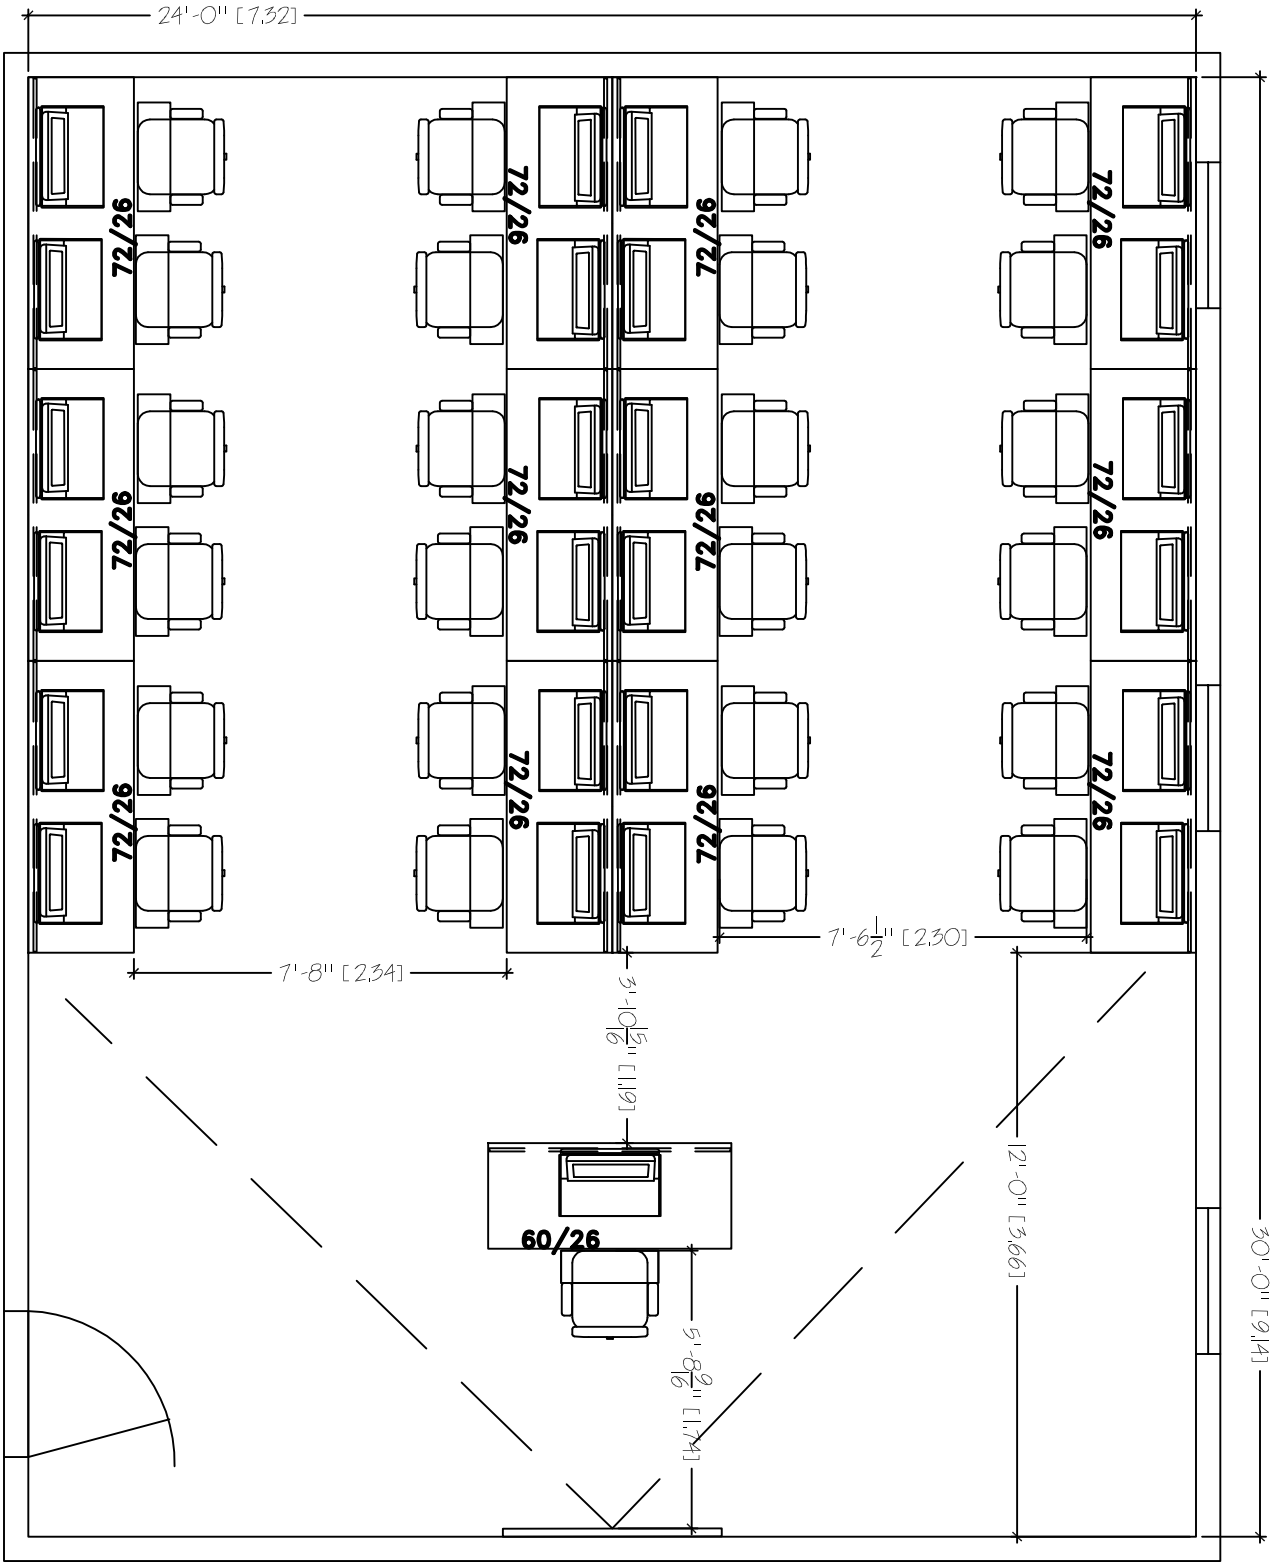

30'-0" [9,14]

DESKS OR TABLES
 24'X30'
 SEAT COUNT: 25

SMARTdesks
 514F Progress Drive
 Linthicum, MD 21090
 800.770.7042
 www.smartdesks.com

Property of CBT Supply, Inc. Not to be duplicated.
 All ideas, plans or arrangements indicated in this drawing
 are copyrighted and owned by CBT Supply, Inc. and shall not
 be reproduced, used or disclosed to any person or firm or
 corporation without written permission of CBT Supply, Inc.

SMARTdesks®
 DESIGN CENTER