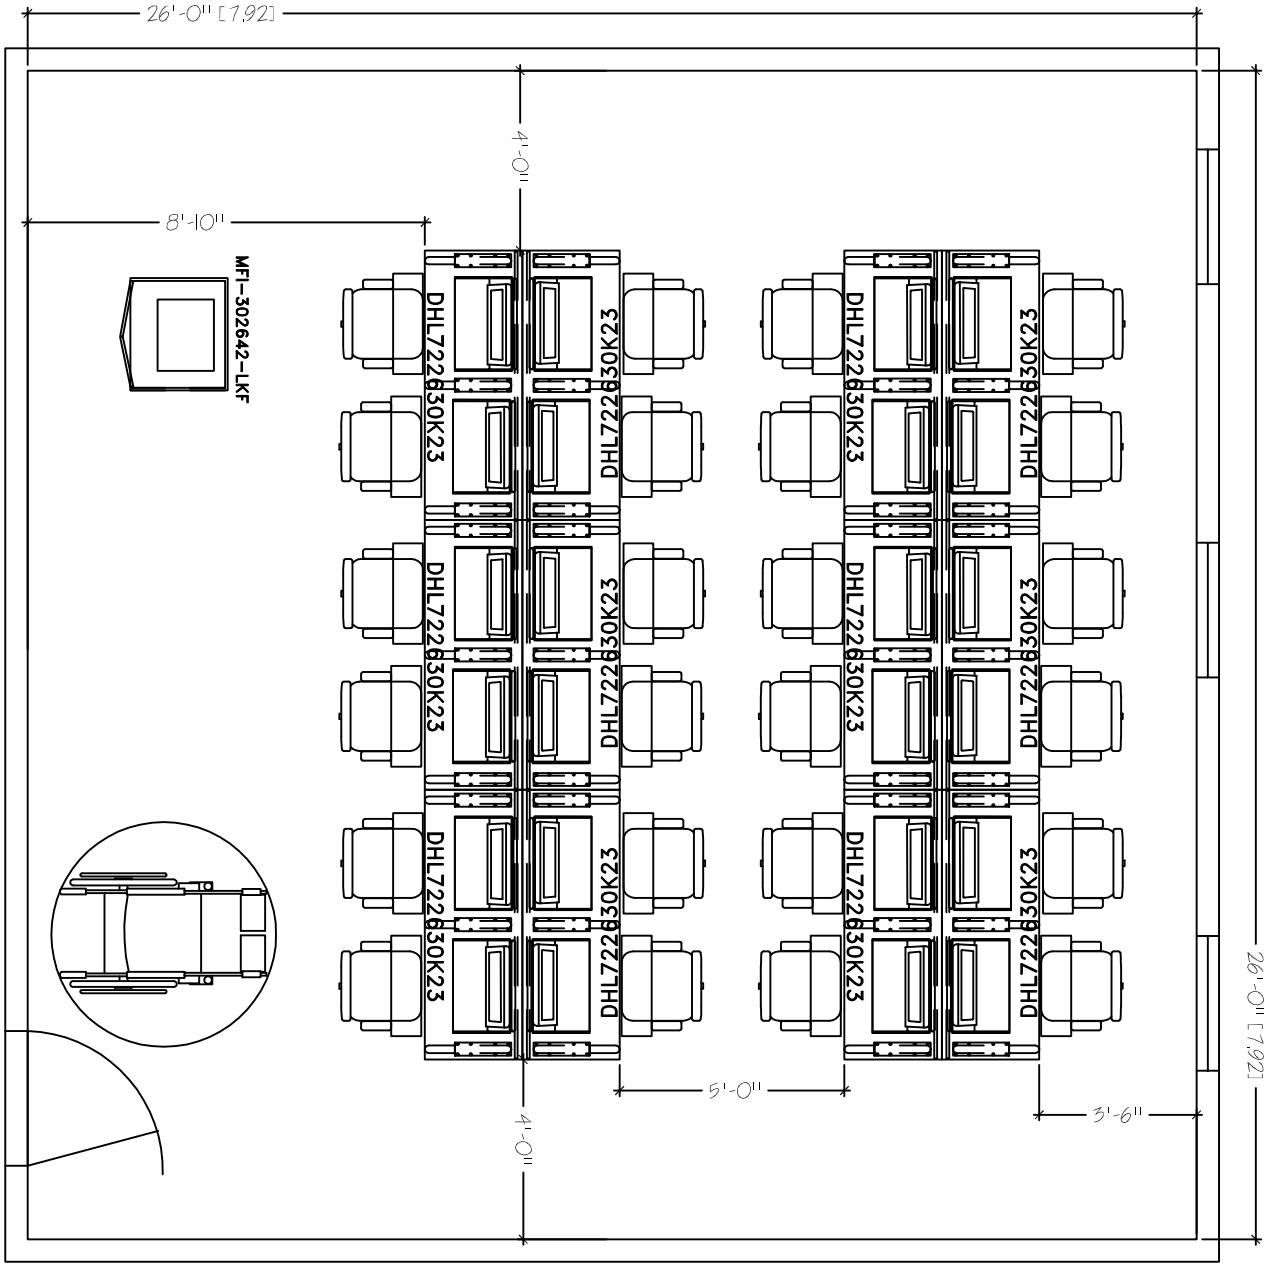

26'-0" [7.92]

26'-0" [7.92]

8'-10"

MFI-302642-LKF

4'-0"

4'-0"

5'-0"

3'-6"

26'-0" [7.92]

HORIZON LINE FK23
 26' X 26'
 SEAT COUNT: 24

SMARTdesks
 514F Progress Drive
 Lutham, MD 21090
 800.770.7042
 www.smartdesks.com

Property of CRT Supply, Inc. Not to be duplicated.
 All ideas, plans or arrangements indicated in this drawing
 are copyrighted and owned by CRT Supply, Inc. and shall not
 be reproduced, used or disclosed to any person or firm or
 corporation without written permission of CRT Supply, Inc.