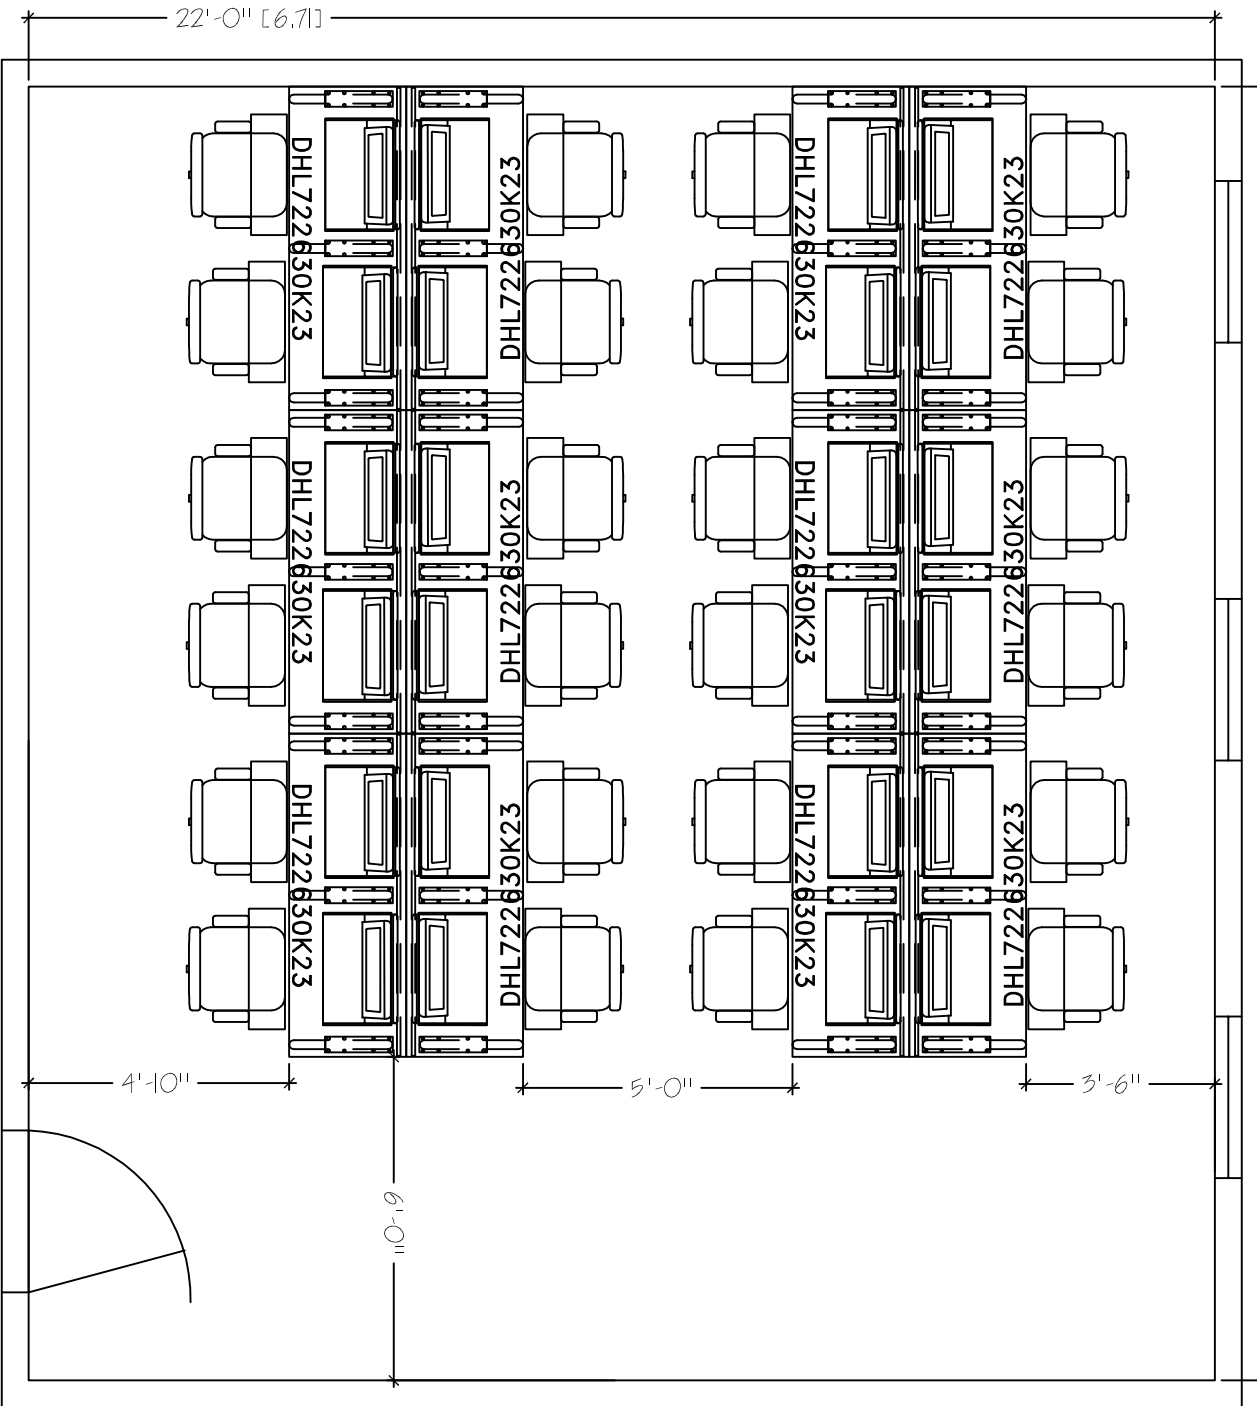

24'-0" [7.32]

HORIZON LINE FK23
 22'X24'
 SEAT COUNT: 24

SMARTdesks
 514F Progress Drive
 Linthicum, MD 21090
 800.770.7042
 www.smartdesks.com

Property of CRT Supply, Inc. Not to be duplicated.
 All ideas, plans or arrangements indicated in this drawing
 are copyrighted and owned by CRT Supply, Inc. and shall not
 be reproduced, used or disclosed to any person or firm or
 corporation without written permission of CRT Supply, Inc.

SMARTdesks

DESIGN CENTER