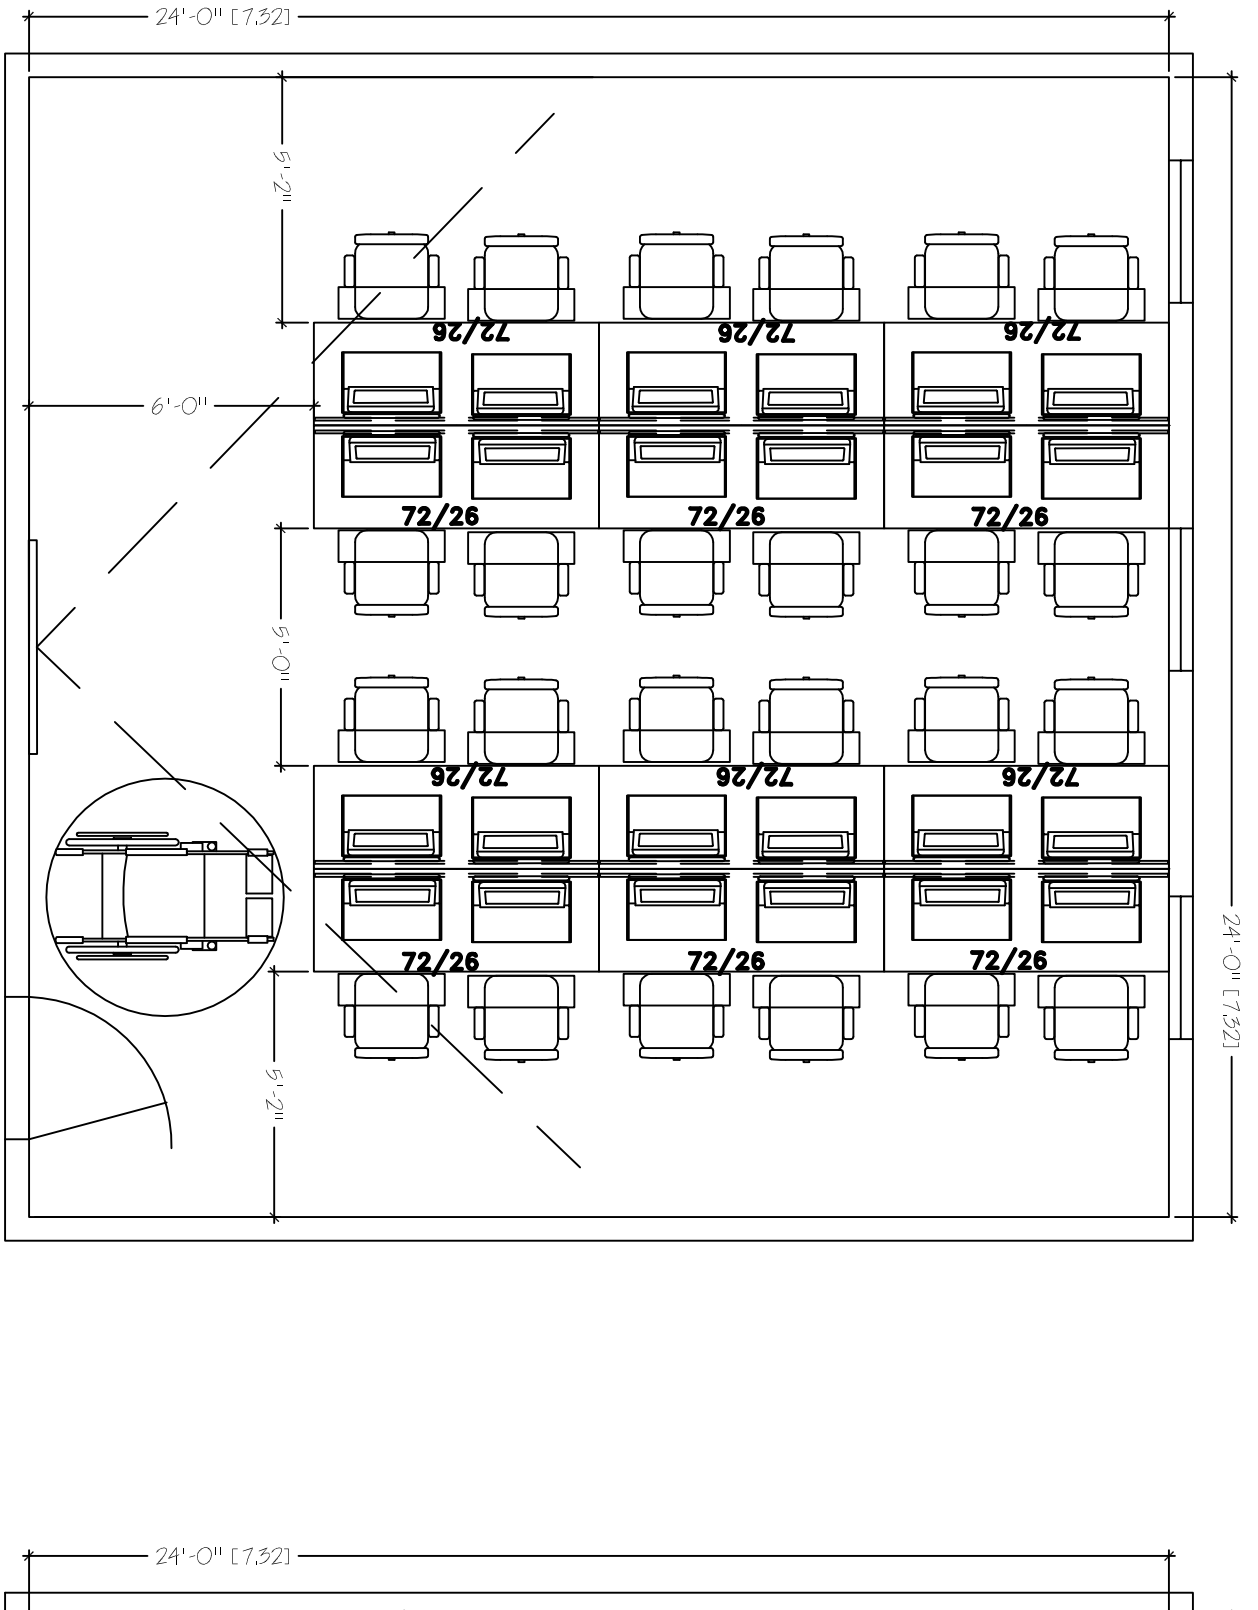

DESKS OR TABLES
 24'X24'
 SEAT COUNT: 24

SMARTdesks
 514F Progress Drive
 Linthicum, MD 21090
 800.770.7042
 www.smartdesks.com

Property of CBT Supply, Inc. Not to be duplicated.
 All ideas, plans or arrangements indicated in this drawing
 are copyrighted and owned by CBT Supply, Inc. and shall not
 be reproduced, used or disclosed to any person or firm or
 corporation without written permission of CBT Supply, Inc.

SMARTdesks®
 DESIGN CENTER