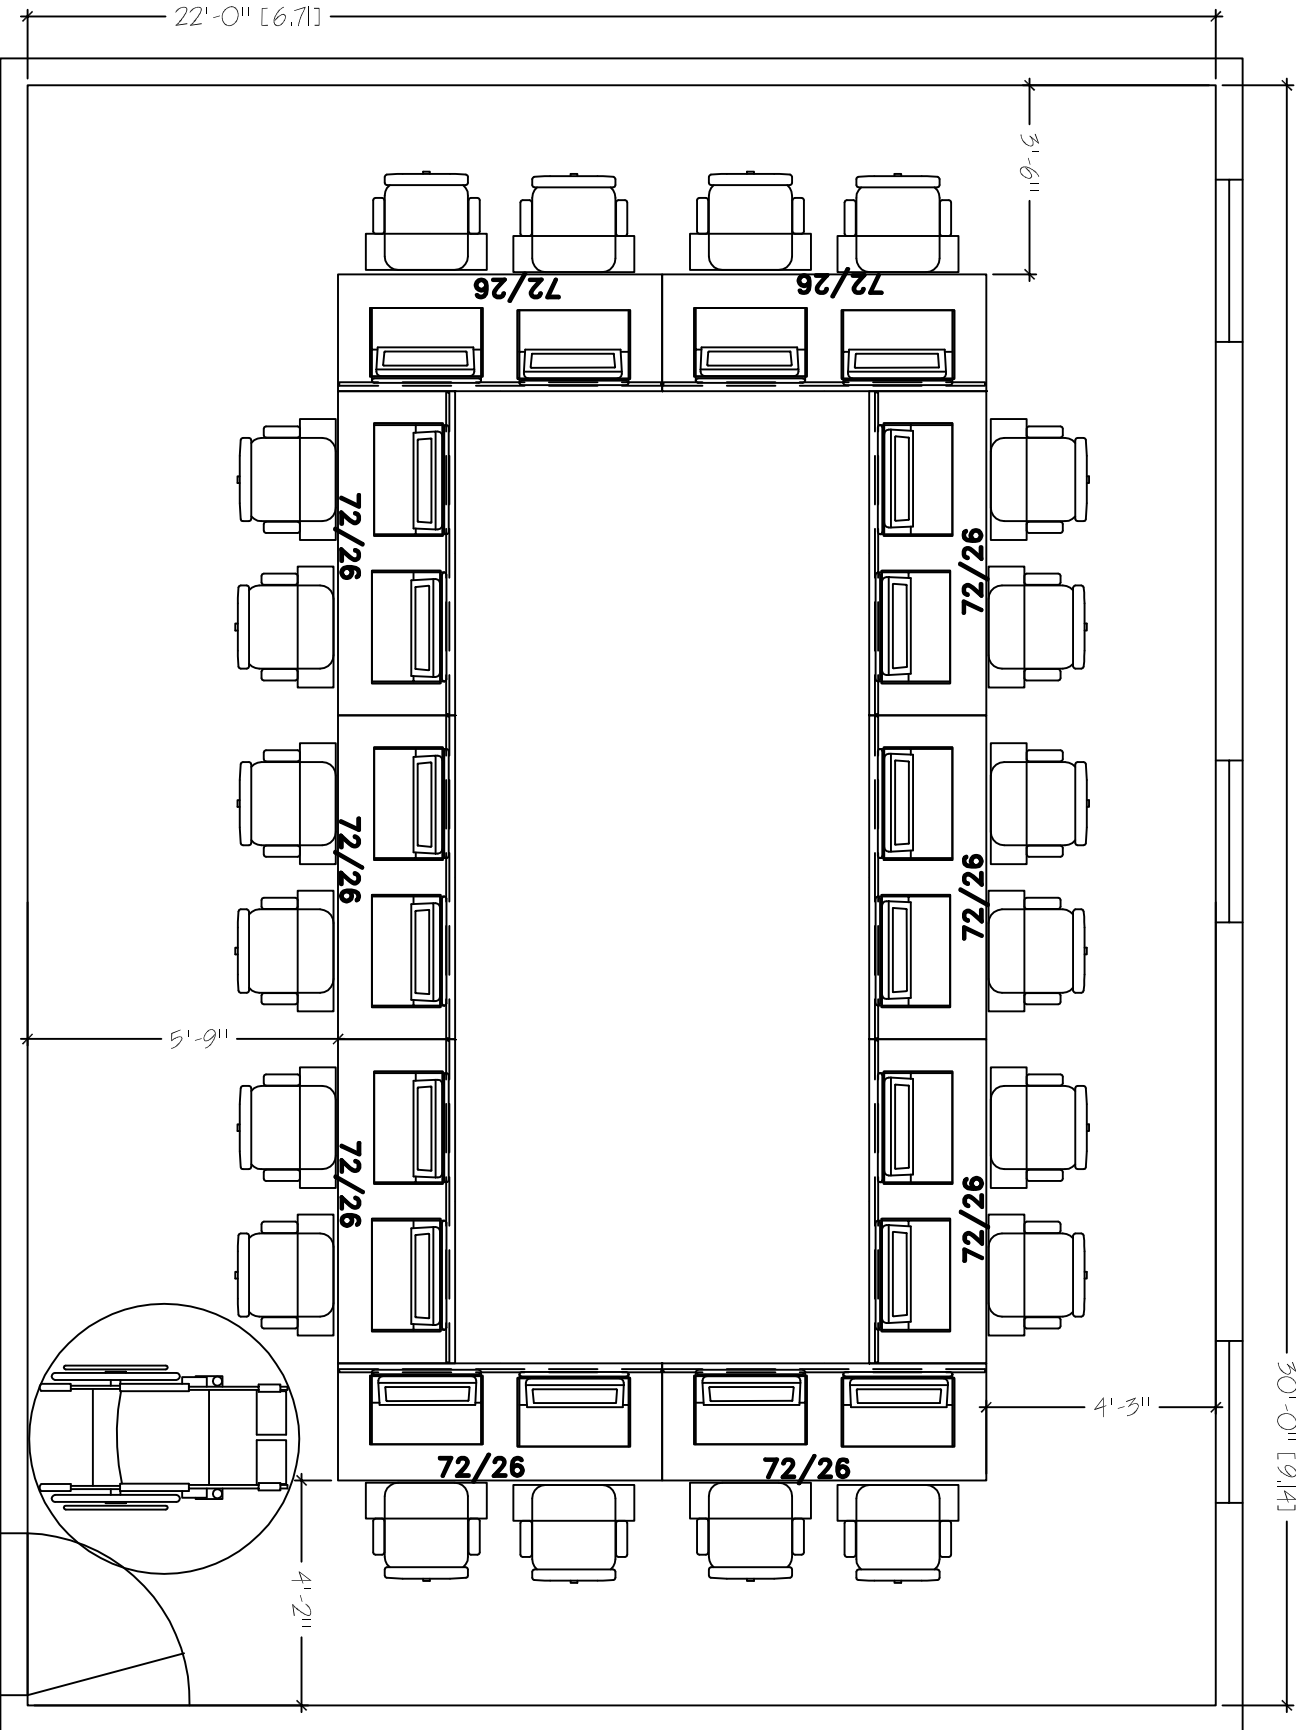

30'-0" [9.14]

DESKS OR TABLES  
 22' X 30'  
 SEAT COUNT: 20

SMARTdesks  
 514F Progress Drive  
 Luthlum, MD 21090  
 800.770.7042  
 www.smartdesks.com

Property of CBT Supply, Inc. Not to be duplicated.  
 All ideas, plans or arrangements indicated in this drawing  
 are copyrighted and owned by CBT Supply, Inc. and shall not  
 be reproduced, used or disclosed to any person or firm or  
 corporation without written permission of CBT Supply, Inc.

**SMARTdesks®**  
 DESIGN CENTER