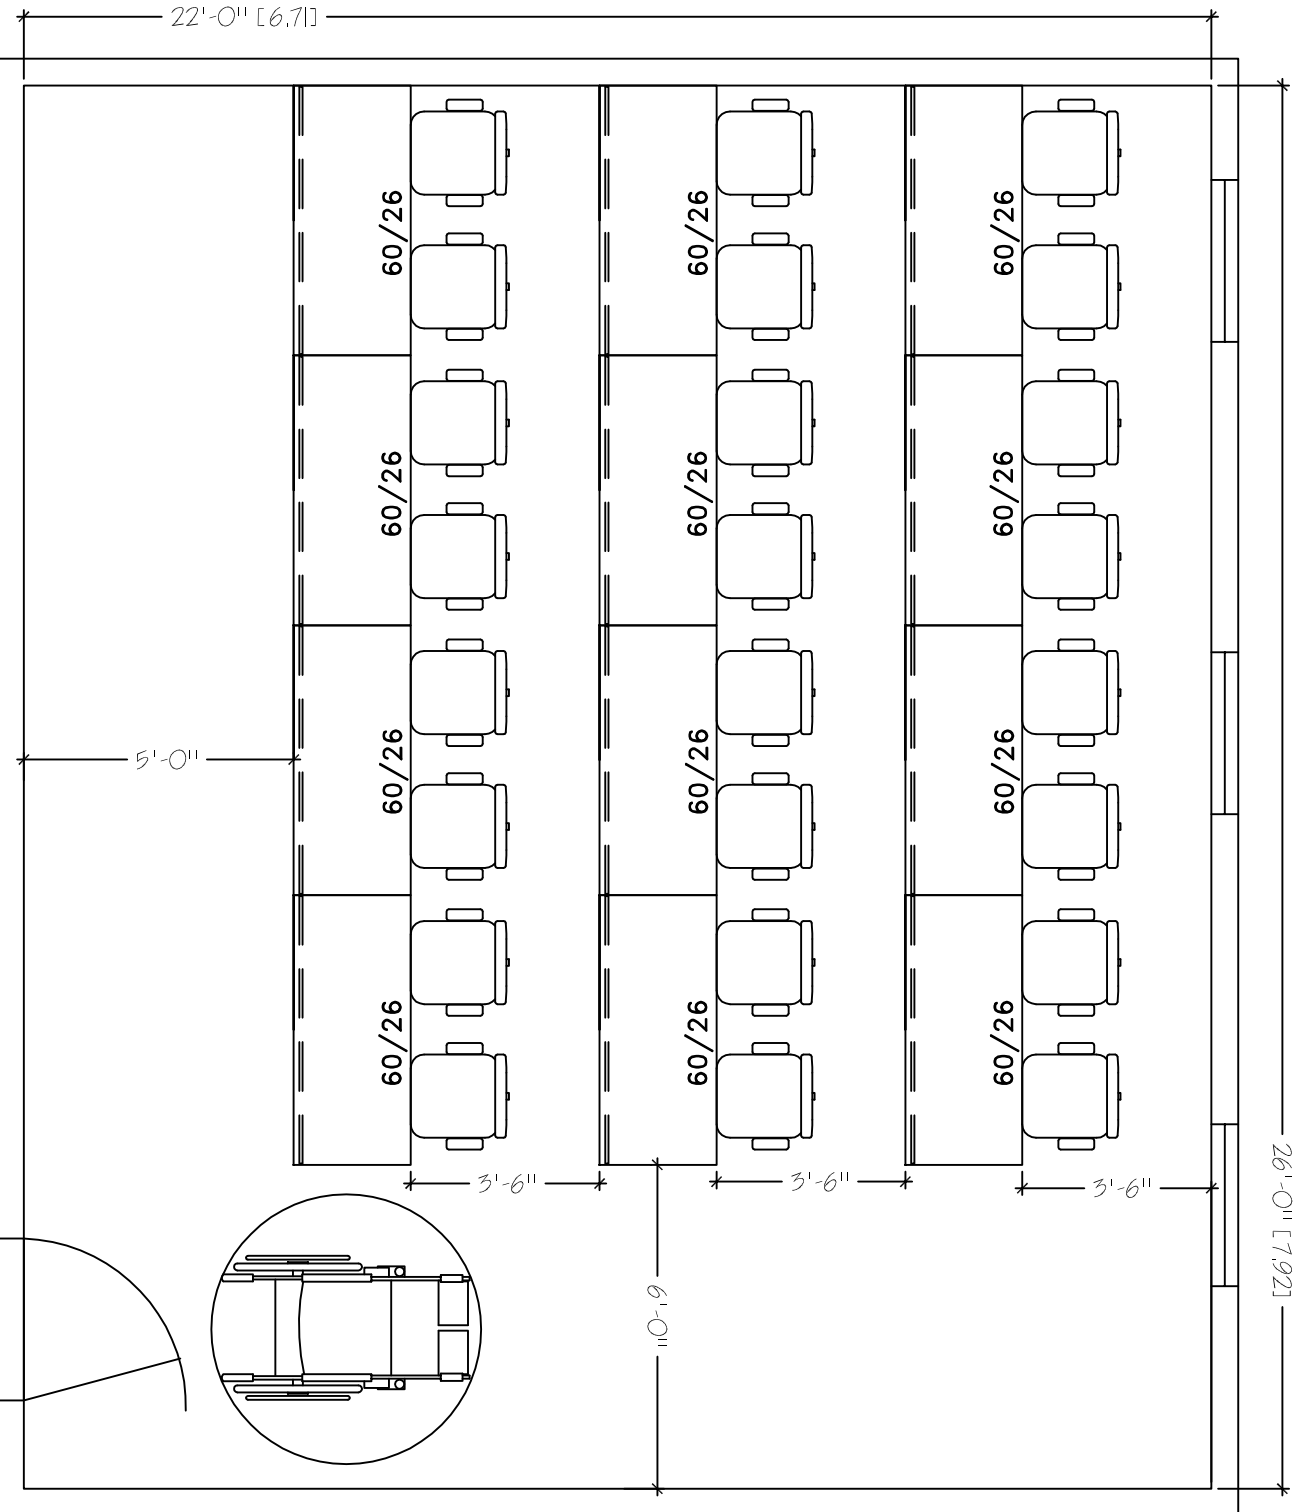

26'-0" [792]

DESK OR TABLE
 22'X26'
 SEAT COUNT: 24

SMARTdesks
 514F Progress Drive
 Linthicum, MD 21090
 800.770.7042
 www.smartdesks.com

Property of CBT Supply, Inc. Not to be duplicated.
 All ideas, plans or arrangements indicated in this drawing
 are copyrighted and owned by CBT Supply, Inc. and shall not
 be reproduced, used or disclosed to any person or firm or
 corporation without written permission of CBT Supply, Inc.

SMARTdesks

DESIGN CENTER