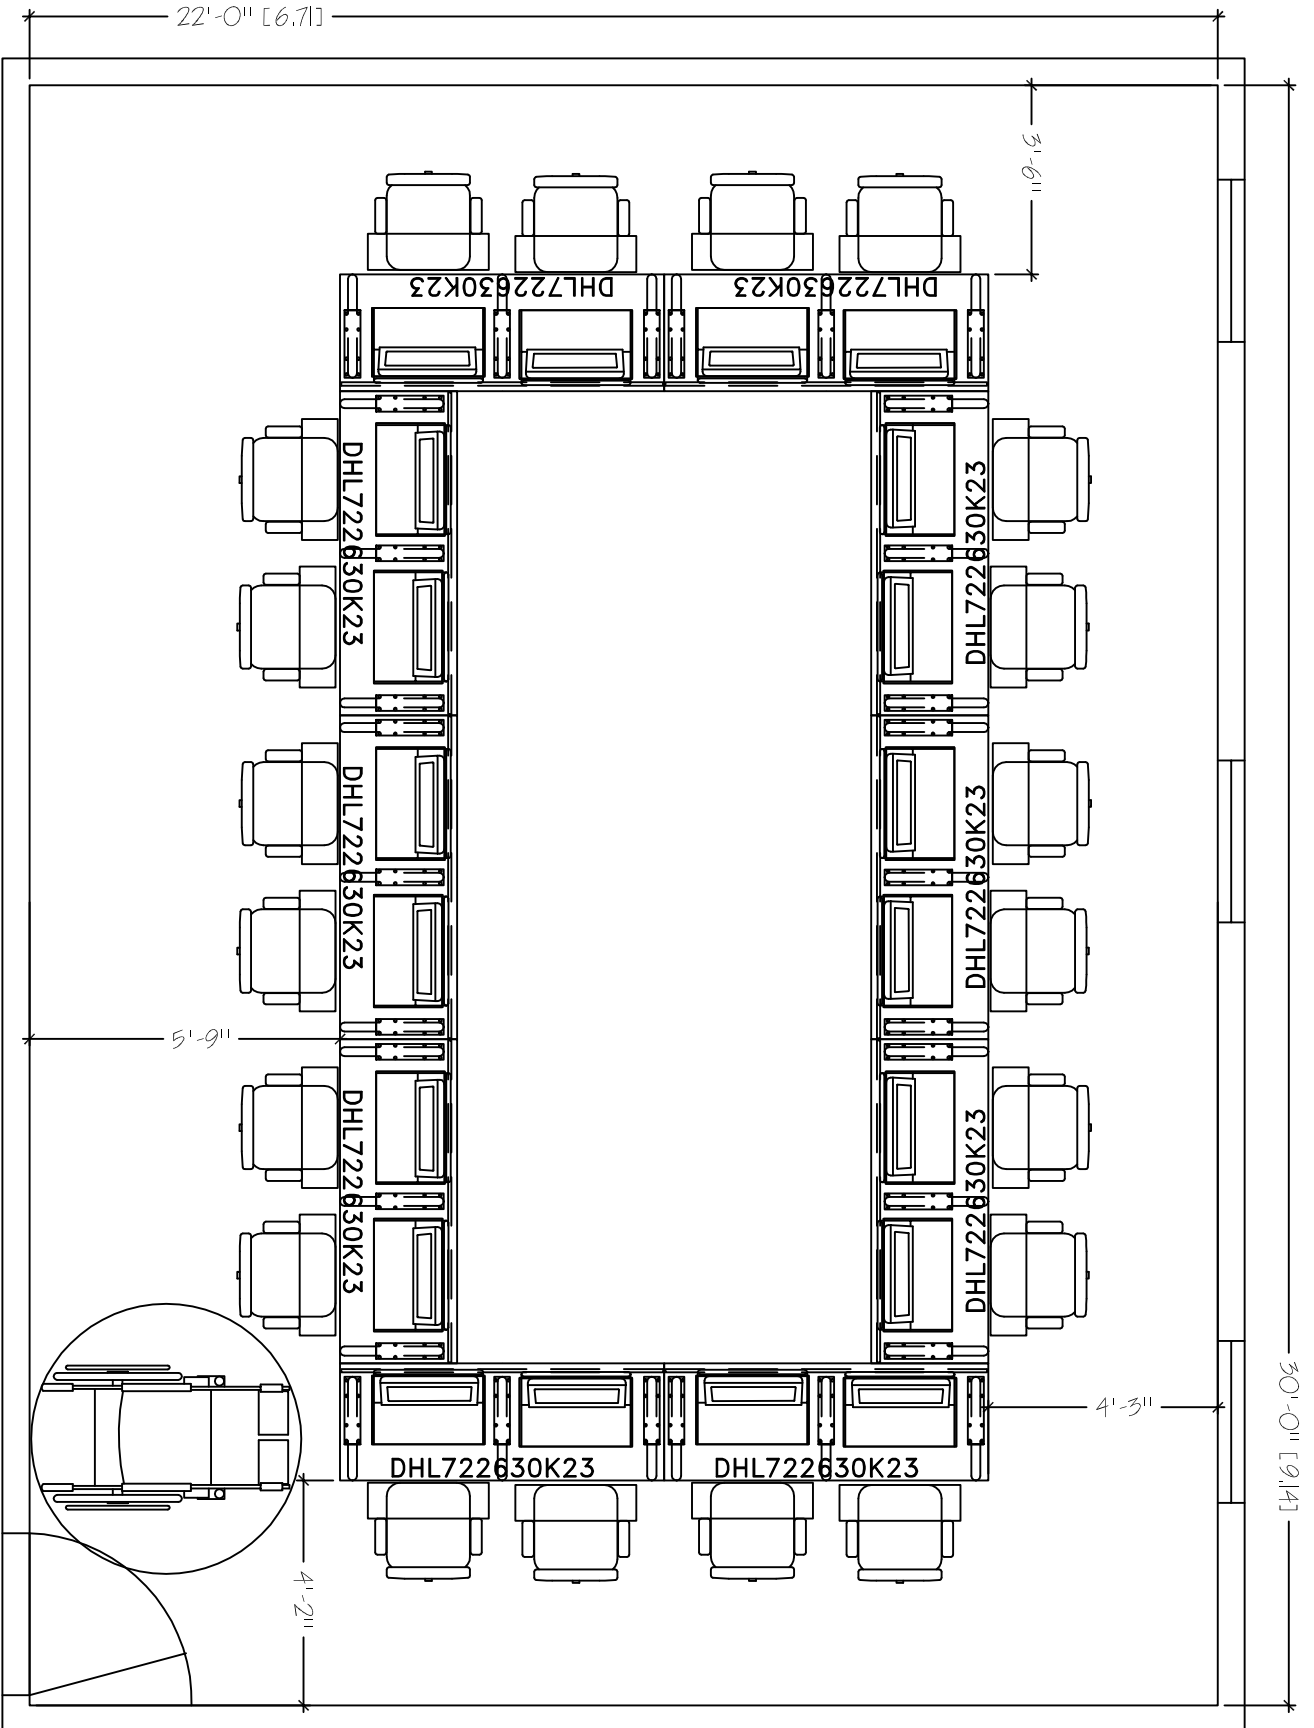

HORIZON LINE FK23
 22'X30'
 SEAT COUNT: 20

SMARTdesks
 514F Progress Drive
 Luthlum, MD 21090
 800.770.7042
 www.smartdesks.com

Property of CBT Supply, Inc. Not to be duplicated.
 All ideas, plans or arrangements indicated in this drawing
 are copyrighted and owned by CBT Supply, Inc. and shall not
 be reproduced, used or disclosed to any person or firm or
 corporation without written permission of CBT Supply, Inc.

SMARTdesks®
 DESIGN CENTER