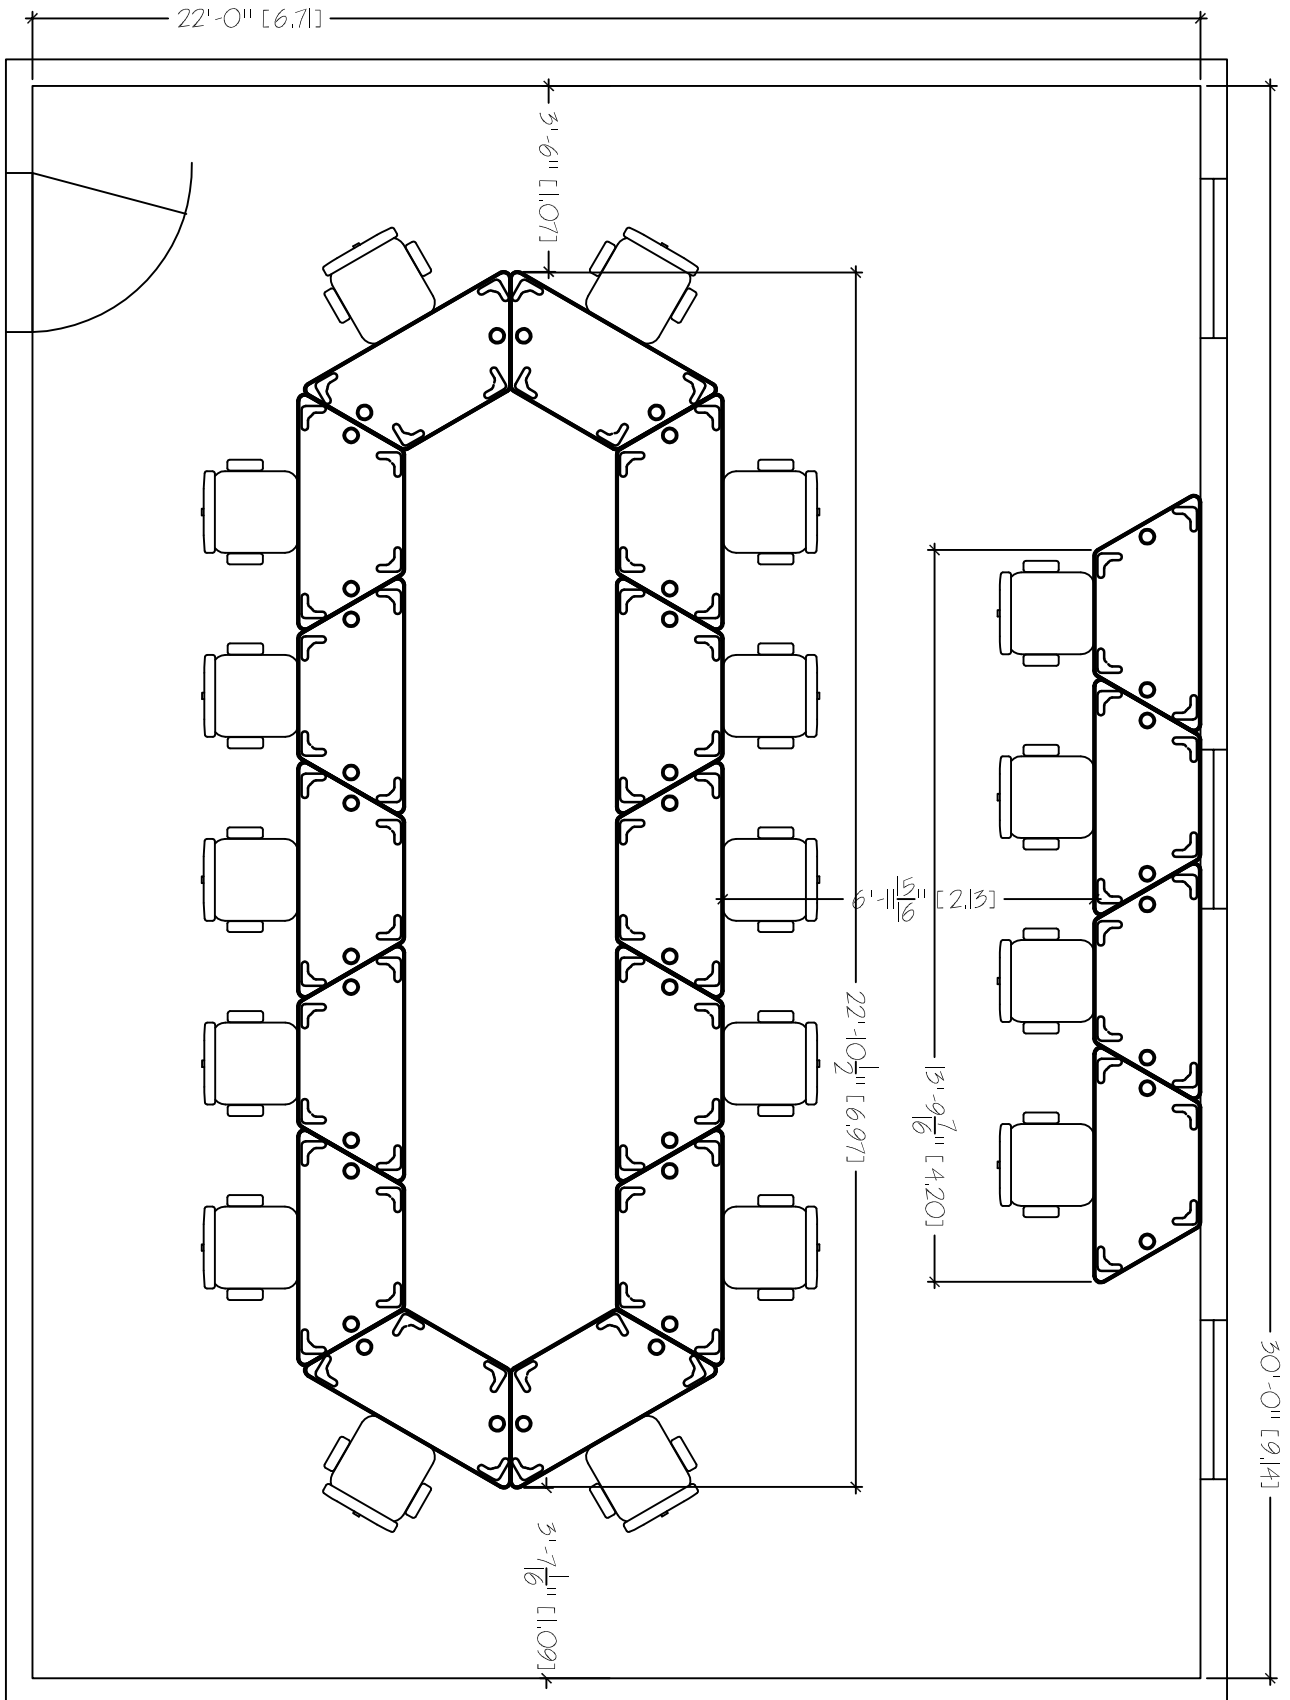

30'-0" [9.14]

22'-0" [6.71]

3'-6" [1.07]

22'-10 1/2" [6.97]

13'-9 7/16" [4.20]

3'-7 1/16" [1.09]

TRAPEZA
 22'X30'
 TABLE COUNT: 18

SMARTdesks
 514F Progress Drive
 Luthlum, MD 21090
 800.770.7042
 www.smartdesks.com