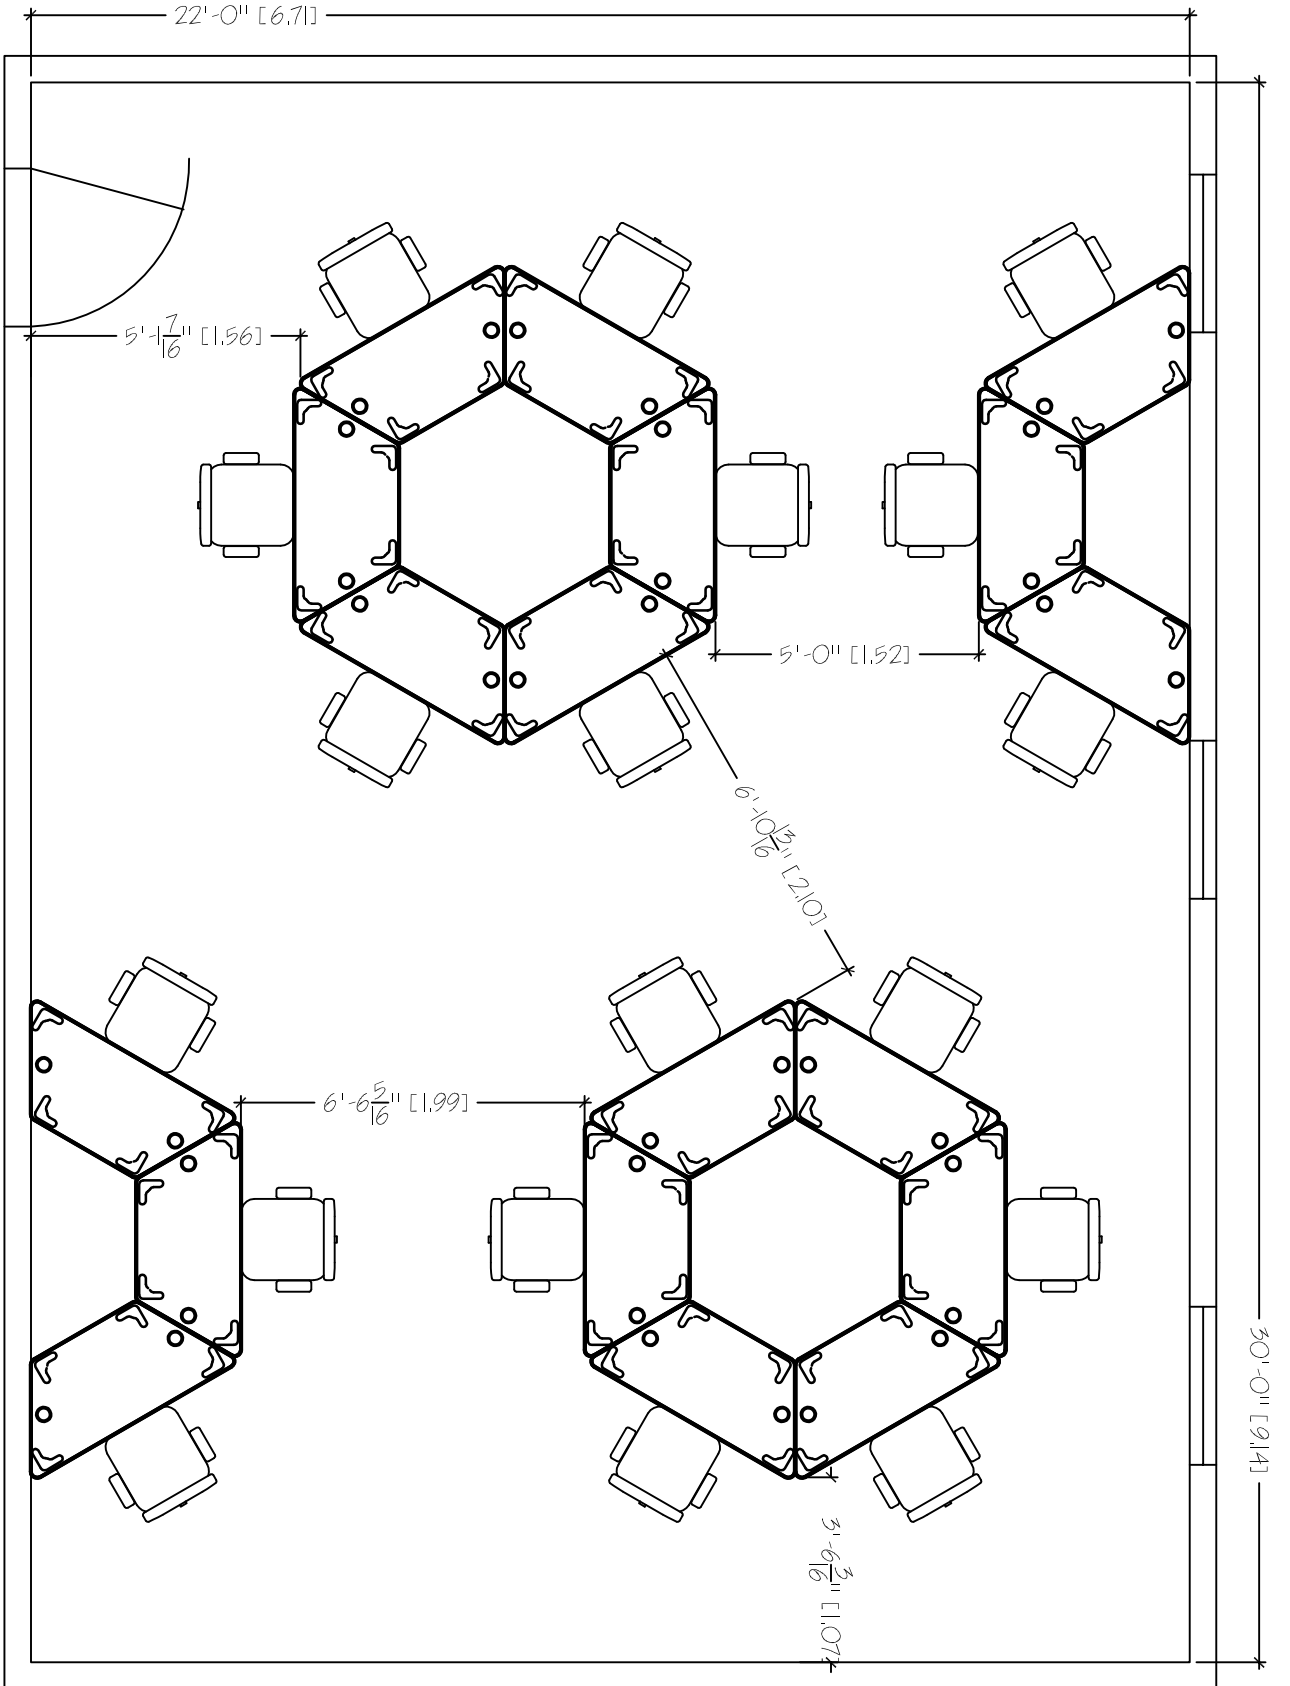

TRAPEZA
 22'X30'
 TABLE COUNT: 18

SMARTdesks
 514F Progress Drive
 Luthlum, MD 21090
 800.770.7042
 www.smartdesks.com

Property of CRT Supply, Inc. Not to be duplicated.
 All ideas, plans or arrangements indicated in this drawing
 are copyrighted and owned by CRT Supply, Inc. and shall not
 be reproduced, used or disclosed to any person or firm or
 corporation without written permission of CRT Supply, Inc.