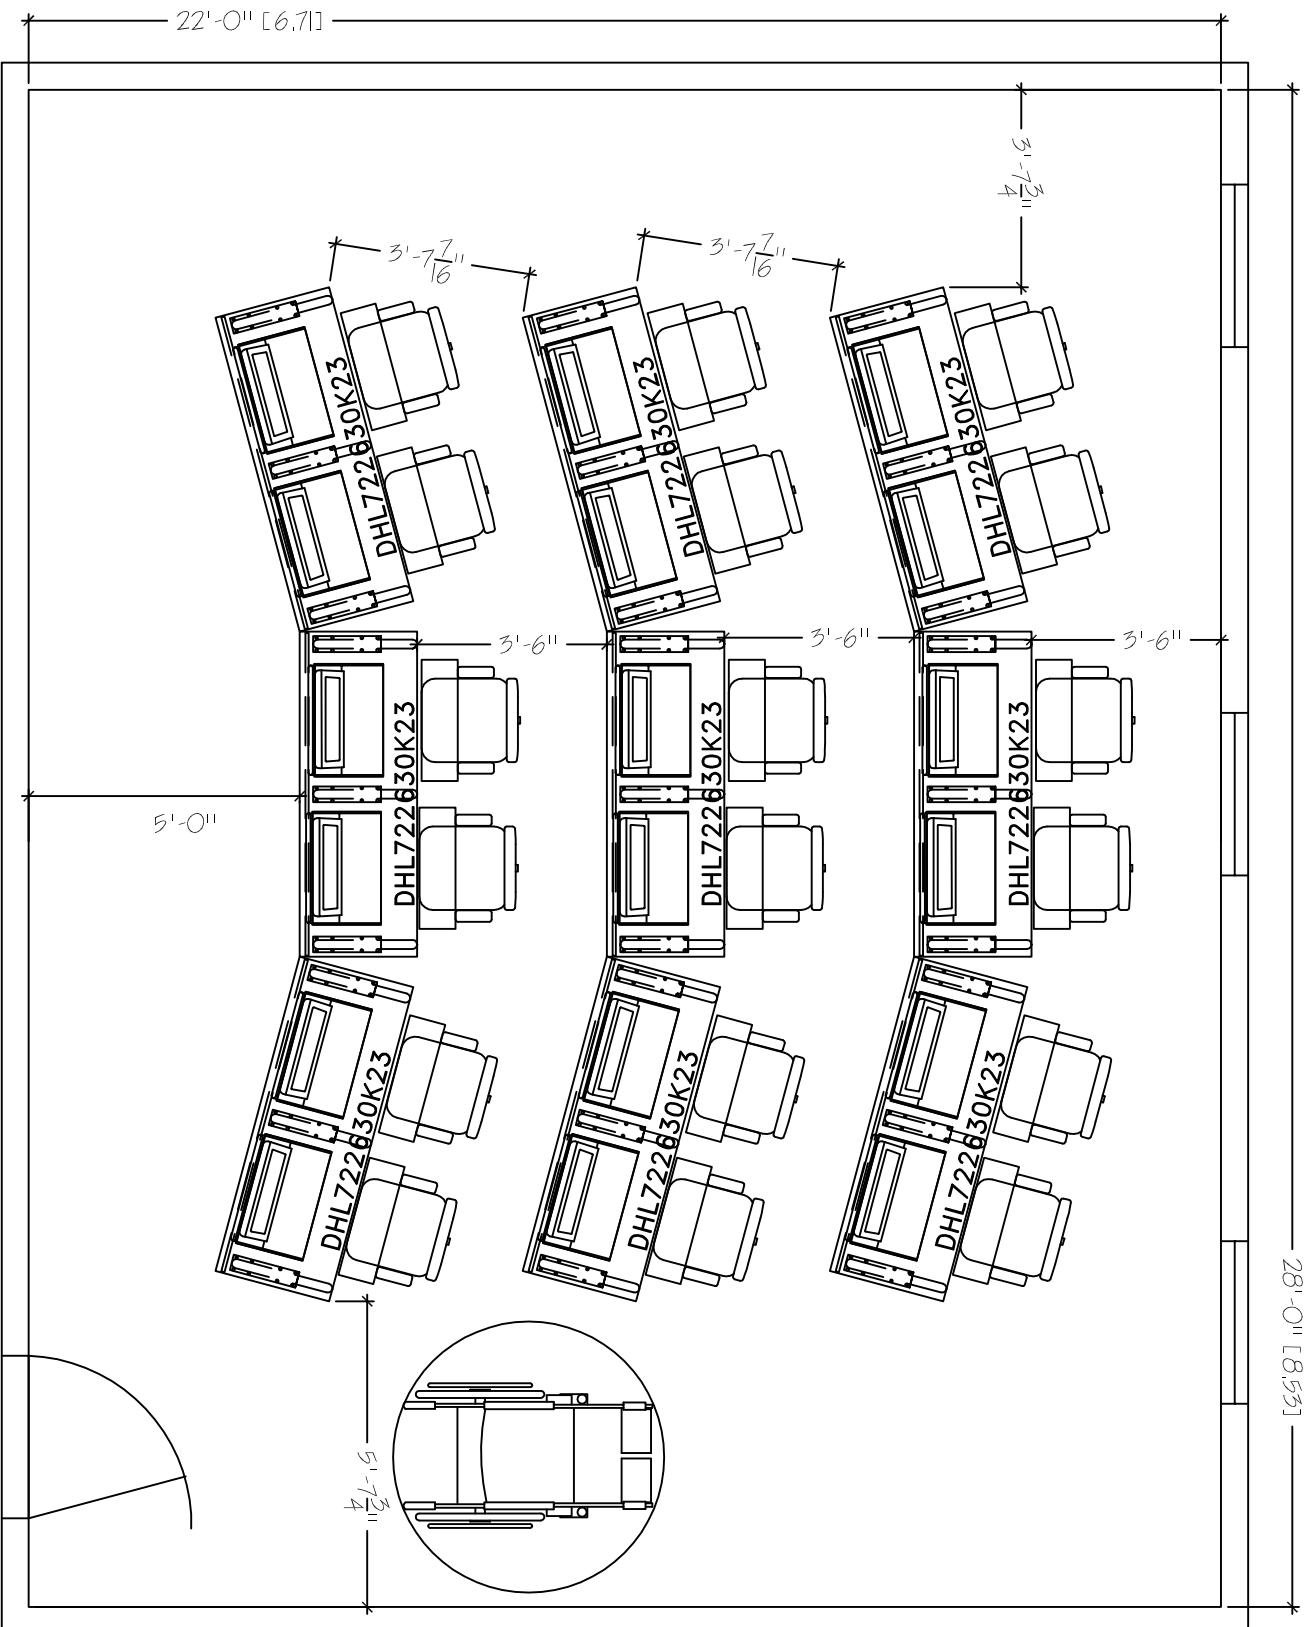

HORIZON LINE FK23
 22'x28'
 SEAT COUNT: 18

SMARTdesks
 514F Progress Drive
 Lutham, MD 21090
 800.770.7042
 www.smartdesks.com

Property of CBRT Supply, Inc. Not to be duplicated.
 All ideas, plans or arrangements indicated in this drawing
 are copyrighted and owned by CBRT Supply, Inc. and shall not
 be reproduced, used or disclosed to any person or firm or
 corporation without written permission of CBRT Supply, Inc.

SMARTdesks®

DESIGN CENTER