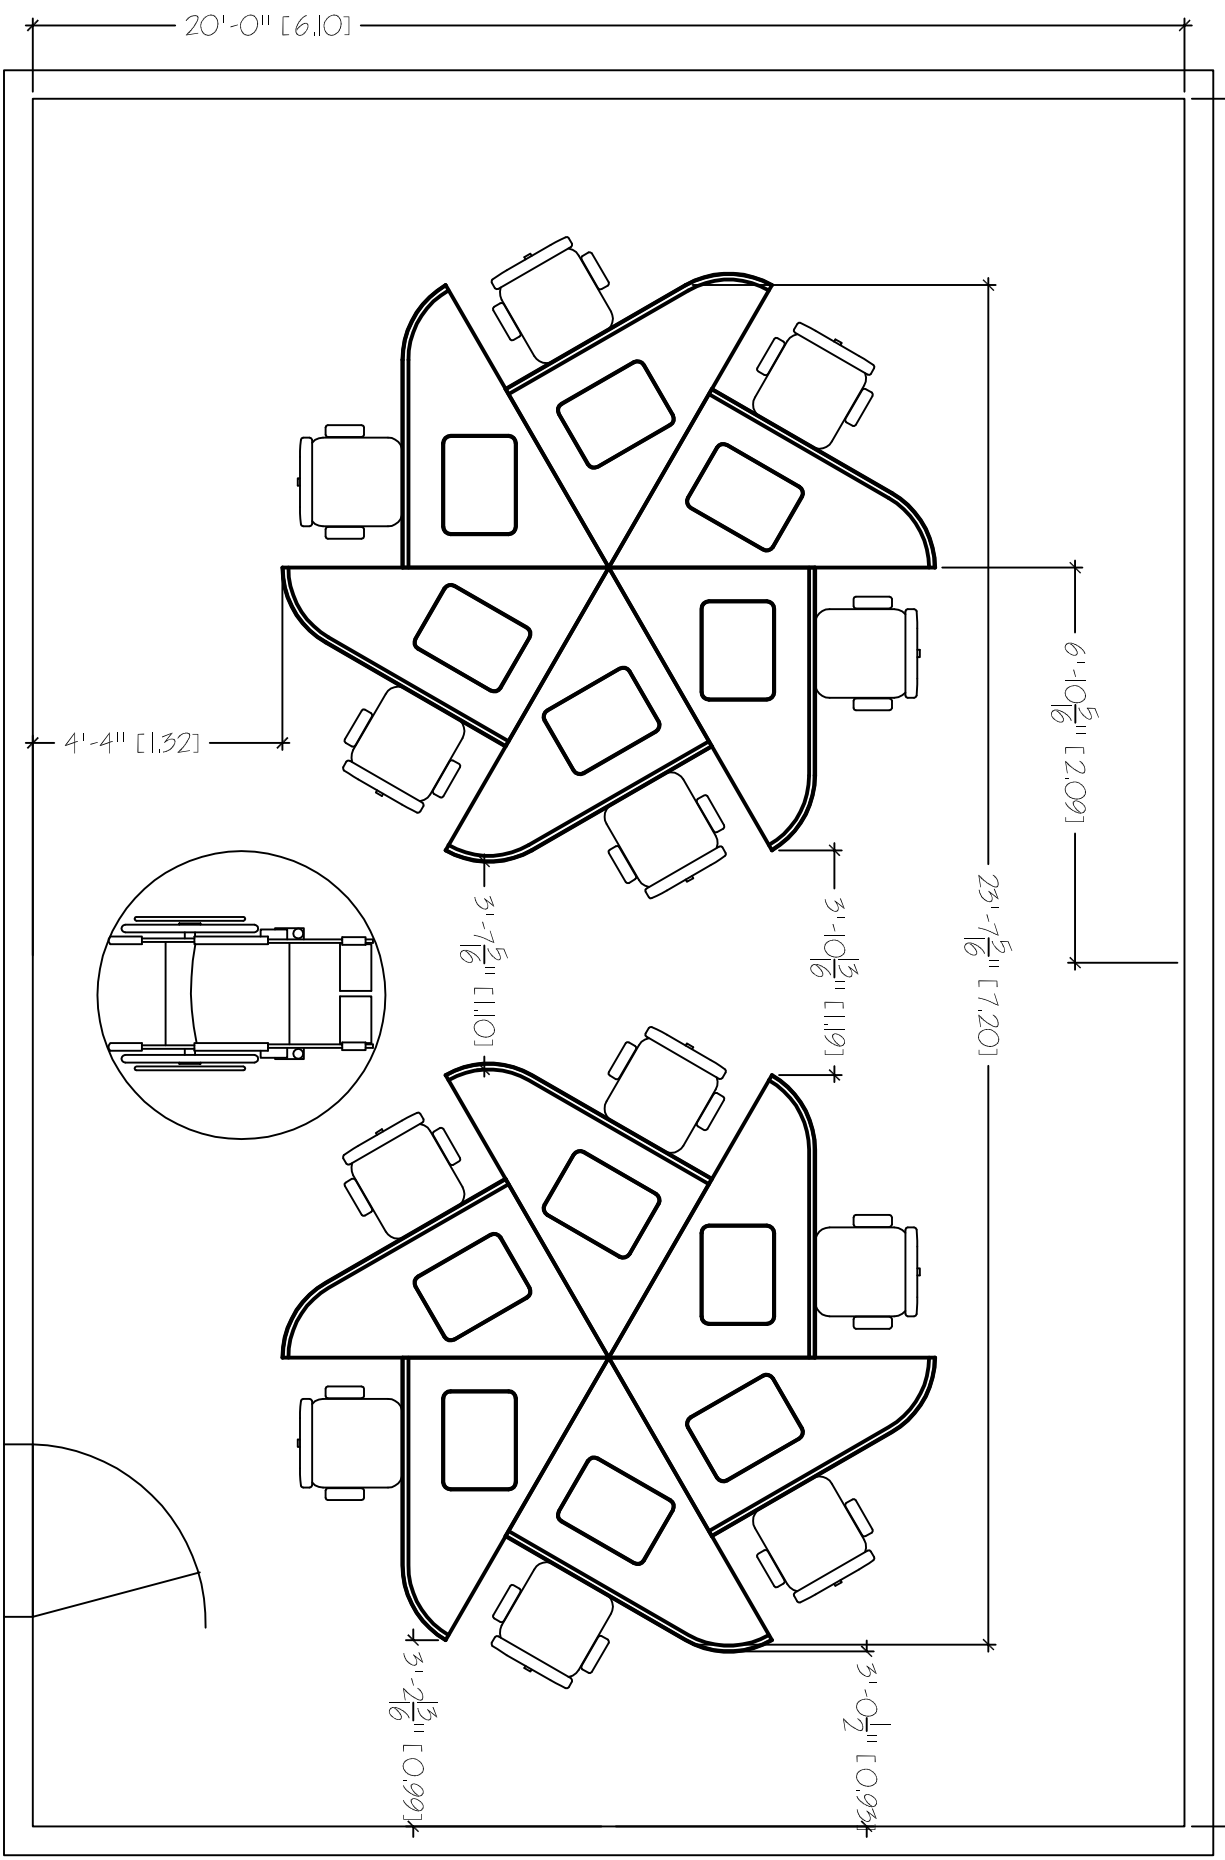

30'-0" [9.14]

EXCHANGE TABLES
 20'X30'
 SEAT COUNT: 12

SMARTdesks
 514F Progress Drive
 Linthicum, MD 21090
 800.770.7042
 www.smartdesks.com

Property of CBT Supply, Inc. Not to be duplicated.
 All ideas, plans or arrangements indicated in this drawing
 are copyrighted and owned by CBT Supply, Inc. and shall not
 be reproduced, used or disclosed to any person or firm or
 corporation without written permission of CBT Supply, Inc.

SMARTdesks®

DESIGN CENTER