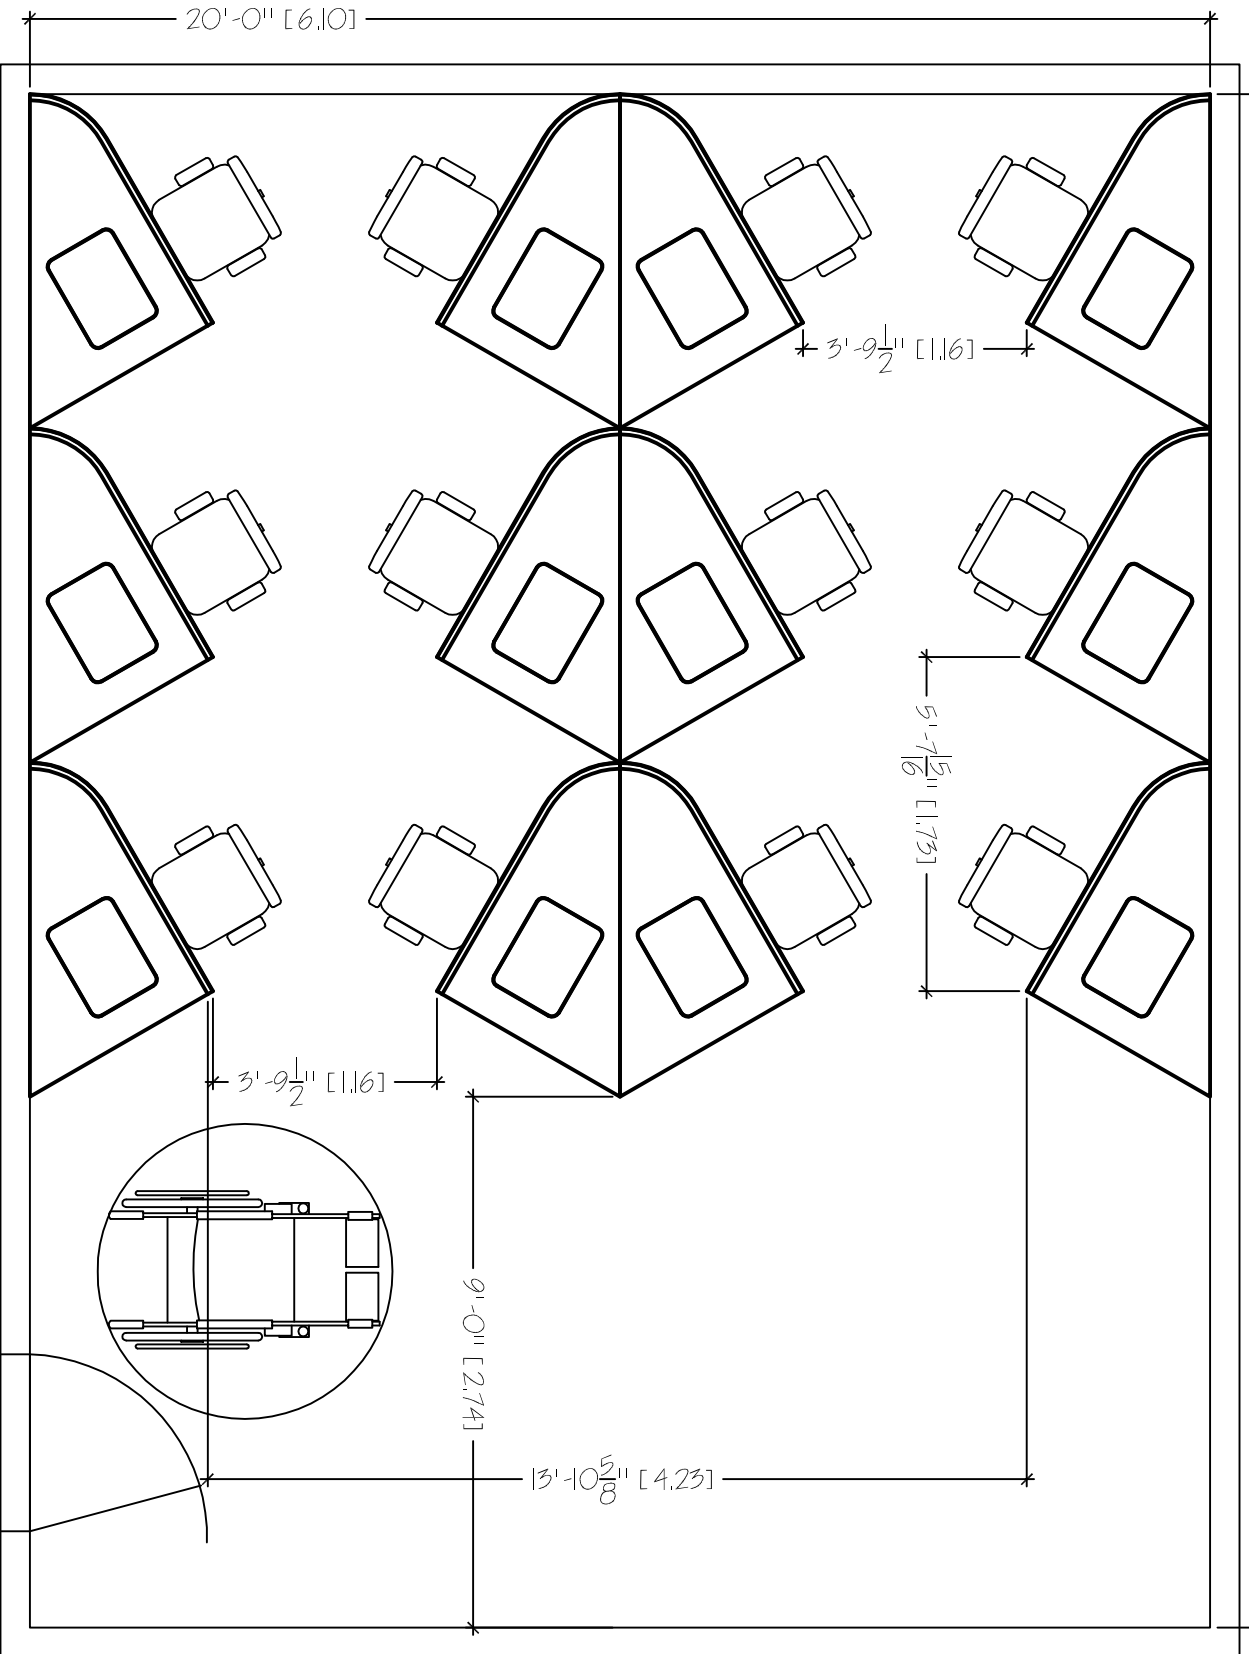

26'-0" [7.92]

EXCHANGE TABLES  
 20'X26'  
 SEAT COUNT: 12

SMARTdesks  
 514F Progress Drive  
 Luthlum, MD 21090  
 800.770.7042  
 www.smartdesks.com

Property of CBT Supply, Inc. Not to be duplicated.  
 All ideas, plans or arrangements indicated in this drawing  
 are copyrighted and owned by CBT Supply, Inc. and shall not  
 be reproduced, used or disclosed to any person or firm or  
 corporation without written permission of CBT Supply, Inc.