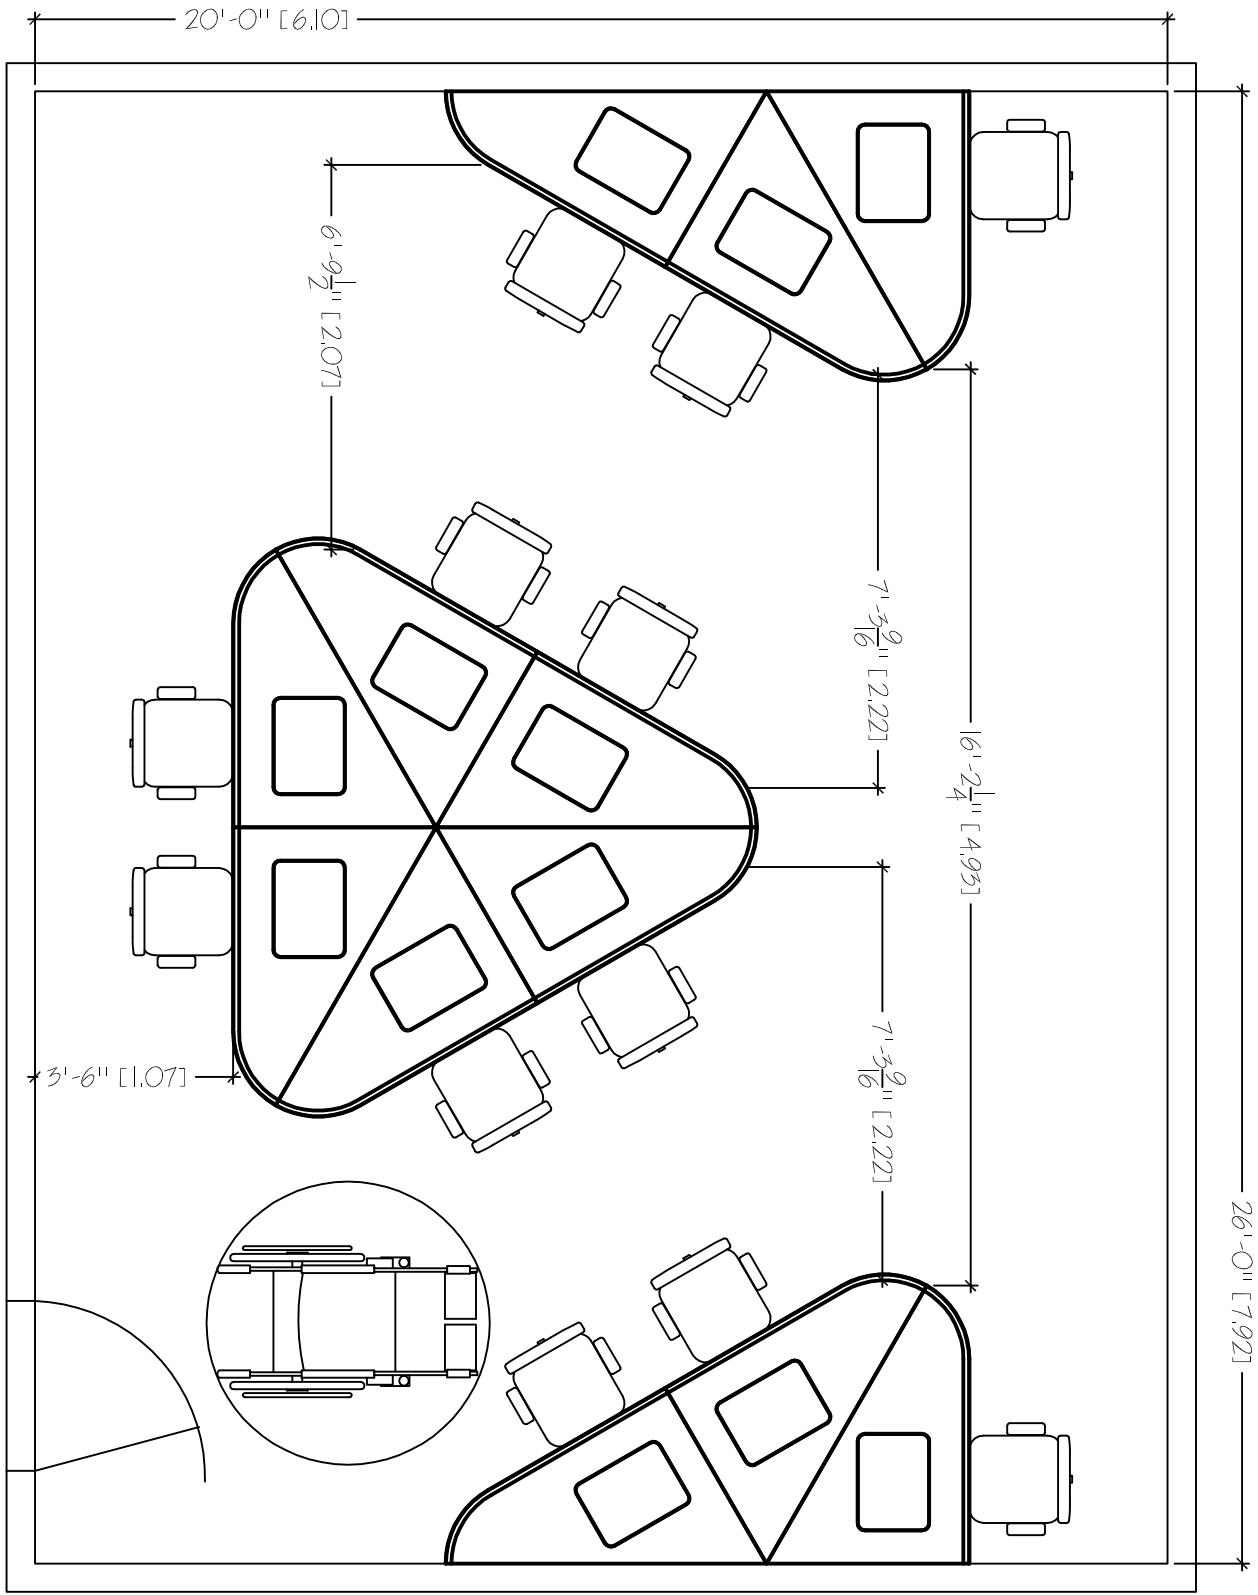

26'-0" [7.92]

EXCHANGE TABLES
 20'X26'
 SEAT COUNT: 12

SMARTdesks
 514F Progress Drive
 Luthlum, MD 21090
 800.770.7042
 www.smartdesks.com

Property of CBT Supply, Inc. Not to be duplicated.
 All ideas, plans or arrangements indicated in this drawing
 are copyrighted and owned by CBT Supply, Inc. and shall not
 be reproduced, used or disclosed to any person or firm or
 corporation without written permission of CBT Supply, Inc.

SMARTdesks®

DESIGN CENTER