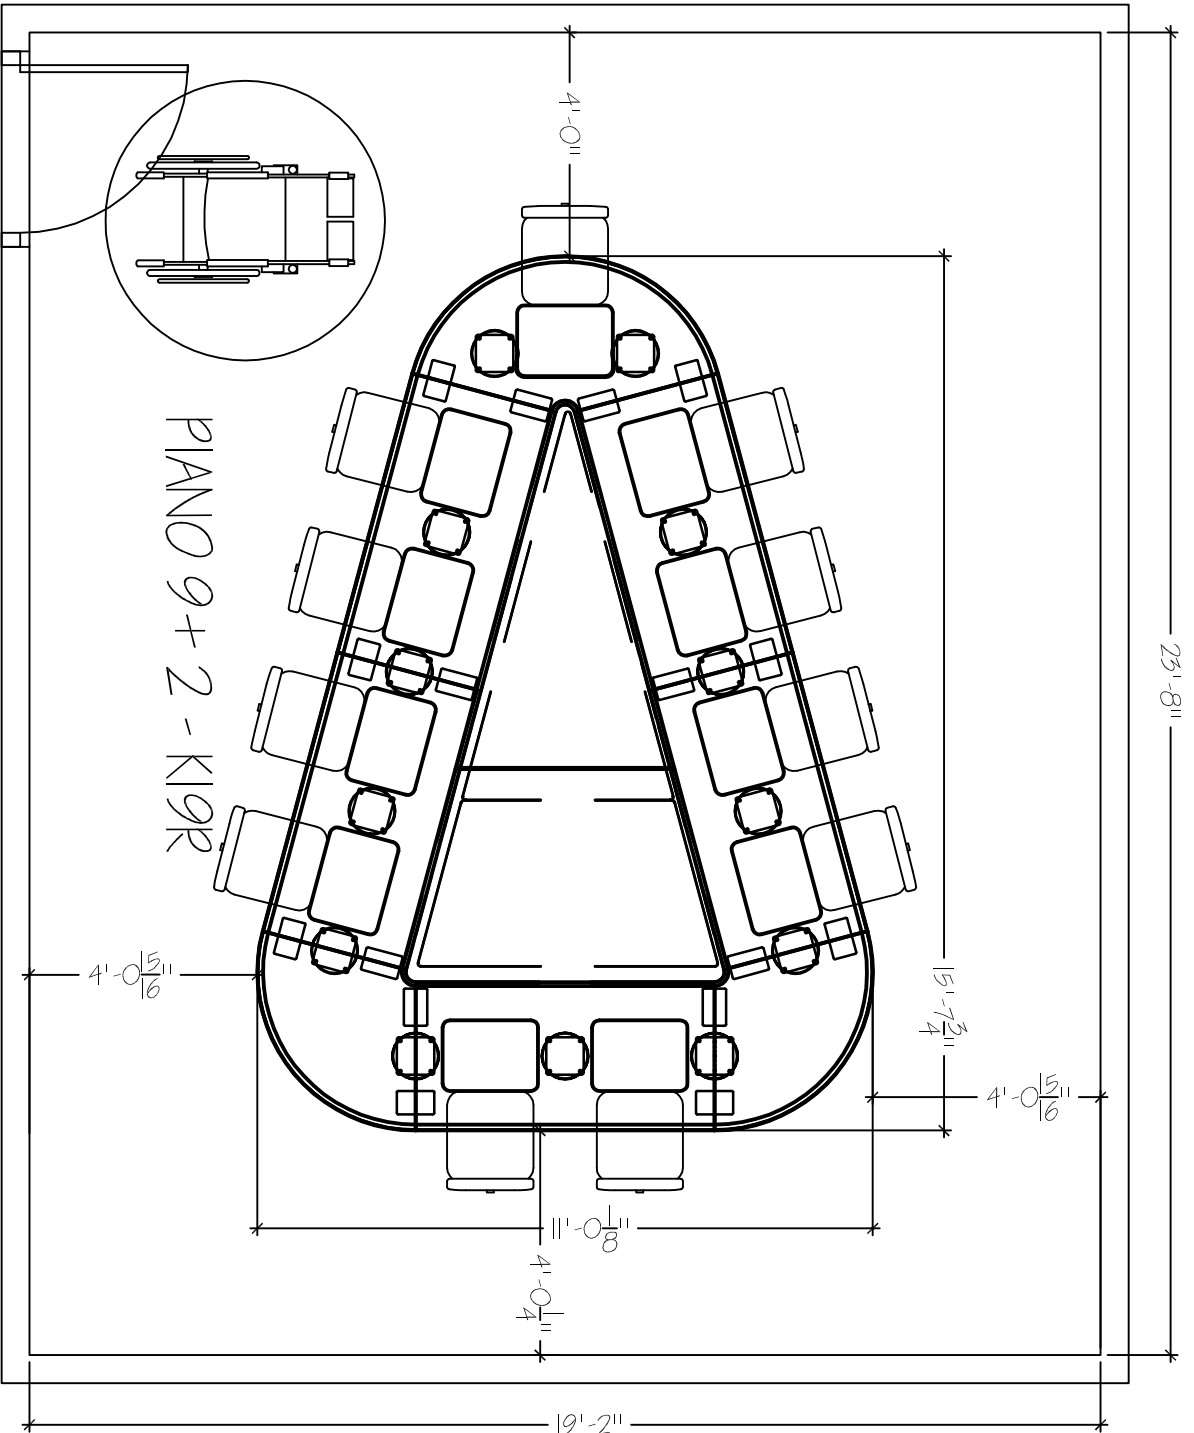

23'-8"

PLANO 9+2 - K19R

MINIMUM ROOM DIMENSIONS

PLANO TABLE 9+2-K19R
 MINIMAL ROOM DIMENSIONS: 19'-2"X23'-8"
 TABLE COUNT: 1

SMARTdesks
 514F Progress Drive
 Luthlum, MD 21090
 800.770.7042
 www.smartdesks.com