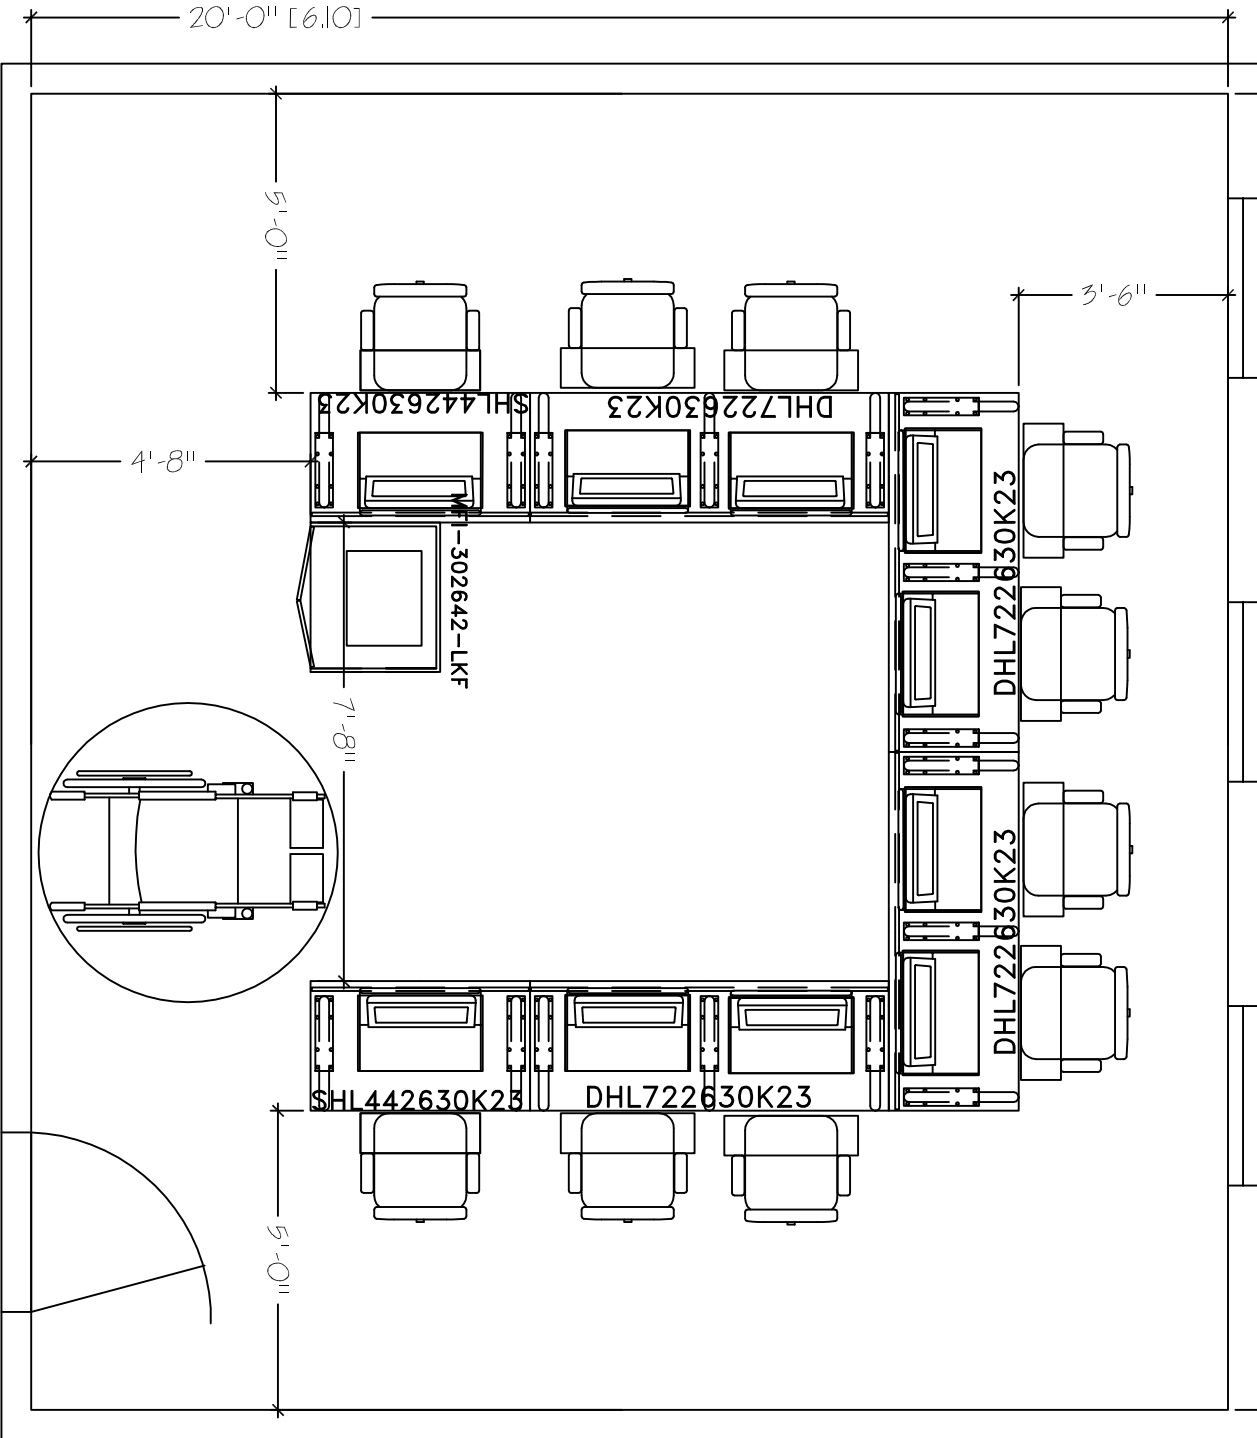

22'-0" [6.71]

20'-0" [6.10]

5'-0"

3'-6"

4'-8"

-302642-LKF

7'-8"

SHL442630K23

DHL722630K23

5'-0"

HORIZON LINE FK23
 20'X22'
 SEAT COUNT: 10

SMARTdesks
 514F Progress Drive
 Luthlum, MD 21090
 800.770.7042
 www.smartdesks.com

Property of CRT Supply, Inc. Not to be duplicated.
 All ideas, plans or arrangements indicated in this drawing
 are copyrighted and owned by CRT Supply, Inc. and shall not
 be reproduced, used or disclosed to any person or firm or
 corporation without written permission of CRT Supply, Inc.