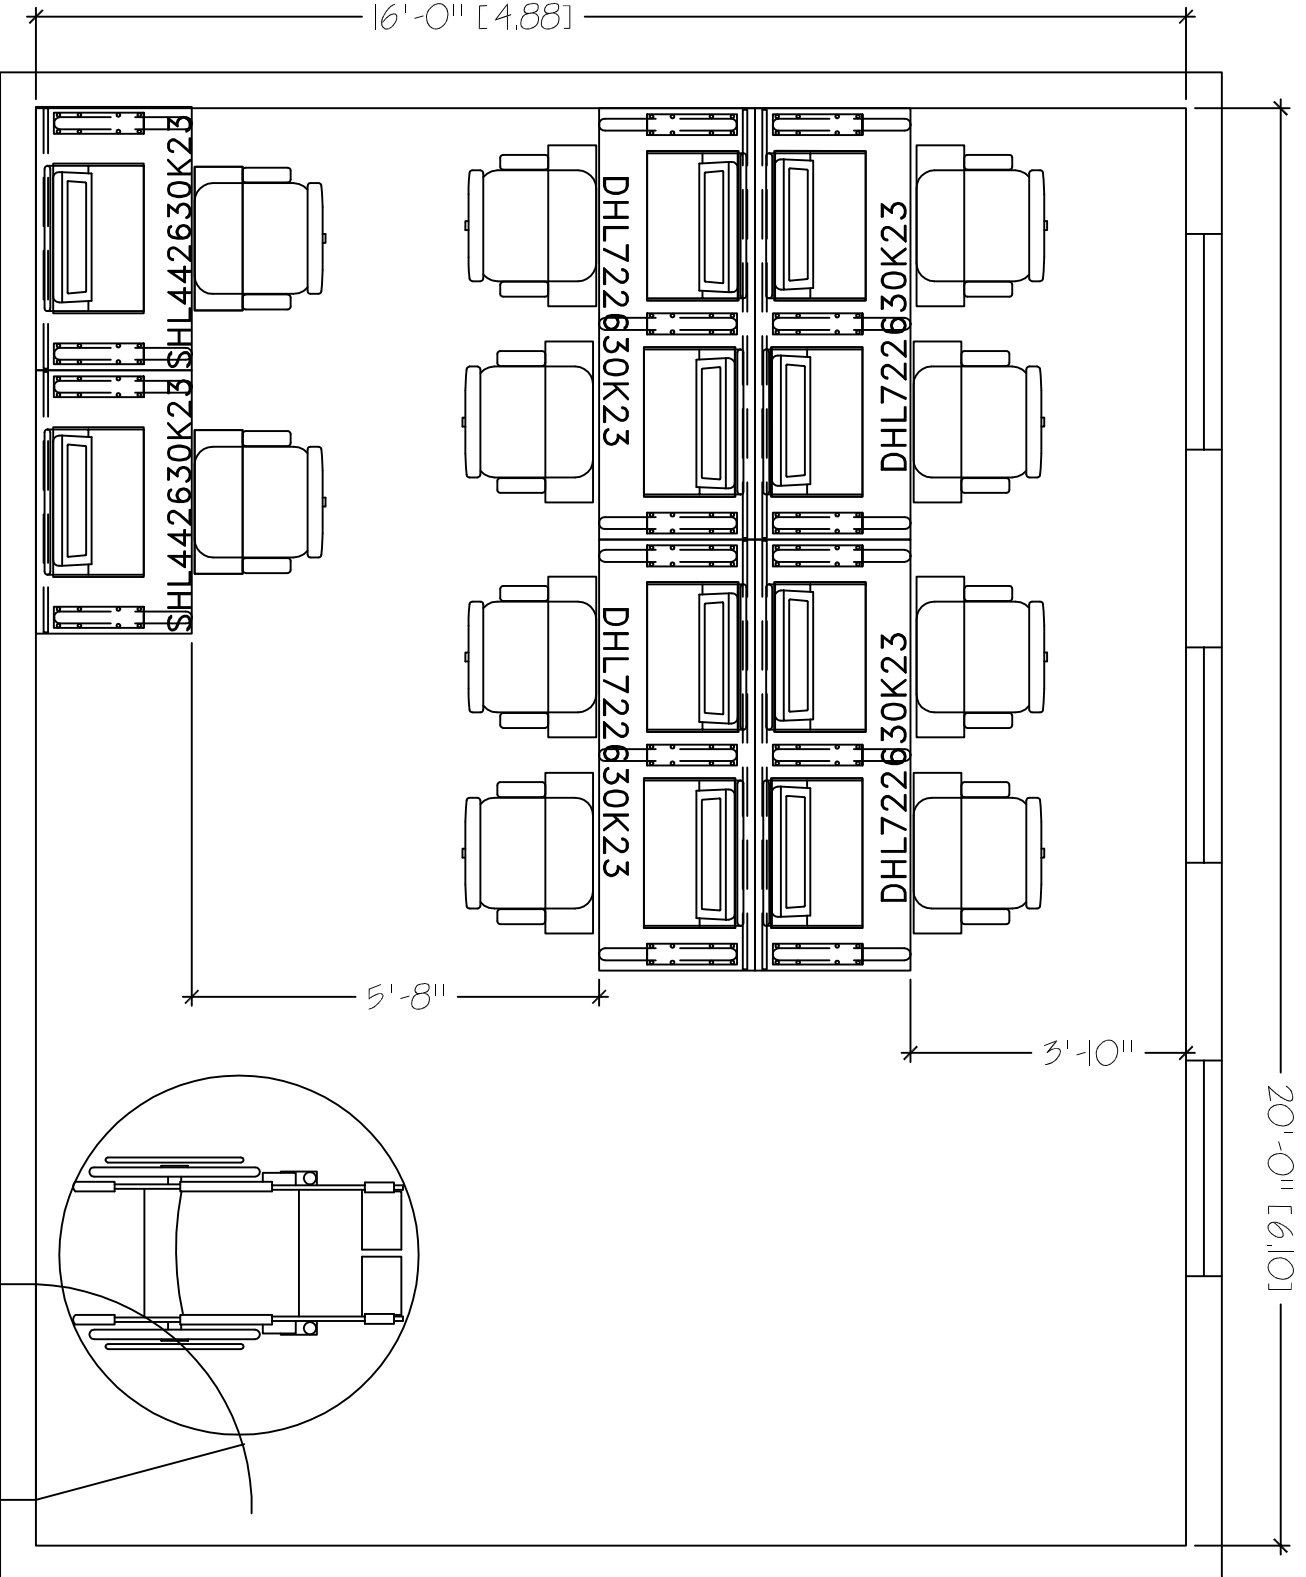

20'-0" [6.10]

HORIZON LINE FK23
 16'X20'
 SEAT COUNT: 10

SMARTdesks
 514F Progress Drive
 Linthicum, MD 21090
 800.770.7042
 www.smartdesks.com

Property of CBT Supply, Inc. Not to be duplicated.
 All ideas, plans or arrangements indicated in this drawing
 are copyrighted and owned by CBT Supply, Inc. and shall not
 be reproduced, used or disclosed to any person or firm or
 corporation without written permission of CBT Supply, Inc.

SMARTdesks®

DESIGN CENTER