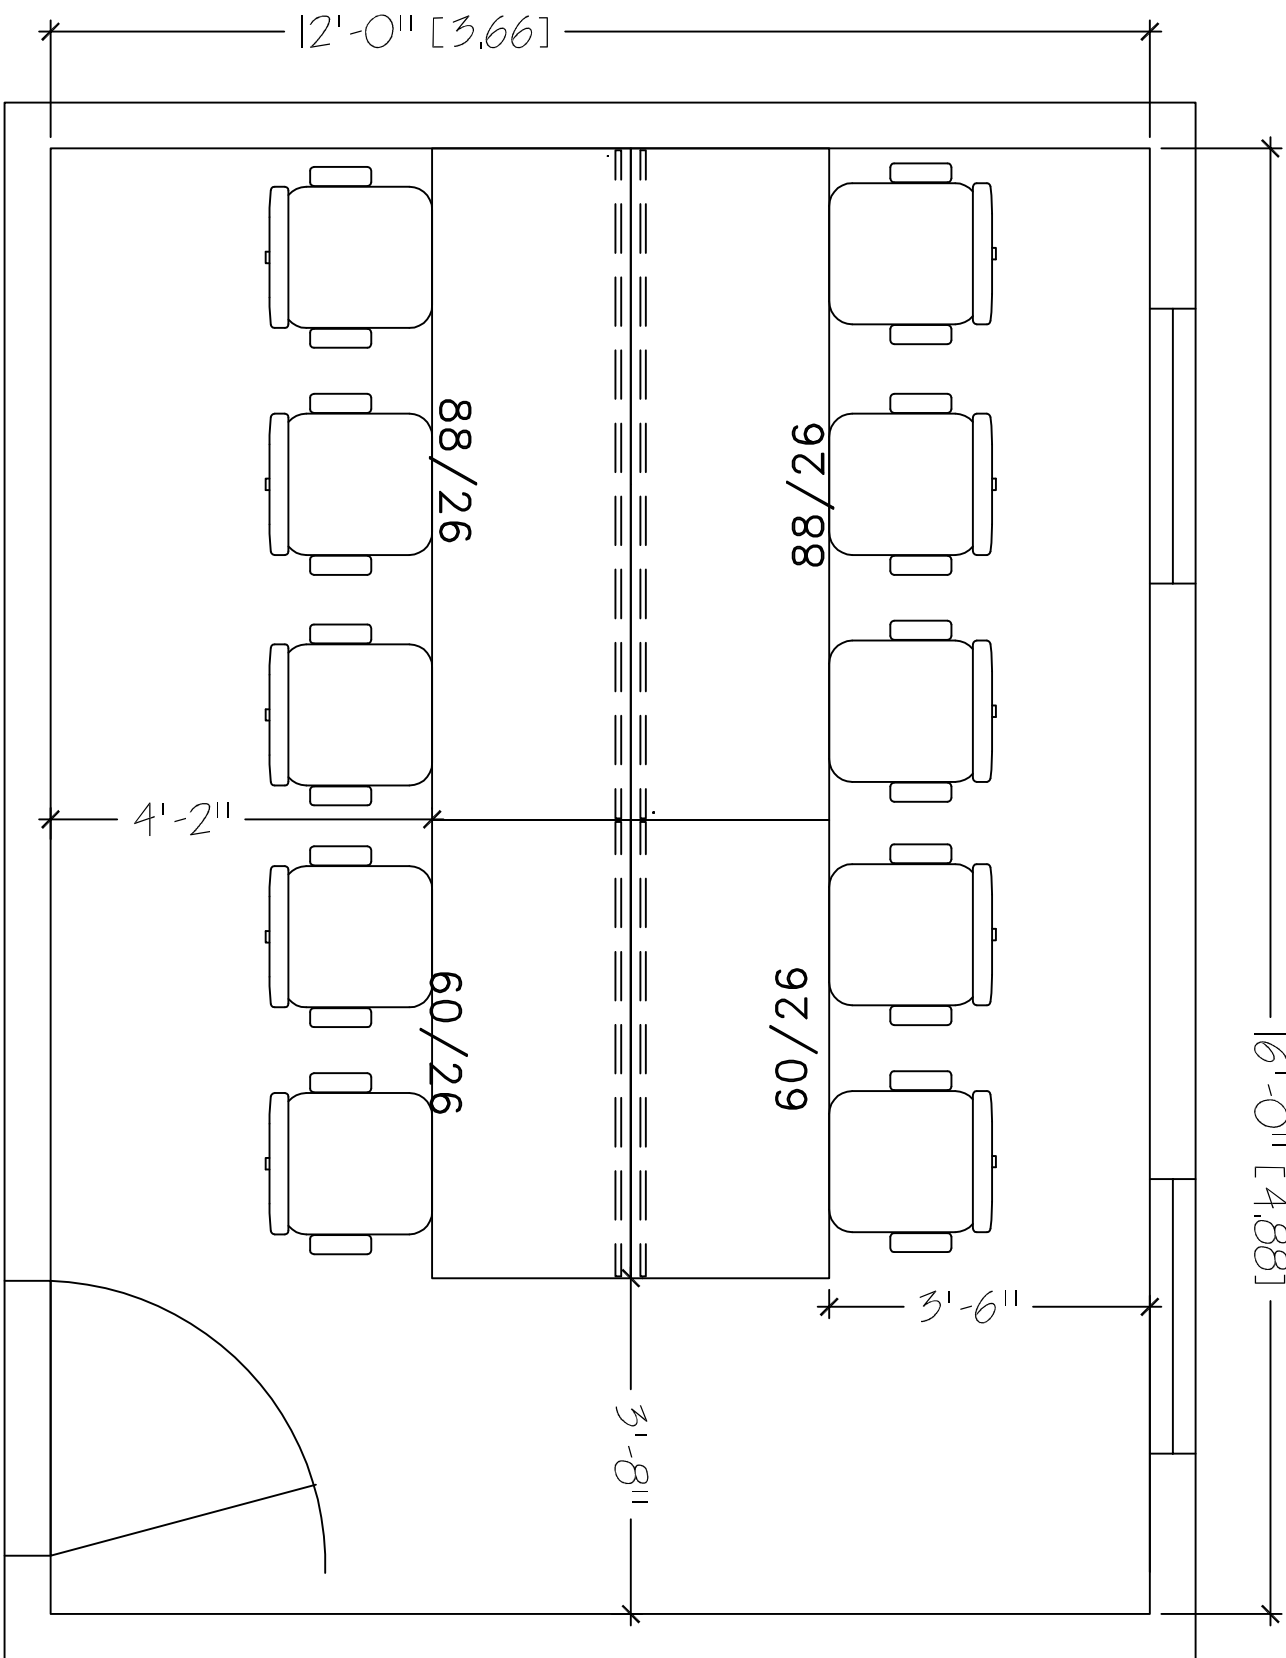

16'-0" [4,88]

DESK OR TABLE
 12'X16'
 SEAT COUNT: 10

SMARTdesks
 514F Progress Drive
 Luthlum, MD 21090
 800.770.7042
 www.smartdesks.com

Property of CBT Supply, Inc. Not to be duplicated.
 All ideas, plans or arrangements indicated in this drawing
 are copyrighted and owned by CBT Supply, Inc. and shall not
 be reproduced, used or disclosed to any person or firm or
 corporation without written permission of CBT Supply, Inc.