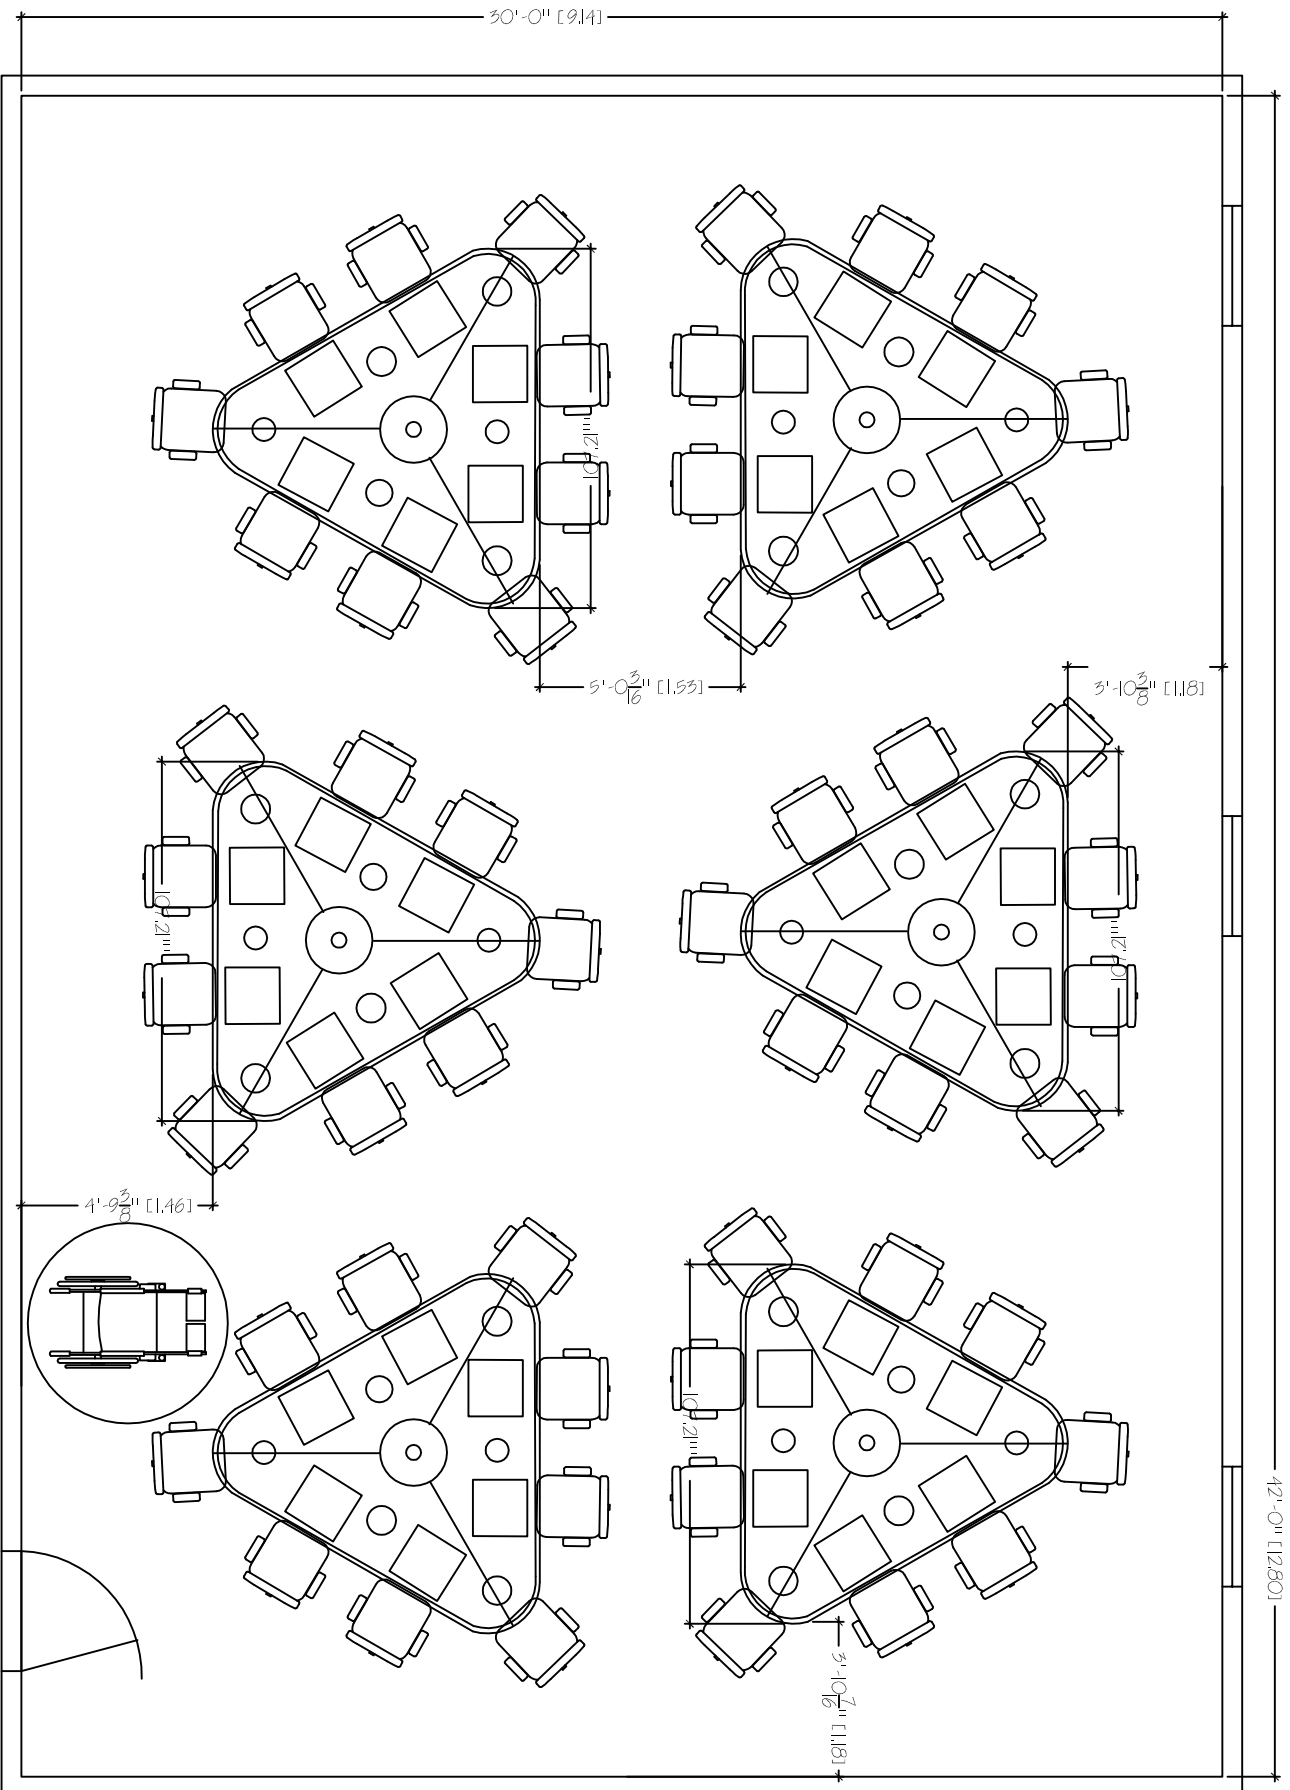

42'-0" [12801]

COLLAB TABLE
 30'X42'
 TABLE COUNT: 6

SMARTdesks
 514F Progress Drive
 Luthlum, MD 21090
 800.770.7042
 www.smartdesks.com

Property of CBT Supply, Inc. Not to be duplicated.
 All ideas, plans or arrangements indicated in this drawing
 are copyrighted and owned by CBT Supply, Inc. and shall not
 be reproduced, used or disclosed to any person or firm or
 corporation without written permission of CBT Supply, Inc.

SMARTdesks®

DESIGN CENTER